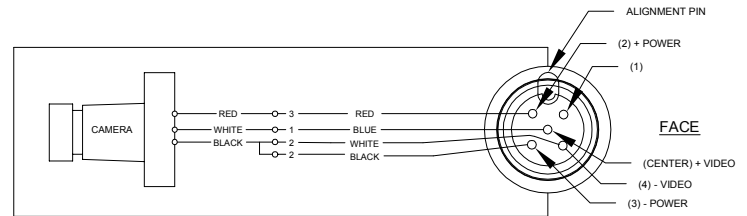

Mine Lighting Systems
 Mining Controls Inc.
 P.O. Box 1141
 Beckley, WV 25873
 304-252-6243
 irowley@minelightingsystems.com

WIRING: BACK VIEW OF CAMERA
 1 = VIDEO / 2 = COM / 3 = 12 VOLT DC. (+)

Forward
Normal Mode

7030-34830-1

Model T50 Black & White Camera With Connector & Set For Forward Viewing.

Item	Qty.	Part Number	Description
1	1	2010-33620-6	Alum. Housing
3	1	2023-35404-6	CAMERA ASSEMBLY BLACK & WHITE 400 TV LINES (0.1 LUX) 3.6 MM LENS SET FOR FORWARD VIEWING 12 VDC 110mA
4	1	3018-34279-1	Camera Cushion
5	1	1031-33578	Front-Back Ring
6	1	3015-33835	Snap Ring
7-1	1	2019-29731-1	O Ring
7	1	2010-34128	Clear Lens Assembly
8	1	7030-34828-012	12" Camera Pigtail Connector

Item	Qty.	Part Number	Description
9	1	1041-50003-3	Bolt 1/4" - 20 X 1" Hex Head
10	3	1041-50026	1/4" Flat Washer
11	1	1041-50003-18	Bolt 1/4" - 20 X 2 1/4" Hex
12	2	1041-50024-2	Nylon Lock Nut 1/4" - 20 Hex
13	1	2022-34018	"U" Mounting Bracket
14	1	2010-33323-1	Spacer Tube
15	1	3018-33620-3	Base Pad
16	1	1038-33991	Adsorbant Bag Replace As Needed

RESOLUTION = 400 TV LINES
 PICTURE = 542H x 492V
 SIGNAL TO NOISE = >48dB
 MIN. ILLUMINATION = 0.1 Lux
 IRIS CONTROL = AUTO (EE) or 1/60 fixed
 LENS = 3.6 mm f2.0
 POWER = 12V DC 120mA