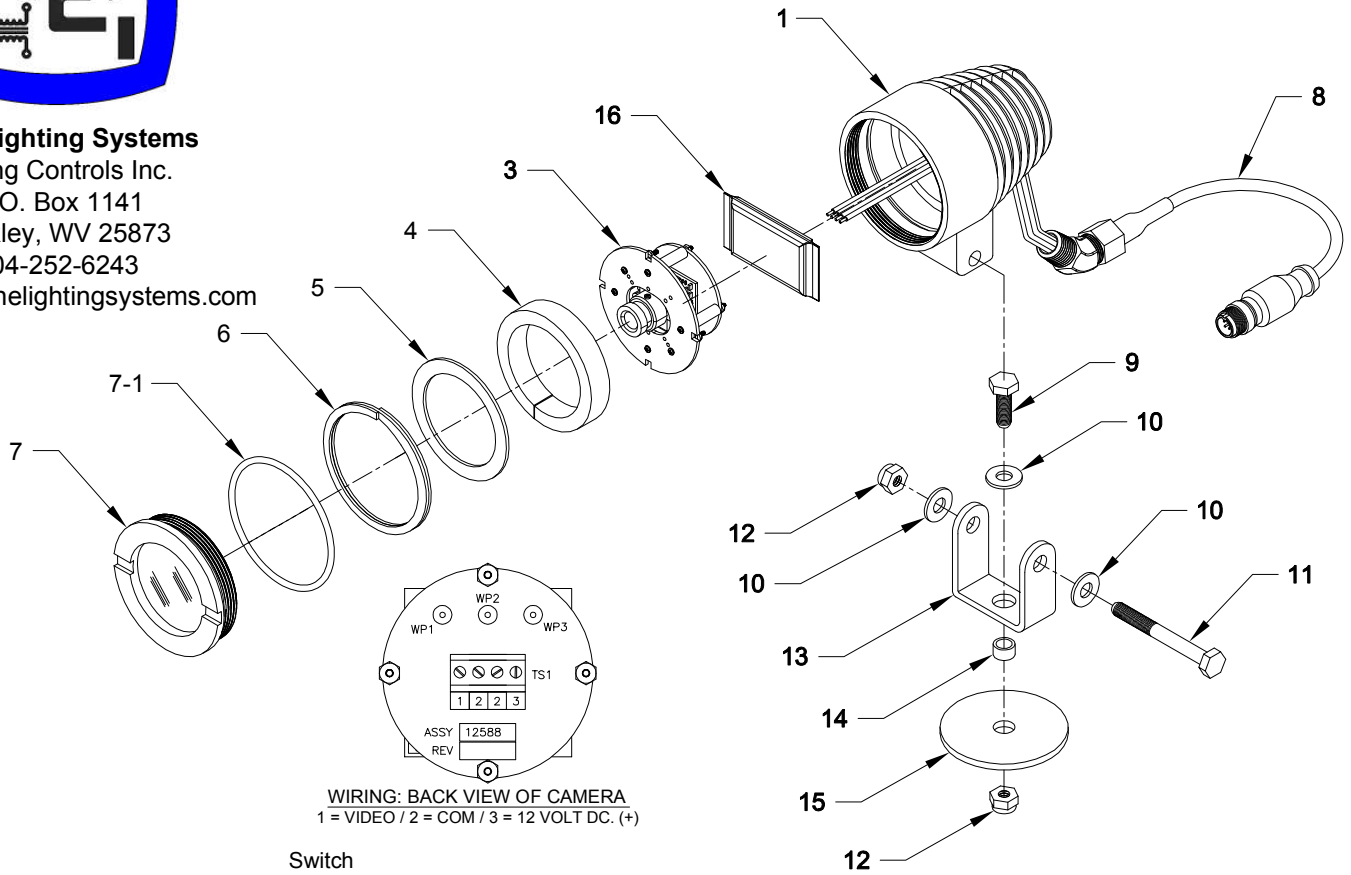

Mine Lighting Systems
 Mining Controls Inc.
 P.O. Box 1141
 Beckley, WV 25873
 304-252-6243
 irowley@minelightingsystems.com

WIRING: BACK VIEW OF CAMERA
 1 = VIDEO / 2 = COM / 3 = 12 VOLT DC. (+)

Forward
Normal Mode

7030-34830-1

Model T50 Black & White Camera With Connector & Set For Forward Viewing.

Item	Qty.	Part Number	Description
1	1	2010-33620-6	Alum. Housing
3	1	2023-35404-6	CAMERA ASSEMBLY BLACK & WHITE 400 TV LINES (0.1 LUX) 3.6 MM LENS SET FOR FORWARD VIEWING 12 VDC 110mA
4	1	3018-34279-1	Camera Cushion
5	1	1031-33578	Front-Back Ring
6	1	3015-33835	Snap Ring
7-1	1	2019-29731-1	O Ring
7	1	2010-34128	Clear Lens Assembly
8	1	7030-34828-012	12" Camera Pigtail Connector

Item	Qty.	Part Number	Description
9	1	1041-50003-3	Bolt 1/4" - 20 X 1" Hex Head
10	3	1041-50026	1/4" Flat Washer
11	1	1041-50003-18	Bolt 1/4" - 20 X 2 1/4" Hex
12	2	1041-50024-2	Nylon Lock Nut 1/4" - 20 Hex
13	1	2022-34018	"U" Mounting Bracket
14	1	2010-33323-1	Spacer Tube
15	1	3018-33620-3	Base Pad
16	1	1038-33991	Adsorbant Bag Replace As Needed

RESOLUTION = 400 TV LINES
 PICTURE = 542H x 492V
 SIGNAL TO NOISE = >48dB
 MIN. ILLUMINATION = 0.1 Lux
 IRIS CONTROL = AUTO (EE) or 1/60 fixed
 LENS = 3.6 mm f2.0
 POWER = 12V DC 120mA