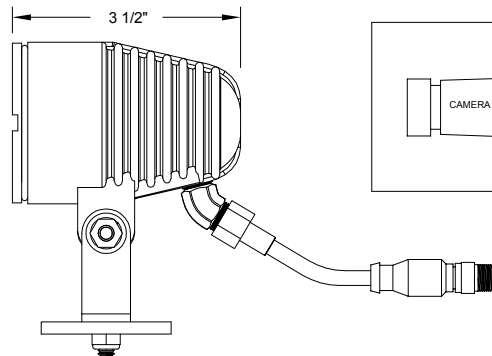

Mine Lighting Systems
 Mining Controls Inc.
 P.O. Box 1141
 Beckley, WV 25873
 304-252-6243
 irowley@minelightingsystems.com

WIRING: BACK VIEW OF CAMERA
 1 = VIDEO / 2 = COM / 3 = 12 VOLT DC. (+)

Forward
Normal Mode

7030-34830-1

Model T50 Black & White Camera With Connector & Set For Forward Viewing.

Item	Qty.	Part Number	Description
1	1	2010-33620-6	Alum. Housing
3	1	2023-35404-6	CAMERA ASSEMBLY BLACK & WHITE 400 TV LINES (0.1 LUX) 3.6 MM LENS SET FOR FORWARD VIEWING 12 VDC 110mA
4	1	3018-34279-1	Camera Cushion
5	1	1031-33578	Front-Back Ring
6	1	3015-33835	Snap Ring
7-1	1	2019-29731-1	O Ring
7	1	2010-34128	Clear Lens Assembly
8	1	7030-34828-012	12" Camera Pigtail Connector

Item	Qty.	Part Number	Description
9	1	1041-50003-3	Bolt 1/4" - 20 X 1" Hex Head
10	3	1041-50026	1/4" Flat Washer
11	1	1041-50003-18	Bolt 1/4" - 20 X 2 1/4" Hex
12	2	1041-50024-2	Nylon Lock Nut 1/4" - 20 Hex
13	1	2022-34018	"U" Mounting Bracket
14	1	2010-33323-1	Spacer Tube
15	1	3018-33620-3	Base Pad
16	1	1038-33991	Adsorbant Bag Replace As Needed

RESOLUTION = 400 TV LINES
 PICTURE = 542H x 492V
 SIGNAL TO NOISE = >48dB
 MIN. ILLUMINATION = 0.1 Lux
 IRIS CONTROL = AUTO (EE) or 1/60 fixed
 LENS = 3.6 mm f2.0
 POWER = 12V DC 120mA