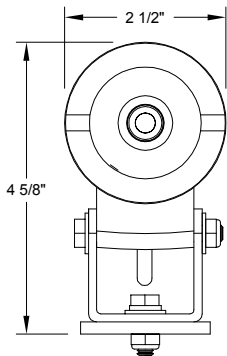

Mine Lighting Systems
 Mining Controls Inc.
 P.O. Box 1141
 Beckley, WV 25873
 304-252-6243
 irowley@minelightingsystems.com

WIRING: BACK VIEW OF CAMERA
 1 = VIDEO / 2 = COM / 3 = 12 VOLT DC. (+)

Forward
Normal Mode

7030-34830-1

Model T50 Black & White Camera With Connector & Set For Forward Viewing.

Item	Qty.	Part Number	Description
1	1	2010-33620-6	Alum. Housing
3	1	2023-35404-6	CAMERA ASSEMBLY BLACK & WHITE 400 TV LINES (0.1 LUX) 3.6 MM LENS SET FOR FORWARD VIEWING 12 VDC 110mA
4	1	3018-34279-1	Camera Cushion
5	1	1031-33578	Front-Back Ring
6	1	3015-33835	Snap Ring
7-1	1	2019-29731-1	O Ring
7	1	2010-34128	Clear Lens Assembly
8	1	7030-34828-012	12" Camera Pigtail Connector

Item	Qty.	Part Number	Description
9	1	1041-50003-3	Bolt 1/4" - 20 X 1" Hex Head
10	3	1041-50026	1/4" Flat Washer
11	1	1041-50003-18	Bolt 1/4" - 20 X 2 1/4" Hex
12	2	1041-50024-2	Nylon Lock Nut 1/4" - 20 Hex
13	1	2022-34018	"U" Mounting Bracket
14	1	2010-33323-1	Spacer Tube
15	1	3018-33620-3	Base Pad
16	1	1038-33991	Adsorbant Bag Replace As Needed

RESOLUTION = 400 TV LINES
 PICTURE = 542H x 492V
 SIGNAL TO NOISE = >48dB
 MIN. ILLUMINATION = 0.1 Lux
 IRIS CONTROL = AUTO (EE) or 1/60 fixed
 LENS = 3.6 mm f2.0
 POWER = 12V DC 120mA