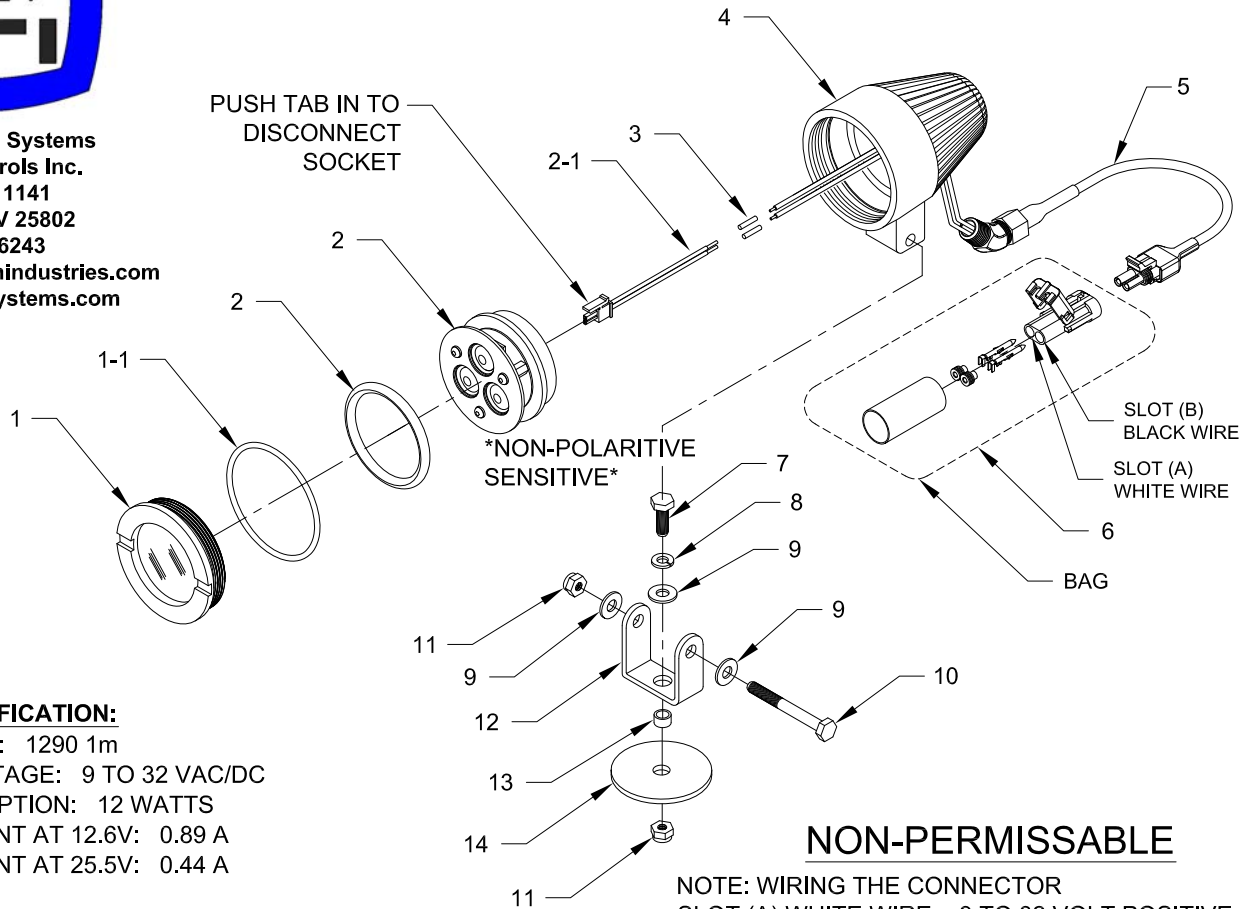

Mine Lighting Systems
Mining Controls Inc.
P.O. Box 1141
Beckley, WV 25802
304-252-6243

Larry.Rowley@elginindustries.com
www.minelinesystems.com

PRODUCT SPECIFICATION:

LUMENS OUTPUT: 1290 lm
OPERATING VOLTAGE: 9 TO 32 VAC/DC
POWER CONSUMPTION: 12 WATTS
NOMINAL CURRENT AT 12.6V: 0.89 A
NOMINAL CURRENT AT 25.5V: 0.44 A

NON-PERMISSABLE

NOTE: WIRING THE CONNECTOR
SLOT (A) WHITE WIRE = 9 TO 32 VOLT POSITIVE
AND (B) BLACK WIRE = 9 TO 32 VOLT NEGATIVE

7030-35880-28

T50 WATER TIGHT SWIVEL MOUNT HEAD LIGHT WITH 12 WATT HIGH OUTPUT LED LAMP ASSEMBLY 9-32 V AC/DC WITH 2 PIN WEATHER PAK PIGTAIL CONNECTOR

Item	Qty.	Part Number	Description
1	1	2010-34128	Clear Lens Assembly
1-1	1	2019-29731-6	O Ring
2	1	2021-36140-7	12 Watt High Output LED 9 to 32V
2-1	1	1059-36140-1	Plug-In Socket Assembly
3	2	1035-20304-5	Pink Butt Splice
4	1	2010-35771-2	Alum. Housing
5	1	1037-34348-51	Weather Pack Pigtail assembly
6	1	1037-34348-6	Weather Pack Receptacle Kit
7	1	1041-50003-3	Bolt 1/4-20 X 1 Hex Head
8	1	1041-50004	1/4" Lock Washer
9	3	1041-50026	1/4" Flat Washer
10	1	1041-50003-18	Bolt 1/4-20 X 2-1/4 Hex Head
11	2	1041-50024-2	Nylon Lock Nut 1/4-20 Hex
12	1	2022-34018	1 7/8 "U" Mounting Bracket
13	1	2010-33323-1	Spacer Tube
14	1	3018-33620-3	Base Pad

FIXTURE WEIGHT 2 LB. MAX.