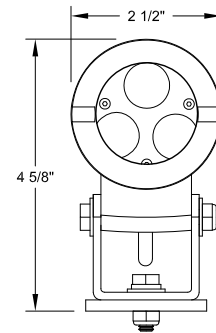

NON-PERMISSABLE

NOTE: WIRING THE CONNECTOR
SLOT (A) WHITE WIRE = 9 TO 32 VOLT POSITIVE
AND (B) BLACK WIRE = 9 TO 32 VOLT NEGATIVE

7030-35880-28

T50 WATER TIGHT SWIVEL MOUNT HEAD LIGHT WITH 12 WATT HIGH OUTPUT LED LAMP ASSEMBLY 9-32 V AC/DC WITH 2 PIN WEATHER PAK PIGTAIL CONNECTOR

Item	Qty.	Part Number	Description
1	1	2010-34128	Clear Lens Assembly
1-1	1	2019-29731-6	O Ring
2	1	2021-36140-7	12 Watt High Output LED 9 to 32V
2-1	1	1059-36140-1	Plug-In Socket Assembly
3	2	1035-20304-5	Pink Butt Splice
4	1	2010-35771-2	Alum. Housing
5	1	1037-34348-51	Weather Pack Pigtail assembly
6	1	1037-34348-6	Weather Pack Receptacle Kit
7	1	1041-50003-3	Bolt 1/4-20 X 1 Hex Head
8	1	1041-50004	1/4" Lock Washer
9	3	1041-50026	1/4" Flat Washer
10	1	1041-50003-18	Bolt 1/4-20 X 2-1/4 Hex Head
11	2	1041-50024-2	Nylon Lock Nut 1/4-20 Hex
12	1	2022-34018	1 7/8 "U" Mounting Bracket
13	1	2010-33323-1	Spacer Tube
14	1	3018-33620-3	Base Pad

FIXTURE WEIGHT 2 LB. MAX.