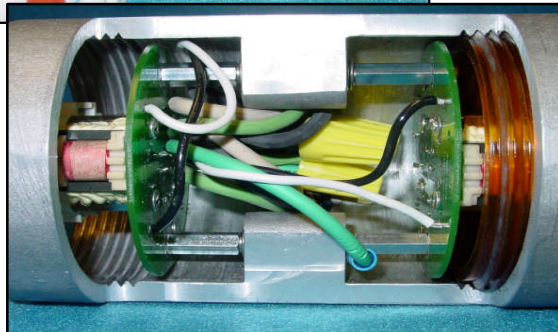

Notification to all users of Mining Controls Inc. MSHA Approved Area Lights

The Model 7015-27434 Area Light with screw-in compact fluorescent lamps has been discontinued

The Model 7015-35777 Area Light with a 4 Pin plug-in type PL-T lamp will be the replacement

However, Mining Controls will continue to sell the lamp kit P/N 2021-33251 for the Model 7015-27434

The reason for the change :

- The quality of the screw-in lamp no longer meets the Mining Controls standards for long life
- The new ballast and lamp arrangement for the Model 7015-35777 will insure a longer lamp life
- The new lamp replacement cost is one half of the current lamp
- The new ballast will live twice as long as the current units and will not need to be replaced with every lamp

UPGRADE

The current Model 7015-27434 can be upgraded by purchasing the upgrade kit P/N 2021-35421-1

NEW LAMP & BALLAST			OLD LAMP & HOLDER		
P/N	DESCRIPTION	LIST PRICE	P/N	DESCRIPTION	LIST PRICE
2021-35421-2	PL-T 26 WATT 4 PIN HIGH PERFORMANCE COMPACT FLUORESCENT LAMP AND GROMMET KIT 120 VAC 0.4 AMPS	$15.00	2021-33251	23 / 25 WATT BULB KIT (FOR LP LIGHT FIXTURES)	$40.05
2021-35344	BALLAST FOR COMPACT FLUORESCENT LAMP PL-T 26 W		2021-21126-1	LAMP HOLDER WITH LEADS	$3.50
NEW LAMP & BALLAST UP-GRADE KIT					
2021-35421-1	PL-T 26 WATT 4 PIN HIGH PERFORMANCE COMPACT FLUORESCENT LAMP AND BALLAST KIT 120 VAC 0.4 AMPS	$86.00			

LWR LP UPGRADE 6-24-2009

A LOOK AT THE BALLAST & WIRING INSIDE THE NEW
FIXTURE