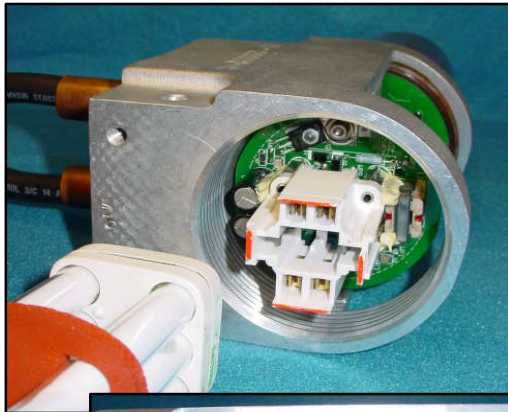

Notification to all users of Mining Controls Inc. MSHA Approved Area Lights

The Model 7015-27434 Area Light with screw-in compact fluorescent lamps has been discontinued

The Model 7015-35777 Area Light with a 4 Pin plug-in type PL-T lamp will be the replacement

However, Mining Controls will continue to sell the lamp kit P/N 2021-33251 for the Model 7015-27434

The reason for the change :

- The quality of the screw-in lamp no longer meets the Mining Controls standards for long life
- The new ballast and lamp arrangement for the Model 7015-35777 will insure a longer lamp life
- The new lamp replacement cost is one half of the current lamp
- The new ballast will live twice as long as the current units and will not need to be replaced with every lamp

UPGRADE

The current Model 7015-27434 can be upgraded by purchasing the upgrade kit P/N 2021-35421-1

NEW LAMP & BALLAST			OLD LAMP & HOLDER		
P/N	DESCRIPTION	LIST PRICE	P/N	DESCRIPTION	LIST PRICE
2021-35421-2	PL-T 26 WATT 4 PIN HIGH PERFORMANCE COMPACT FLUORESCENT LAMP AND GROMMET KIT 120 VAC 0.4 AMPS	$15.00	2021-33251	23 / 25 WATT BULB KIT (FOR LP LIGHT FIXTURES)	$40.05
2021-35344	BALLAST FOR COMPACT FLUORESCENT LAMP PL-T 26 W		2021-21126-1	LAMP HOLDER WITH LEADS	$3.50
NEW LAMP & BALLAST UP-GRADE KIT					
2021-35421-1	PL-T 26 WATT 4 PIN HIGH PERFORMANCE COMPACT FLUORESCENT LAMP AND BALLAST KIT 120 VAC 0.4 AMPS	$86.00			

LWR LP UPGRADE 6-24-2009

A LOOK AT THE BALLAST & WIRING INSIDE THE NEW
FIXTURE