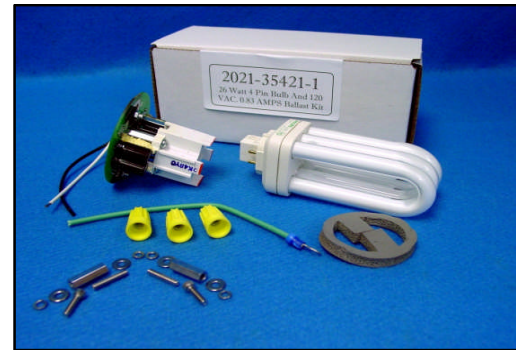

Notification to all users of Mining Controls Inc. MSHA Approved Area Lights

The Model 7015-27434 Area Light with screw-in compact fluorescent lamps has been discontinued

The Model 7015-35777 Area Light with a 4 Pin plug-in type PL-T lamp will be the replacement

However, Mining Controls will continue to sell the lamp kit P/N 2021-33251 for the Model 7015-27434

The reason for the change :

- The quality of the screw-in lamp no longer meets the Mining Controls standards for long life
- The new ballast and lamp arrangement for the Model 7015-35777 will insure a longer lamp life
- The new lamp replacement cost is one half of the current lamp
- The new ballast will live twice as long as the current units and will not need to be replaced with every lamp

UPGRADE

The current Model 7015-27434 can be upgraded by purchasing the upgrade kit P/N 2021-35421-1

NEW LAMP & BALLAST			OLD LAMP & HOLDER		
P/N	DESCRIPTION	LIST PRICE	P/N	DESCRIPTION	LIST PRICE
2021-35421-2	PL-T 26 WATT 4 PIN HIGH PERFORMANCE COMPACT FLUORESCENT LAMP AND GROMMET KIT 120 VAC 0.4 AMPS	$15.00	2021-33251	23 / 25 WATT BULB KIT (FOR LP LIGHT FIXTURES)	$40.05
2021-35344	BALLAST FOR COMPACT FLUORESCENT LAMP PL-T 26 W		2021-21126-1	LAMP HOLDER WITH LEADS	$3.50
NEW LAMP & BALLAST UP-GRADE KIT					
2021-35421-1	PL-T 26 WATT 4 PIN HIGH PERFORMANCE COMPACT FLUORESCENT LAMP AND BALLAST KIT 120 VAC 0.4 AMPS	$86.00			

LWR LP UPGRADE 6-24-2009

A LOOK AT THE BALLAST & WIRING INSIDE THE NEW
FIXTURE