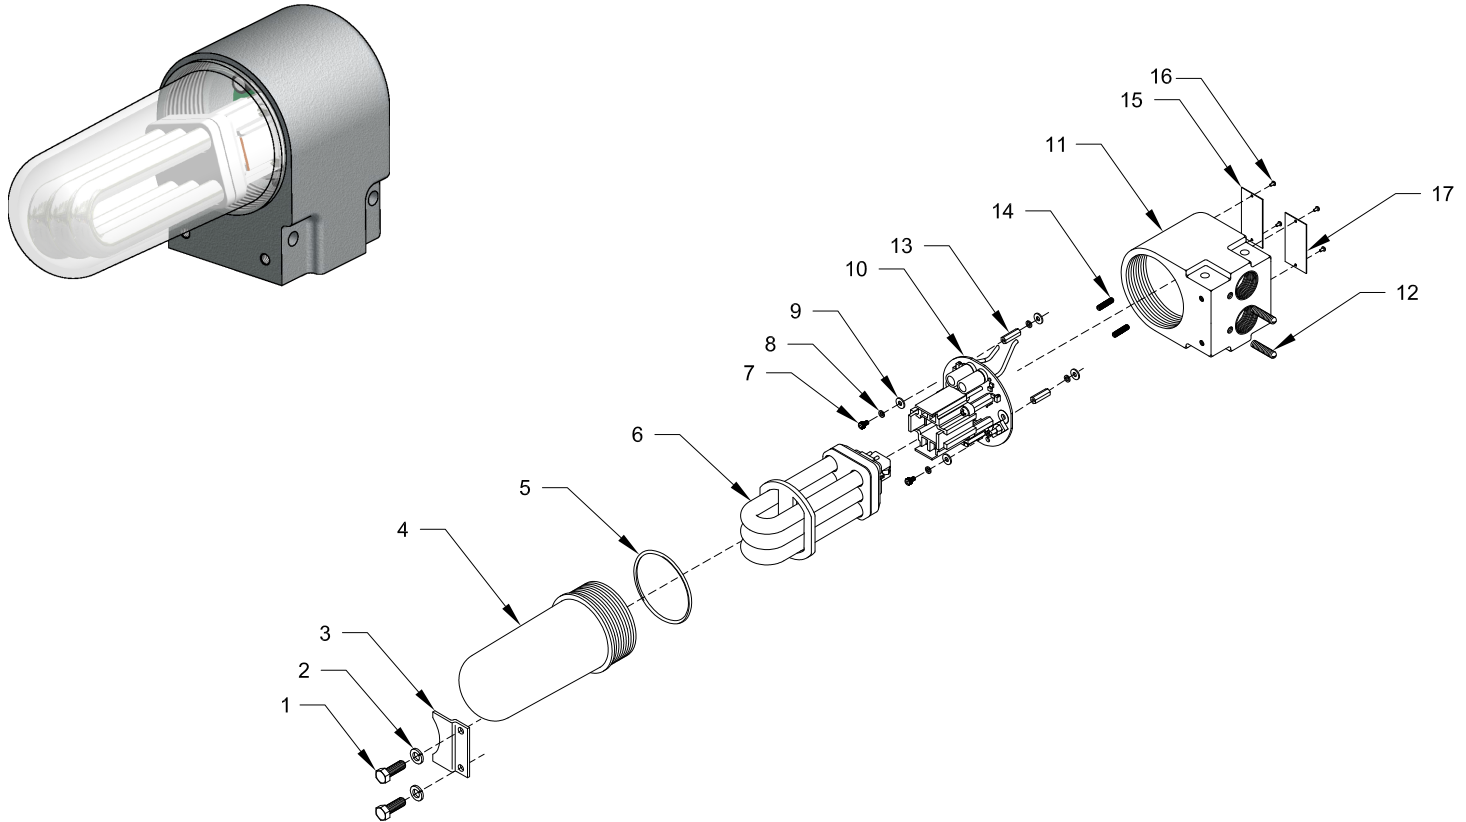

Mine Lighting Systems
Mining Controls Inc.
 P.O. Box 1141
 Beckley, WV 25873
 304-252-6243
 larry.rowley@elginindustries.com
 www.minelinesystems.com

OPERATING SPECIFICATION

FIXTURE VOLTAGE 120 VOLTS AC
 FIXTURE AMPERAGE 0.35 AMPS.
 FIXTURE WATTAGE 26 WATT FL.
 FIXTURE WEIGHT 23 LB. FOR ALUM.
 28 LB. FOR BRASS

7015-35777-1111

LP(ALUM)NO MOUNTING SHORT CLEAR GLOBE 26W 120VAC BALLAST

Item	Qty.	Part Number	Description
1	2	1041-50003-1	1/4" - 20 X 1/2" Hex Bolt
2	2	1041-50004	1/4" Lock Washer
3	1	2020-29948-1	Locking Clip
4	1	2013-29913-1	Clear Globe
5	1	2019-31137-1	"O" Ring
6	1	2021-33251	23W Bulb Kit 120V (Sold Separately)
7	2	1041-50237-1	#6 - 32 X 3/8" Socket Head CS
8	4	1041-50042	#6 Lock Washer
9	4	1041-50041	#6 Flat Washer

Item	Qty.	Part Number	Description
10	1	2021-35344	Ballast
11	1	2010-29911-1	Aluminum Housing
12	2	1041-50020-9	1/4" - 20 X 1" Set Screw
13	2	1041-50239-2	1/4" Hex Standoff 3/4" Long
14	2	1041-50218-1	#6-32 x 1" Socket Set Screw
15	1	1044-20011	Certification Tag
16	1	1044-20038	PA Tag
17	4	1041-50005	Drive Screw