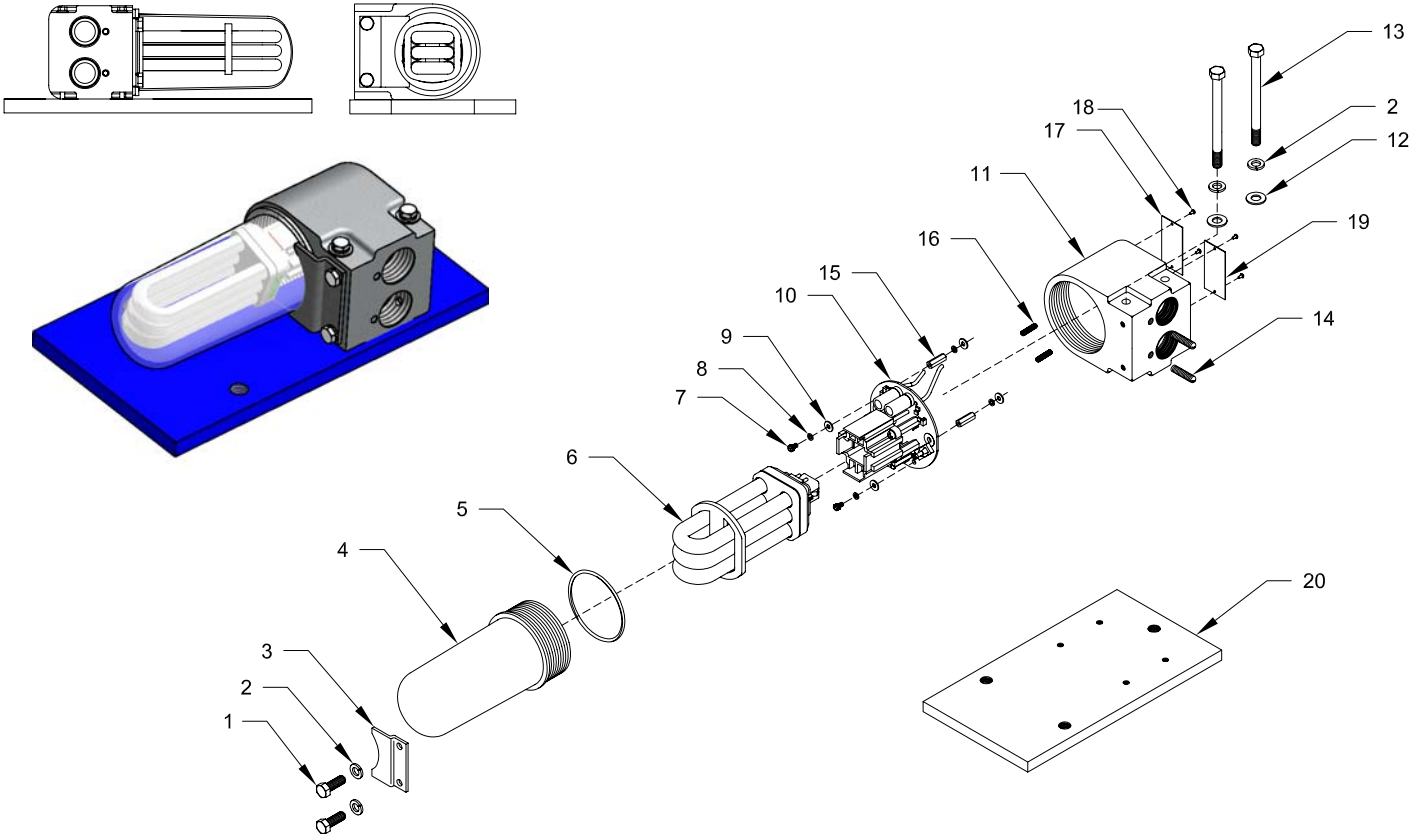

Mine Lighting Systems
 Mining Controls Inc.
 P.O. Box 1141
 Beckley, WV 25873
 304-252-6243
 lrowley@minelightingsystems.com

OPERATING SPECIFICATION

FIXTURE VOLTAGE 120 VOLTS AC
 FIXTURE AMPERAGE 0.35 AMPS.
 FIXTURE WATTAGE 26 WATT FL.
 FIXTURE WEIGHT 23 LB. FOR ALUM.
 28 LB. FOR BRASS

7015-35777-1211

LP(ALUM)BASE PLATE SHORT CLEAR GLOBE 26W 120VAC BALLAST

Item	Qty.	Part Number	Description
1	2	1041-50003-1	1/4" - 20 X 1/2" Hex Bolt
2	1	1041-50004	1/4" Lock Washer
3	1	2020-29948-1	Locking Clip
4	1	2013-29913-1	Clear Globe
5	1	2019-31137-1	"O" Ring
6	1	2021-33251	23W Bulb Kit 120V (Sold Separately)
7	2	1041-50237-1	#6 - 32 X 3/8" Socket Head CS
8	4	1041-50042	#6 Lock Washer
9	4	1041-50041	#6 Flat Washer
10	1	2021-35344	Ballast

Item	Qty.	Part Number	Description
11	1	2010-29911-1	Aluminum Housing
12	2	1041-50026	1/4" Flat Washer
13	2	1041-50003-10	1/4" - 20 X 3 1/2" Hex Bolt
14	2	1041-50020-9	1/4" - 20 X 1" Set Screw
15	2	1041-50239-2	1/4" Hex Standoff 3/4" Long
16	2	1041-50218-1	#6-32 x 1" Socket Set Screw
17	1	1044-20011	Certification Tag
18	1	1044-20038	PA Tag
19	4	1041-50005	Drive Screw
20	1	2022-31174-PHD	LP Base Plate For HD