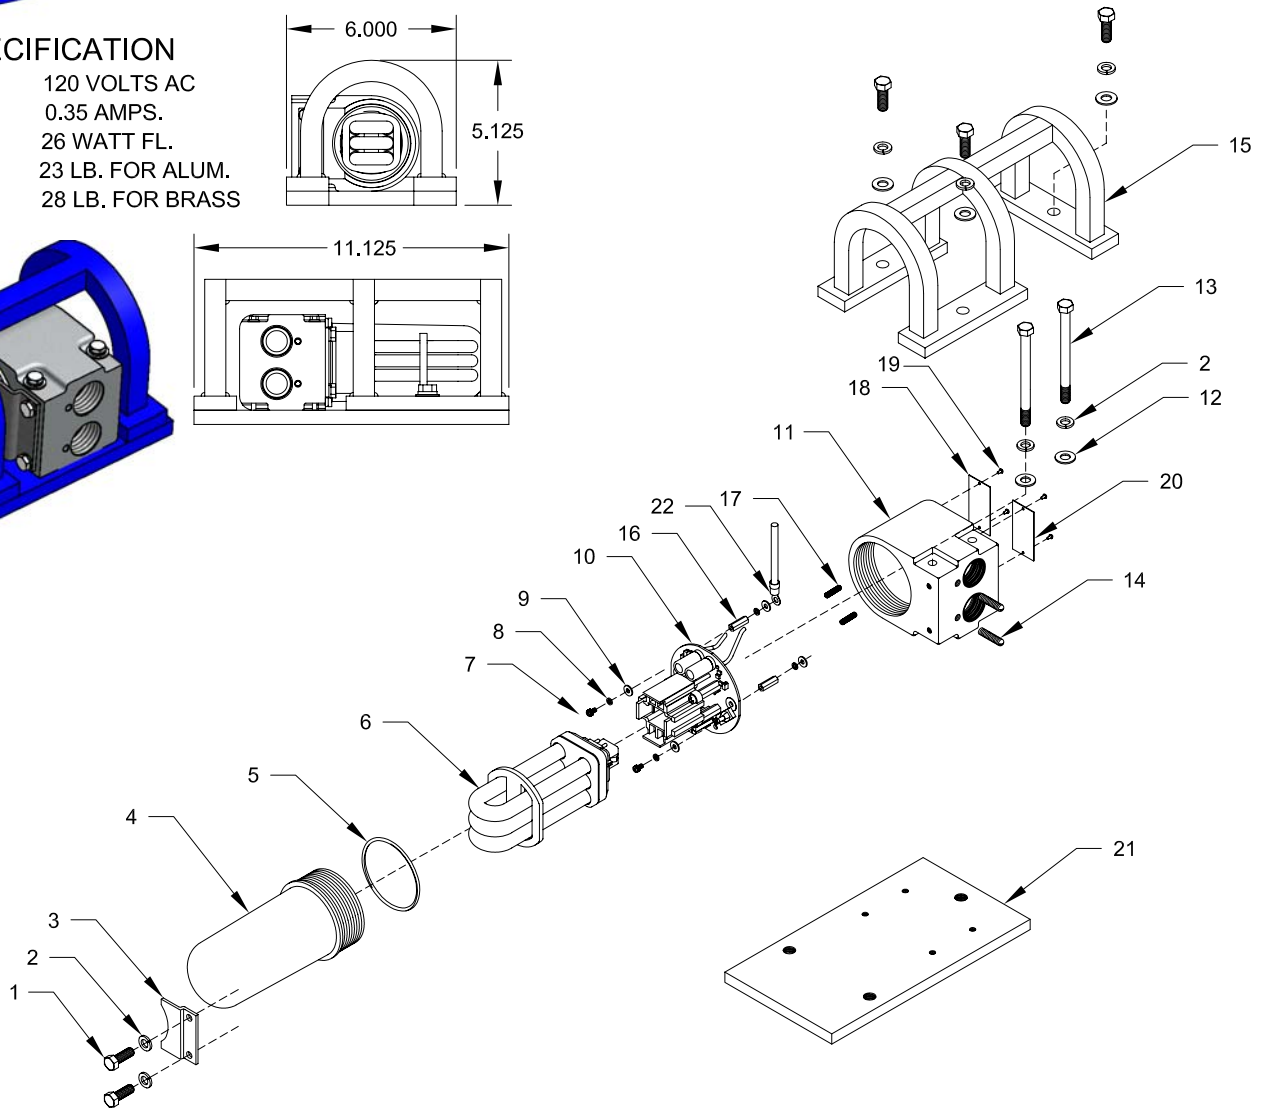

**Mine Lighting Systems**  
 Mining Controls Inc.  
 P.O. Box 1141  
 Beckley, WV 25873  
 304-252-6243  
 lrowley@minelightingsystems.com

**OPERATING SPECIFICATION**

FIXTURE VOLTAGE 120 VOLTS AC  
 FIXTURE AMPERAGE 0.35 AMPS.  
 FIXTURE WATTAGE 26 WATT FL.  
 FIXTURE WEIGHT 23 LB. FOR ALUM.  
 28 LB. FOR BRASS

7015-35777-1311

**LP(ALUM) HD GUARD SHORT CLEAR GLOBE 26W 120VAC BALLAST**

Item	Qty.	Part Number	Description
1	2	1041-50003-1	1/4" - 20 X 1/2" Hex Bolt
2	1	1041-50004	1/4" Lock Washer
3	1	2020-29948-1	Locking Clip
4	1	2013-29913-1	Clear Globe
5	1	2019-31137-1	"O" Ring
6	1	2021-33251	23W Bulb Kit 120V (Sold Separately)
7	2	1041-50237-1	#6 - 32 X 3/8" Socket Head CS
8	4	1041-50042	#6 Lock Washer
9	4	1041-50041	#6 Flat Washer
10	1	2021-35344	Ballast
11	1	2010-29911-1	Aluminum Housing

Item	Qty.	Part Number	Description
12	2	1041-50026	1/4" Flat Washer
13	2	1041-50003-10	1/4" - 20 X 3 1/2" Hex Bolt
14	2	1041-50020-9	1/4" - 20 X 1" Set Screw
15	1	2022-31174-GHD	Heavy Duty Guard Assembly
16	2	1041-50239-2	1/4" Hex Standoff 3/4" Long
17	2	1041-50218-1	#6-32 x 1" Socket Set Screw
18	1	1044-20011	Certification Tag
19	1	1044-20038	PA Tag
20	4	1041-50005	Drive Screw
21	1	2022-31174-PHD	LP Base Plate For HD
22	1	2023-33965	Ground Wire