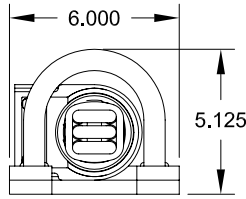

**Mine Lighting Systems**  
 Mining Controls Inc.  
 P.O. Box 1141  
 Beckley, WV 25873  
 304-252-6243  
 lrowley@minelightingsystems.com

**OPERATING SPECIFICATION**

FIXTURE VOLTAGE 120 VOLTS AC  
 FIXTURE AMPERAGE 0.35 AMPS.  
 FIXTURE WATTAGE 26 WATT FL.  
 FIXTURE WEIGHT 23 LB. FOR ALUM.  
 28 LB. FOR BRASS

7015-35777-1311

**LP(ALUM) HD GUARD SHORT CLEAR GLOBE 26W 120VAC BALLAST**

Item	Qty.	Part Number	Description
1	2	1041-50003-1	1/4" - 20 X 1/2" Hex Bolt
2	1	1041-50004	1/4" Lock Washer
3	1	2020-29948-1	Locking Clip
4	1	2013-29913-1	Clear Globe
5	1	2019-31137-1	"O" Ring
6	1	2021-33251	23W Bulb Kit 120V (Sold Separately)
7	2	1041-50237-1	#6 - 32 X 3/8" Socket Head CS
8	4	1041-50042	#6 Lock Washer
9	4	1041-50041	#6 Flat Washer
10	1	2021-35344	Ballast
11	1	2010-29911-1	Aluminum Housing

Item	Qty.	Part Number	Description
12	2	1041-50026	1/4" Flat Washer
13	2	1041-50003-10	1/4" - 20 X 3 1/2" Hex Bolt
14	2	1041-50020-9	1/4" - 20 X 1" Set Screw
15	1	2022-31174-GHD	Heavy Duty Guard Assembly
16	2	1041-50239-2	1/4" Hex Standoff 3/4" Long
17	2	1041-50218-1	#6-32 x 1" Socket Set Screw
18	1	1044-20011	Certification Tag
19	1	1044-20038	PA Tag
20	4	1041-50005	Drive Screw
21	1	2022-31174-PHD	LP Base Plate For HD
22	1	2023-33965	Ground Wire