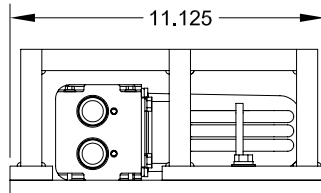

**Mine Lighting Systems**  
 Mining Controls Inc.  
 P.O. Box 1141  
 Beckley, WV 25873  
 304-252-6243  
 lrowley@minelightingsystems.com

**OPERATING SPECIFICATION**

FIXTURE VOLTAGE 120 VOLTS AC  
 FIXTURE AMPERAGE 0.35 AMPS.  
 FIXTURE WATTAGE 26 WATT FL.  
 FIXTURE WEIGHT 23 LB. FOR ALUM.  
 28 LB. FOR BRASS

7015-35777-1311

**LP(ALUM) HD GUARD SHORT CLEAR GLOBE 26W 120VAC BALLAST**

Item	Qty.	Part Number	Description
1	2	1041-50003-1	1/4" - 20 X 1/2" Hex Bolt
2	1	1041-50004	1/4" Lock Washer
3	1	2020-29948-1	Locking Clip
4	1	2013-29913-1	Clear Globe
5	1	2019-31137-1	"O" Ring
6	1	2021-33251	23W Bulb Kit 120V (Sold Separately)
7	2	1041-50237-1	#6 - 32 X 3/8" Socket Head CS
8	4	1041-50042	#6 Lock Washer
9	4	1041-50041	#6 Flat Washer
10	1	2021-35344	Ballast
11	1	2010-29911-1	Aluminum Housing

Item	Qty.	Part Number	Description
12	2	1041-50026	1/4" Flat Washer
13	2	1041-50003-10	1/4" - 20 X 3 1/2" Hex Bolt
14	2	1041-50020-9	1/4" - 20 X 1" Set Screw
15	1	2022-31174-GHD	Heavy Duty Guard Assembly
16	2	1041-50239-2	1/4" Hex Standoff 3/4" Long
17	2	1041-50218-1	#6-32 x 1" Socket Set Screw
18	1	1044-20011	Certification Tag
19	1	1044-20038	PA Tag
20	4	1041-50005	Drive Screw
21	1	2022-31174-PHD	LP Base Plate For HD
22	1	2023-33965	Ground Wire