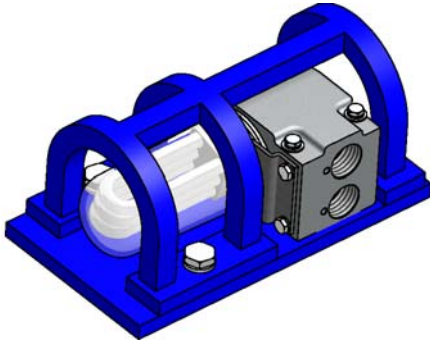

**Mine Lighting Systems**  
 Mining Controls Inc.  
 P.O. Box 1141  
 Beckley, WV 25873  
 304-252-6243  
 lrowley@minelightingsystems.com

**OPERATING SPECIFICATION**

FIXTURE VOLTAGE 120 VOLTS AC  
 FIXTURE AMPERAGE 0.35 AMPS.  
 FIXTURE WATTAGE 26 WATT FL.  
 FIXTURE WEIGHT 23 LB. FOR ALUM.  
 28 LB. FOR BRASS

7015-35777-1311

**LP(ALUM) HD GUARD SHORT CLEAR GLOBE 26W 120VAC BALLAST**

Item	Qty.	Part Number	Description
1	2	1041-50003-1	1/4" - 20 X 1/2" Hex Bolt
2	1	1041-50004	1/4" Lock Washer
3	1	2020-29948-1	Locking Clip
4	1	2013-29913-1	Clear Globe
5	1	2019-31137-1	"O" Ring
6	1	2021-33251	23W Bulb Kit 120V (Sold Separately)
7	2	1041-50237-1	#6 - 32 X 3/8" Socket Head CS
8	4	1041-50042	#6 Lock Washer
9	4	1041-50041	#6 Flat Washer
10	1	2021-35344	Ballast
11	1	2010-29911-1	Aluminum Housing

Item	Qty.	Part Number	Description
12	2	1041-50026	1/4" Flat Washer
13	2	1041-50003-10	1/4" - 20 X 3 1/2" Hex Bolt
14	2	1041-50020-9	1/4" - 20 X 1" Set Screw
15	1	2022-31174-GHD	Heavy Duty Guard Assembly
16	2	1041-50239-2	1/4" Hex Standoff 3/4" Long
17	2	1041-50218-1	#6-32 x 1" Socket Set Screw
18	1	1044-20011	Certification Tag
19	1	1044-20038	PA Tag
20	4	1041-50005	Drive Screw
21	1	2022-31174-PHD	LP Base Plate For HD
22	1	2023-33965	Ground Wire