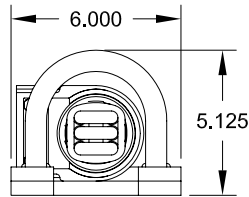

Mine Lighting Systems
 Mining Controls Inc.
 P.O. Box 1141
 Beckley, WV 25873
 304-252-6243
 lrowley@minelightingsystems.com

OPERATING SPECIFICATION

FIXTURE VOLTAGE 120 VOLTS AC
 FIXTURE AMPERAGE 0.35 AMPS.
 FIXTURE WATTAGE 26 WATT FL.
 FIXTURE WEIGHT 23 LB. FOR ALUM.
 28 LB. FOR BRASS

7015-35777-1321

LP(ALUM) HD GUARD SHORT AMBER GLOBE 26W 120VAC BALLAST

Item	Qty.	Part Number	Description
1	2	1041-50003-1	1/4" - 20 X 1/2" Hex Bolt
2	1	1041-50004	1/4" Lock Washer
3	1	2020-29948-1	Locking Clip
4	1	2013-29913-1Y	Amber Globe
5	1	2019-31137-1	"O" Ring
6	1	2021-33251	23W Bulb Kit 120V (Sold Separately)
7	2	1041-50237-1	#6 - 32 X 3/8" Socket Head CS
8	4	1041-50042	#6 Lock Washer
9	4	1041-50041	#6 Flat Washer
10	1	2021-35344	Ballast
11	1	2010-29911-1	Aluminum Housing

Item	Qty.	Part Number	Description
12	2	1041-50026	1/4" Flat Washer
13	2	1041-50003-10	1/4" - 20 X 3 1/2" Hex Bolt
14	2	1041-50020-9	1/4" - 20 X 1" Set Screw
15	1	2022-31174-GHD	Heavy Duty Guard Assembly
16	2	1041-50239-2	1/4" Hex Standoff 3/4" Long
17	2	1041-50218-1	#6-32 x 1" Socket Set Screw
18	1	1044-20011	Certification Tag
19	1	1044-20038	PA Tag
20	4	1041-50005	Drive Screw
21	1	2022-31174-PHD	LP Base Plate For HD