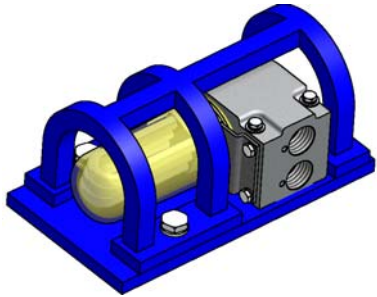

Mine Lighting Systems
 Mining Controls Inc.
 P.O. Box 1141
 Beckley, WV 25873
 304-252-6243
 lrowley@minelightingsystems.com

OPERATING SPECIFICATION

FIXTURE VOLTAGE 120 VOLTS AC
 FIXTURE AMPERAGE 0.35 AMPS.
 FIXTURE WATTAGE 26 WATT FL.
 FIXTURE WEIGHT 23 LB. FOR ALUM.
 28 LB. FOR BRASS

7015-35777-1321

LP(ALUM) HD GUARD SHORT AMBER GLOBE 26W 120VAC BALLAST

Item	Qty.	Part Number	Description
1	2	1041-50003-1	1/4" - 20 X 1/2" Hex Bolt
2	1	1041-50004	1/4" Lock Washer
3	1	2020-29948-1	Locking Clip
4	1	2013-29913-1Y	Amber Globe
5	1	2019-31137-1	"O" Ring
6	1	2021-33251	23W Bulb Kit 120V (Sold Separately)
7	2	1041-50237-1	#6 - 32 X 3/8" Socket Head CS
8	4	1041-50042	#6 Lock Washer
9	4	1041-50041	#6 Flat Washer
10	1	2021-35344	Ballast
11	1	2010-29911-1	Aluminum Housing

Item	Qty.	Part Number	Description
12	2	1041-50026	1/4" Flat Washer
13	2	1041-50003-10	1/4" - 20 X 3 1/2" Hex Bolt
14	2	1041-50020-9	1/4" - 20 X 1" Set Screw
15	1	2022-31174-GHD	Heavy Duty Guard Assembly
16	2	1041-50239-2	1/4" Hex Standoff 3/4" Long
17	2	1041-50218-1	#6-32 x 1" Socket Set Screw
18	1	1044-20011	Certification Tag
19	1	1044-20038	PA Tag
20	4	1041-50005	Drive Screw
21	1	2022-31174-PHD	LP Base Plate For HD