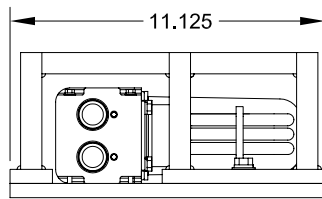

Mine Lighting Systems
 Mining Controls Inc.
 P.O. Box 1141
 Beckley, WV 25873
 304-252-6243
 lrowley@minelightingsystems.com

OPERATING SPECIFICATION

FIXTURE VOLTAGE 120 VOLTS AC
 FIXTURE AMPERAGE 0.35 AMPS.
 FIXTURE WATTAGE 26 WATT FL.
 FIXTURE WEIGHT 23 LB. FOR ALUM.
 28 LB. FOR BRASS

7015-35777-1321

LP(ALUM) HD GUARD SHORT AMBER GLOBE 26W 120VAC BALLAST

Item	Qty.	Part Number	Description
1	2	1041-50003-1	1/4" - 20 X 1/2" Hex Bolt
2	1	1041-50004	1/4" Lock Washer
3	1	2020-29948-1	Locking Clip
4	1	2013-29913-1Y	Amber Globe
5	1	2019-31137-1	"O" Ring
6	1	2021-33251	23W Bulb Kit 120V (Sold Separately)
7	2	1041-50237-1	#6 - 32 X 3/8" Socket Head CS
8	4	1041-50042	#6 Lock Washer
9	4	1041-50041	#6 Flat Washer
10	1	2021-35344	Ballast
11	1	2010-29911-1	Aluminum Housing

Item	Qty.	Part Number	Description
12	2	1041-50026	1/4" Flat Washer
13	2	1041-50003-10	1/4" - 20 X 3 1/2" Hex Bolt
14	2	1041-50020-9	1/4" - 20 X 1" Set Screw
15	1	2022-31174-GHD	Heavy Duty Guard Assembly
16	2	1041-50239-2	1/4" Hex Standoff 3/4" Long
17	2	1041-50218-1	#6-32 x 1" Socket Set Screw
18	1	1044-20011	Certification Tag
19	1	1044-20038	PA Tag
20	4	1041-50005	Drive Screw
21	1	2022-31174-PHD	LP Base Plate For HD