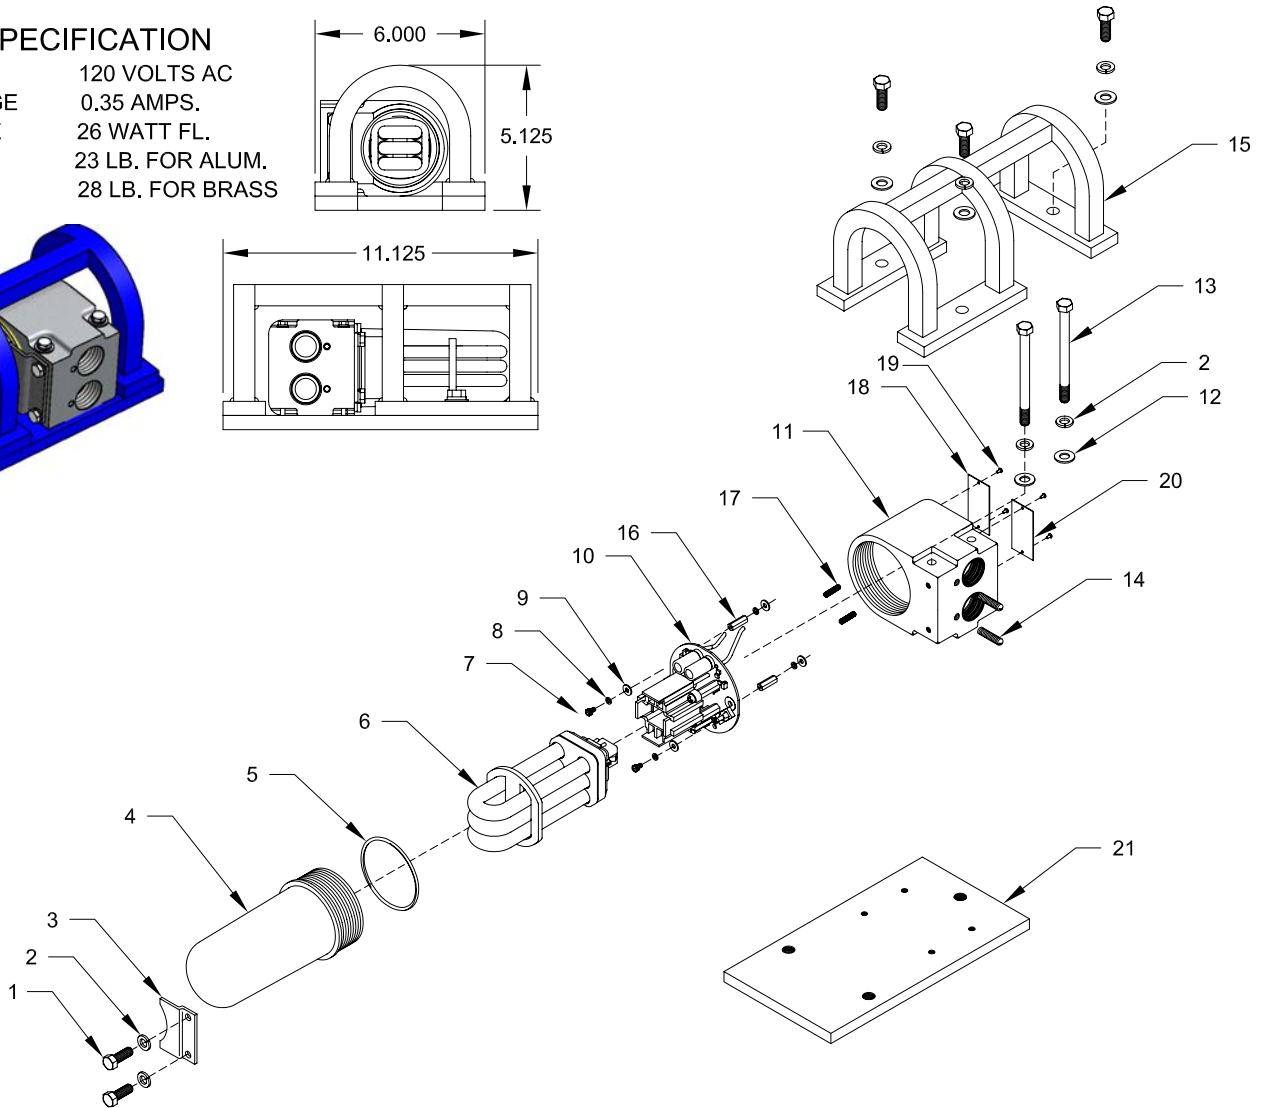

Mine Lighting Systems
 Mining Controls Inc.
 P.O. Box 1141
 Beckley, WV 25873
 304-252-6243
 lrowley@minelightingsystems.com

OPERATING SPECIFICATION

FIXTURE VOLTAGE 120 VOLTS AC
 FIXTURE AMPERAGE 0.35 AMPS.
 FIXTURE WATTAGE 26 WATT FL.
 FIXTURE WEIGHT 23 LB. FOR ALUM.
 28 LB. FOR BRASS

7015-35777-1321

LP(ALUM) HD GUARD SHORT AMBER GLOBE 26W 120VAC BALLAST

Item	Qty.	Part Number	Description
1	2	1041-50003-1	1/4" - 20 X 1/2" Hex Bolt
2	1	1041-50004	1/4" Lock Washer
3	1	2020-29948-1	Locking Clip
4	1	2013-29913-1Y	Amber Globe
5	1	2019-31137-1	"O" Ring
6	1	2021-33251	23W Bulb Kit 120V (Sold Separately)
7	2	1041-50237-1	#6 - 32 X 3/8" Socket Head CS
8	4	1041-50042	#6 Lock Washer
9	4	1041-50041	#6 Flat Washer
10	1	2021-35344	Ballast
11	1	2010-29911-1	Aluminum Housing

Item	Qty.	Part Number	Description
12	2	1041-50026	1/4" Flat Washer
13	2	1041-50003-10	1/4" - 20 X 3 1/2" Hex Bolt
14	2	1041-50020-9	1/4" - 20 X 1" Set Screw
15	1	2022-31174-GHD	Heavy Duty Guard Assembly
16	2	1041-50239-2	1/4" Hex Standoff 3/4" Long
17	2	1041-50218-1	#6-32 x 1" Socket Set Screw
18	1	1044-20011	Certification Tag
19	1	1044-20038	PA Tag
20	4	1041-50005	Drive Screw
21	1	2022-31174-PHD	LP Base Plate For HD