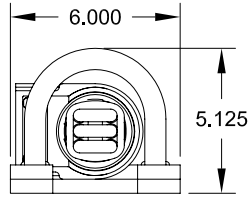

Mine Lighting Systems  
 Mining Controls Inc.  
 P.O. Box 1141  
 Beckley, WV 25873  
 304-252-6243  
 lrowley@minelightingsystems.com

**OPERATING SPECIFICATION**

FIXTURE VOLTAGE 120 VOLTS AC  
 FIXTURE AMPERAGE 0.35 AMPS.  
 FIXTURE WATTAGE 26 WATT FL.  
 FIXTURE WEIGHT 23 LB. FOR ALUM.  
 28 LB. FOR BRASS

7015-35777-1331

**LP(ALUM) HD GUARD SHORT FROSTED GLOBE 26W 120VAC BALLAST**

Item	Qty.	Part Number	Description
1	2	1041-50003-1	1/4" - 20 X 1/2" Hex Bolt
2	1	1041-50004	1/4" Lock Washer
3	1	2020-29948-1	Locking Clip
4	1	2013-29913-1F	Frosted Globe
5	1	2019-31137-1	"O" Ring
6	1	2021-33251	23W Bulb Kit 120V (Sold Separately)
7	2	1041-50237-1	#6 - 32 X 3/8" Socket Head CS
8	4	1041-50042	#6 Lock Washer
9	4	1041-50041	#6 Flat Washer
10	1	2021-35344	Ballast
11	1	2010-29911-1	Aluminum Housing

Item	Qty.	Part Number	Description
12	2	1041-50026	1/4" Flat Washer
13	2	1041-50003-10	1/4" - 20 X 3 1/2" Hex Bolt
14	2	1041-50020-9	1/4" - 20 X 1" Set Screw
15	1	2022-31174-GHD	Heavy Duty Guard Assembly
16	2	1041-50239-2	1/4" Hex Standoff 3/4" Long
17	2	1041-50218-1	#6-32 x 1" Socket Set Screw
18	1	1044-20011	Certification Tag
19	1	1044-20038	PA Tag
20	4	1041-50005	Drive Screw
21	1	2022-31174-PHD	LP Base Plate For HD