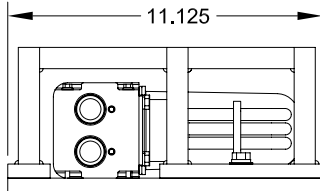

7015-35777-1331

**LP(ALUM) HD GUARD SHORT FROSTED GLOBE 26W 120VAC BALLAST**

Item	Qty.	Part Number	Description
1	2	1041-50003-1	1/4" - 20 X 1/2" Hex Bolt
2	1	1041-50004	1/4" Lock Washer
3	1	2020-29948-1	Locking Clip
4	1	2013-29913-1F	Frosted Globe
5	1	2019-31137-1	"O" Ring
6	1	2021-33251	23W Bulb Kit 120V (Sold Separately)
7	2	1041-50237-1	#6 - 32 X 3/8" Socket Head CS
8	4	1041-50042	#6 Lock Washer
9	4	1041-50041	#6 Flat Washer
10	1	2021-35344	Ballast
11	1	2010-29911-1	Aluminum Housing

Item	Qty.	Part Number	Description
12	2	1041-50026	1/4" Flat Washer
13	2	1041-50003-10	1/4" - 20 X 3 1/2" Hex Bolt
14	2	1041-50020-9	1/4" - 20 X 1" Set Screw
15	1	2022-31174-GHD	Heavy Duty Guard Assembly
16	2	1041-50239-2	1/4" Hex Standoff 3/4" Long
17	2	1041-50218-1	#6-32 x 1" Socket Set Screw
18	1	1044-20011	Certification Tag
19	1	1044-20038	PA Tag
20	4	1041-50005	Drive Screw
21	1	2022-31174-PHD	LP Base Plate For HD