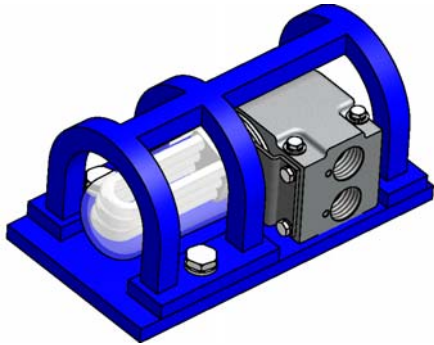

Mine Lighting Systems  
 Mining Controls Inc.  
 P.O. Box 1141  
 Beckley, WV 25873  
 304-252-6243  
 lrowley@minelightingsystems.com

**OPERATING SPECIFICATION**

FIXTURE VOLTAGE 120 VOLTS AC  
 FIXTURE AMPERAGE 0.35 AMPS.  
 FIXTURE WATTAGE 26 WATT FL.  
 FIXTURE WEIGHT 23 LB. FOR ALUM.  
 28 LB. FOR BRASS

7015-35777-1331

**LP(ALUM) HD GUARD SHORT FROSTED GLOBE 26W 120VAC BALLAST**

Item	Qty.	Part Number	Description
1	2	1041-50003-1	1/4" - 20 X 1/2" Hex Bolt
2	1	1041-50004	1/4" Lock Washer
3	1	2020-29948-1	Locking Clip
4	1	2013-29913-1F	Frosted Globe
5	1	2019-31137-1	"O" Ring
6	1	2021-33251	23W Bulb Kit 120V (Sold Separately)
7	2	1041-50237-1	#6 - 32 X 3/8" Socket Head CS
8	4	1041-50042	#6 Lock Washer
9	4	1041-50041	#6 Flat Washer
10	1	2021-35344	Ballast
11	1	2010-29911-1	Aluminum Housing

Item	Qty.	Part Number	Description
12	2	1041-50026	1/4" Flat Washer
13	2	1041-50003-10	1/4" - 20 X 3 1/2" Hex Bolt
14	2	1041-50020-9	1/4" - 20 X 1" Set Screw
15	1	2022-31174-GHD	Heavy Duty Guard Assembly
16	2	1041-50239-2	1/4" Hex Standoff 3/4" Long
17	2	1041-50218-1	#6-32 x 1" Socket Set Screw
18	1	1044-20011	Certification Tag
19	1	1044-20038	PA Tag
20	4	1041-50005	Drive Screw
21	1	2022-31174-PHD	LP Base Plate For HD