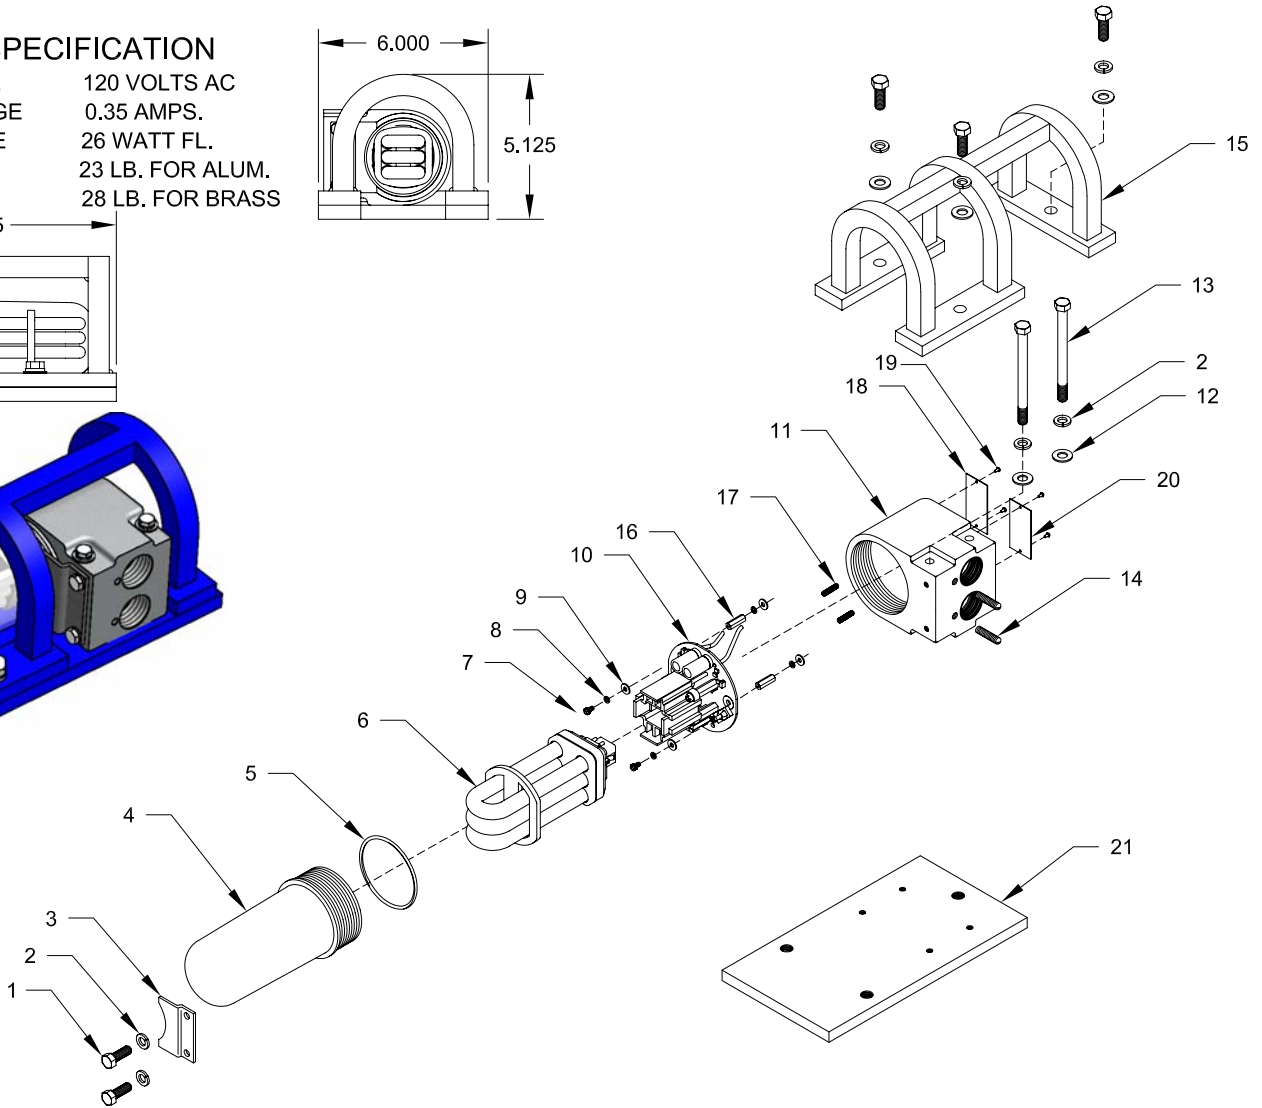

Mine Lighting Systems  
 Mining Controls Inc.  
 P.O. Box 1141  
 Beckley, WV 25873  
 304-252-6243  
 lrowley@minelightingsystems.com

**OPERATING SPECIFICATION**

FIXTURE VOLTAGE 120 VOLTS AC  
 FIXTURE AMPERAGE 0.35 AMPS.  
 FIXTURE WATTAGE 26 WATT FL.  
 FIXTURE WEIGHT 23 LB. FOR ALUM.  
 28 LB. FOR BRASS

7015-35777-1331

**LP(ALUM) HD GUARD SHORT FROSTED GLOBE 26W 120VAC BALLAST**

Item	Qty.	Part Number	Description
1	2	1041-50003-1	1/4" - 20 X 1/2" Hex Bolt
2	1	1041-50004	1/4" Lock Washer
3	1	2020-29948-1	Locking Clip
4	1	2013-29913-1F	Frosted Globe
5	1	2019-31137-1	"O" Ring
6	1	2021-33251	23W Bulb Kit 120V (Sold Separately)
7	2	1041-50237-1	#6 - 32 X 3/8" Socket Head CS
8	4	1041-50042	#6 Lock Washer
9	4	1041-50041	#6 Flat Washer
10	1	2021-35344	Ballast
11	1	2010-29911-1	Aluminum Housing

Item	Qty.	Part Number	Description
12	2	1041-50026	1/4" Flat Washer
13	2	1041-50003-10	1/4" - 20 X 3 1/2" Hex Bolt
14	2	1041-50020-9	1/4" - 20 X 1" Set Screw
15	1	2022-31174-GHD	Heavy Duty Guard Assembly
16	2	1041-50239-2	1/4" Hex Standoff 3/4" Long
17	2	1041-50218-1	#6-32 x 1" Socket Set Screw
18	1	1044-20011	Certification Tag
19	1	1044-20038	PA Tag
20	4	1041-50005	Drive Screw
21	1	2022-31174-PHD	LP Base Plate For HD