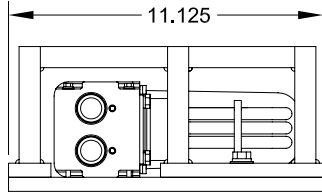

7015-35777-1341

LP(ALUM) HD GUARD SHORT RED GLOBE 26W 120VAC BALLAST

Item	Qty.	Part Number	Description
1	2	1041-50003-1	1/4" - 20 X 1/2" Hex Bolt
2	1	1041-50004	1/4" Lock Washer
3	1	2020-29948-1	Locking Clip
4	1	2013-29913-1R	Red Globe
5	1	2019-31137-1	"O" Ring
6	1	2021-33251	23W Bulb Kit 120V (Sold Separately)
7	2	1041-50237-1	#6 - 32 X 3/8" Socket Head CS
8	4	1041-50042	#6 Lock Washer
9	4	1041-50041	#6 Flat Washer
10	1	2021-35344	Ballast
11	1	2010-29911-1	Aluminum Housing

Item	Qty.	Part Number	Description
12	2	1041-50026	1/4" Flat Washer
13	2	1041-50003-10	1/4" - 20 X 3 1/2" Hex Bolt
14	2	1041-50020-9	1/4" - 20 X 1" Set Screw
15	1	2022-31174-GHD	Heavy Duty Guard Assembly
16	2	1041-50239-2	1/4" Hex Standoff 3/4" Long
17	2	1041-50218-1	#6-32 x 1" Socket Set Screw
18	1	1044-20011	Certification Tag
19	1	1044-20038	PA Tag
20	4	1041-50005	Drive Screw
21	1	2022-31174-PHD	LP Base Plate For HD