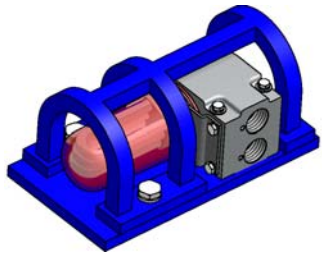

Mine Lighting Systems
 Mining Controls Inc.
 P.O. Box 1141
 Beckley, WV 25873
 304-252-6243
 lrowley@minelightingsystems.com

OPERATING SPECIFICATION

FIXTURE VOLTAGE 120 VOLTS AC
 FIXTURE AMPERAGE 0.35 AMPS.
 FIXTURE WATTAGE 26 WATT FL.
 FIXTURE WEIGHT 23 LB. FOR ALUM.
 28 LB. FOR BRASS

7015-35777-1341

LP(ALUM) HD GUARD SHORT RED GLOBE 26W 120VAC BALLAST

Item	Qty.	Part Number	Description
1	2	1041-50003-1	1/4" - 20 X 1/2" Hex Bolt
2	1	1041-50004	1/4" Lock Washer
3	1	2020-29948-1	Locking Clip
4	1	2013-29913-1R	Red Globe
5	1	2019-31137-1	"O" Ring
6	1	2021-33251	23W Bulb Kit 120V (Sold Separately)
7	2	1041-50237-1	#6 - 32 X 3/8" Socket Head CS
8	4	1041-50042	#6 Lock Washer
9	4	1041-50041	#6 Flat Washer
10	1	2021-35344	Ballast
11	1	2010-29911-1	Aluminum Housing

Item	Qty.	Part Number	Description
12	2	1041-50026	1/4" Flat Washer
13	2	1041-50003-10	1/4" - 20 X 3 1/2" Hex Bolt
14	2	1041-50020-9	1/4" - 20 X 1" Set Screw
15	1	2022-31174-GHD	Heavy Duty Guard Assembly
16	2	1041-50239-2	1/4" Hex Standoff 3/4" Long
17	2	1041-50218-1	#6-32 x 1" Socket Set Screw
18	1	1044-20011	Certification Tag
19	1	1044-20038	PA Tag
20	4	1041-50005	Drive Screw
21	1	2022-31174-PHD	LP Base Plate For HD