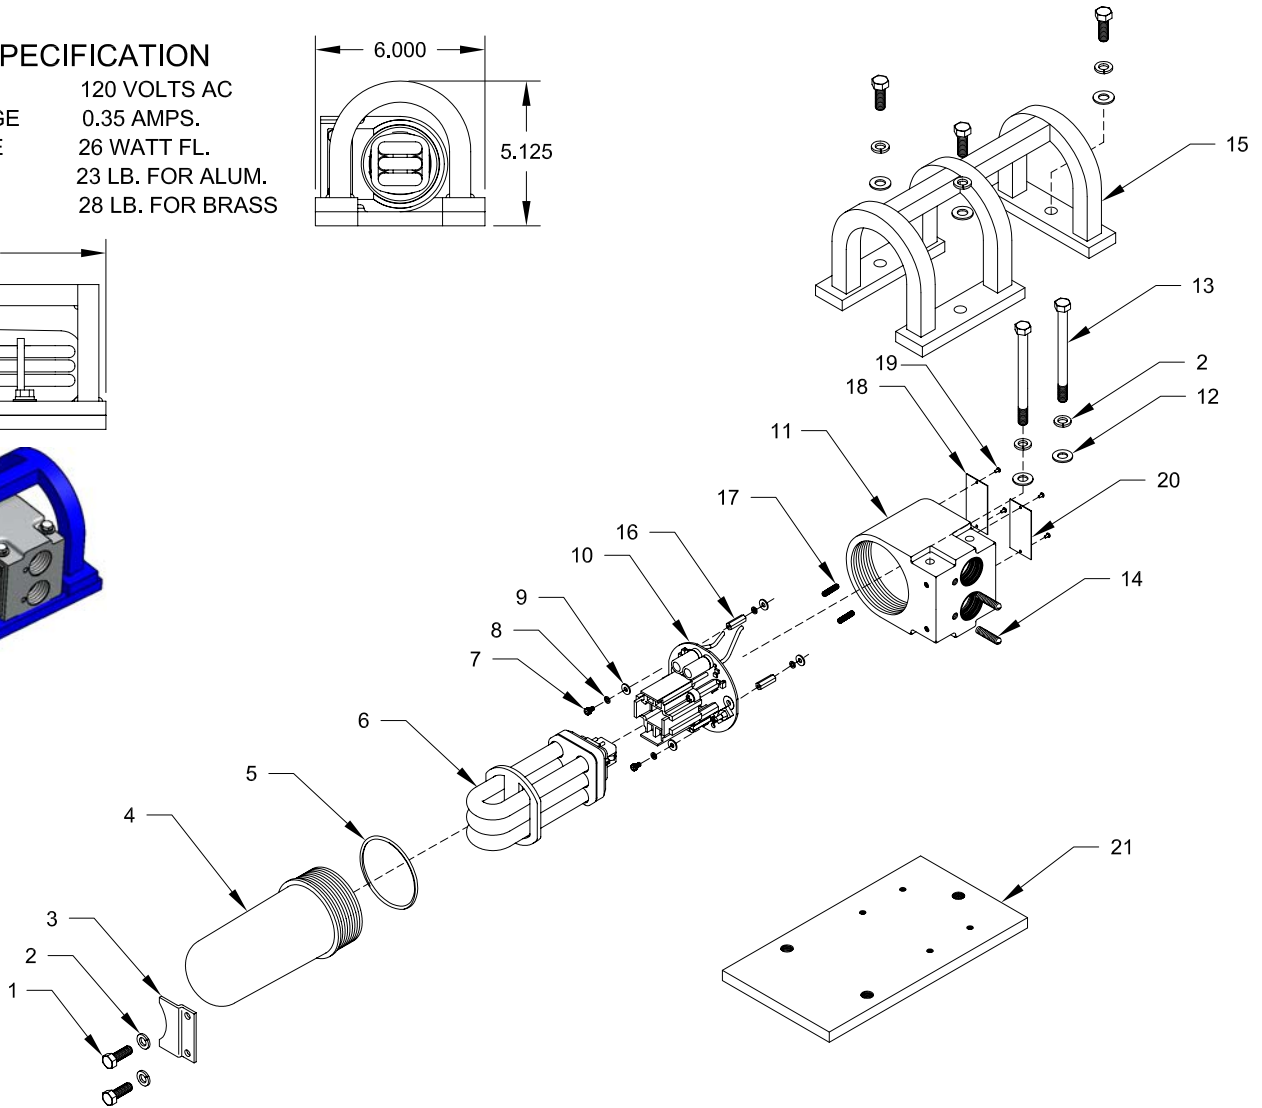

Mine Lighting Systems
 Mining Controls Inc.
 P.O. Box 1141
 Beckley, WV 25873
 304-252-6243
 lrowley@minelightingsystems.com

OPERATING SPECIFICATION

FIXTURE VOLTAGE 120 VOLTS AC
 FIXTURE AMPERAGE 0.35 AMPS.
 FIXTURE WATTAGE 26 WATT FL.
 FIXTURE WEIGHT 23 LB. FOR ALUM.
 28 LB. FOR BRASS

7015-35777-1341

LP(ALUM) HD GUARD SHORT RED GLOBE 26W 120VAC BALLAST

Item	Qty.	Part Number	Description
1	2	1041-50003-1	1/4" - 20 X 1/2" Hex Bolt
2	1	1041-50004	1/4" Lock Washer
3	1	2020-29948-1	Locking Clip
4	1	2013-29913-1R	Red Globe
5	1	2019-31137-1	"O" Ring
6	1	2021-33251	23W Bulb Kit 120V (Sold Separately)
7	2	1041-50237-1	#6 - 32 X 3/8" Socket Head CS
8	4	1041-50042	#6 Lock Washer
9	4	1041-50041	#6 Flat Washer
10	1	2021-35344	Ballast
11	1	2010-29911-1	Aluminum Housing

Item	Qty.	Part Number	Description
12	2	1041-50026	1/4" Flat Washer
13	2	1041-50003-10	1/4" - 20 X 3 1/2" Hex Bolt
14	2	1041-50020-9	1/4" - 20 X 1" Set Screw
15	1	2022-31174-GHD	Heavy Duty Guard Assembly
16	2	1041-50239-2	1/4" Hex Standoff 3/4" Long
17	2	1041-50218-1	#6-32 x 1" Socket Set Screw
18	1	1044-20011	Certification Tag
19	1	1044-20038	PA Tag
20	4	1041-50005	Drive Screw
21	1	2022-31174-PHD	LP Base Plate For HD