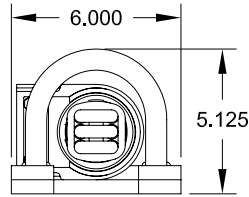

Mine Lighting Systems
 Mining Controls Inc.
 P.O. Box 1141
 Beckley, WV 25873
 304-252-6243
 lrowley@minelightingsystems.com

OPERATING SPECIFICATION

FIXTURE VOLTAGE 120 VOLTS AC
 FIXTURE AMPERAGE 0.35 AMPS.
 FIXTURE WATTAGE 26 WATT FL.
 FIXTURE WEIGHT 23 LB. FOR ALUM.
 28 LB. FOR BRASS

7015-35777-1341

LP(ALUM) HD GUARD SHORT RED GLOBE 26W 120VAC BALLAST

Item	Qty.	Part Number	Description
1	2	1041-50003-1	1/4" - 20 X 1/2" Hex Bolt
2	1	1041-50004	1/4" Lock Washer
3	1	2020-29948-1	Locking Clip
4	1	2013-29913-1R	Red Globe
5	1	2019-31137-1	"O" Ring
6	1	2021-33251	23W Bulb Kit 120V (Sold Separately)
7	2	1041-50237-1	#6 - 32 X 3/8" Socket Head CS
8	4	1041-50042	#6 Lock Washer
9	4	1041-50041	#6 Flat Washer
10	1	2021-35344	Ballast
11	1	2010-29911-1	Aluminum Housing

Item	Qty.	Part Number	Description
12	2	1041-50026	1/4" Flat Washer
13	2	1041-50003-10	1/4" - 20 X 3 1/2" Hex Bolt
14	2	1041-50020-9	1/4" - 20 X 1" Set Screw
15	1	2022-31174-GHD	Heavy Duty Guard Assembly
16	2	1041-50239-2	1/4" Hex Standoff 3/4" Long
17	2	1041-50218-1	#6-32 x 1" Socket Set Screw
18	1	1044-20011	Certification Tag
19	1	1044-20038	PA Tag
20	4	1041-50005	Drive Screw
21	1	2022-31174-PHD	LP Base Plate For HD