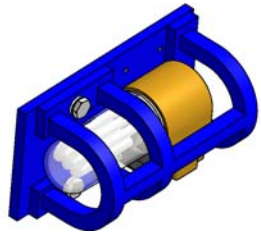

### OPERATING SPECIFICATION

FIXTURE VOLTAGE 120 VOLTS AC  
 FIXTURE AMPERAGE 0.35 AMPS.  
 FIXTURE WATTAGE 26 WATT FL.  
 FIXTURE WEIGHT 23 LB. FOR ALUM.  
 28 LB. FOR BRASS

7015-35777-2311

## LP(BRASS) HD GUARD SHORT CLEAR GLOBE 26W 120VAC BALLAST

Item	Qty.	Part Number	Description
1	2	1041-50003-1	1/4" - 20 X 1/2" Hex Bolt
2	1	1041-50004	1/4" Lock Washer
3	1	2020-29948-1	Locking Clip
4	1	2013-29913-1	Clear Globe
5	1	2019-31137-1	"O" Ring
6	1	2021-33251	23W Bulb Kit 120V (Sold Separately)
7	2	1041-50237-1	#6 - 32 X 3/8" Socket Head CS
8	4	1041-50042	#6 Lock Washer
9	4	1041-50041	#6 Flat Washer
10	1	2021-35344	Ballast
11	1	2010-29911-2	Brass Housing

Item	Qty.	Part Number	Description
12	2	1041-50026	1/4" Flat Washer
13	2	1041-50003-10	1/4" - 20 X 3 1/2" Hex Bolt
14	2	1041-50020-9	1/4" - 20 X 1" Set Screw
15	1	2022-31174-GHD	Heavy Duty Guard Assembly
16	2	1041-50239-2	1/4" Hex Standoff 3/4" Long
17	2	1041-50218-1	#6-32 x 1" Socket Set Screw
18	1	1044-20011	Certification Tag
19	1	1044-20038	PA Tag
20	4	1041-50005	Drive Screw
21	1	2022-31174-PHD	LP Base Plate For HD