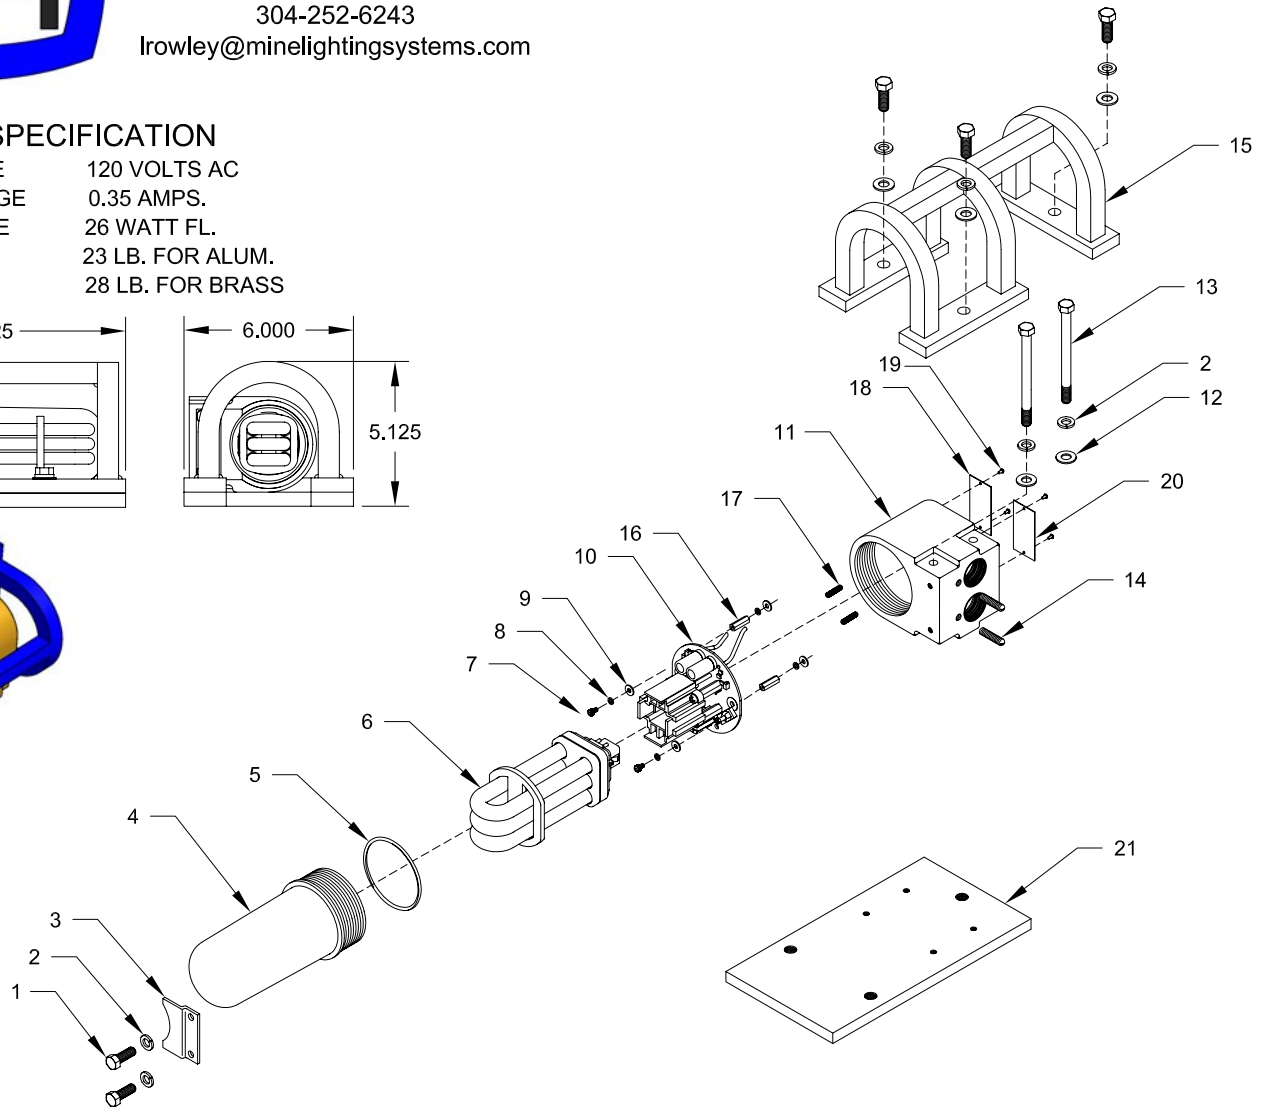

### OPERATING SPECIFICATION

FIXTURE VOLTAGE 120 VOLTS AC  
 FIXTURE AMPERAGE 0.35 AMPS.  
 FIXTURE WATTAGE 26 WATT FL.  
 FIXTURE WEIGHT 23 LB. FOR ALUM.  
 28 LB. FOR BRASS

7015-35777-2311

## LP(BRASS) HD GUARD SHORT CLEAR GLOBE 26W 120VAC BALLAST

Item	Qty.	Part Number	Description
1	2	1041-50003-1	1/4" - 20 X 1/2" Hex Bolt
2	1	1041-50004	1/4" Lock Washer
3	1	2020-29948-1	Locking Clip
4	1	2013-29913-1	Clear Globe
5	1	2019-31137-1	"O" Ring
6	1	2021-33251	23W Bulb Kit 120V (Sold Separately)
7	2	1041-50237-1	#6 - 32 X 3/8" Socket Head CS
8	4	1041-50042	#6 Lock Washer
9	4	1041-50041	#6 Flat Washer
10	1	2021-35344	Ballast
11	1	2010-29911-2	Brass Housing

Item	Qty.	Part Number	Description
12	2	1041-50026	1/4" Flat Washer
13	2	1041-50003-10	1/4" - 20 X 3 1/2" Hex Bolt
14	2	1041-50020-9	1/4" - 20 X 1" Set Screw
15	1	2022-31174-GHD	Heavy Duty Guard Assembly
16	2	1041-50239-2	1/4" Hex Standoff 3/4" Long
17	2	1041-50218-1	#6-32 x 1" Socket Set Screw
18	1	1044-20011	Certification Tag
19	1	1044-20038	PA Tag
20	4	1041-50005	Drive Screw
21	1	2022-31174-PHD	LP Base Plate For HD