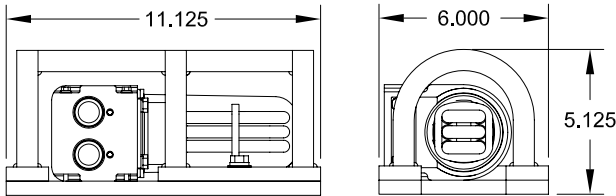

### OPERATING SPECIFICATION

FIXTURE VOLTAGE 120 VOLTS AC  
 FIXTURE AMPERAGE 0.35 AMPS.  
 FIXTURE WATTAGE 26 WATT FL.  
 FIXTURE WEIGHT 23 LB. FOR ALUM.  
 28 LB. FOR BRASS

7015-35777-2311

## LP(BRASS) HD GUARD SHORT CLEAR GLOBE 26W 120VAC BALLAST

Item	Qty.	Part Number	Description
1	2	1041-50003-1	1/4" - 20 X 1/2" Hex Bolt
2	1	1041-50004	1/4" Lock Washer
3	1	2020-29948-1	Locking Clip
4	1	2013-29913-1	Clear Globe
5	1	2019-31137-1	"O" Ring
6	1	2021-33251	23W Bulb Kit 120V (Sold Separately)
7	2	1041-50237-1	#6 - 32 X 3/8" Socket Head CS
8	4	1041-50042	#6 Lock Washer
9	4	1041-50041	#6 Flat Washer
10	1	2021-35344	Ballast
11	1	2010-29911-2	Brass Housing

Item	Qty.	Part Number	Description
12	2	1041-50026	1/4" Flat Washer
13	2	1041-50003-10	1/4" - 20 X 3 1/2" Hex Bolt
14	2	1041-50020-9	1/4" - 20 X 1" Set Screw
15	1	2022-31174-GHD	Heavy Duty Guard Assembly
16	2	1041-50239-2	1/4" Hex Standoff 3/4" Long
17	2	1041-50218-1	#6-32 x 1" Socket Set Screw
18	1	1044-20011	Certification Tag
19	1	1044-20038	PA Tag
20	4	1041-50005	Drive Screw
21	1	2022-31174-PHD	LP Base Plate For HD