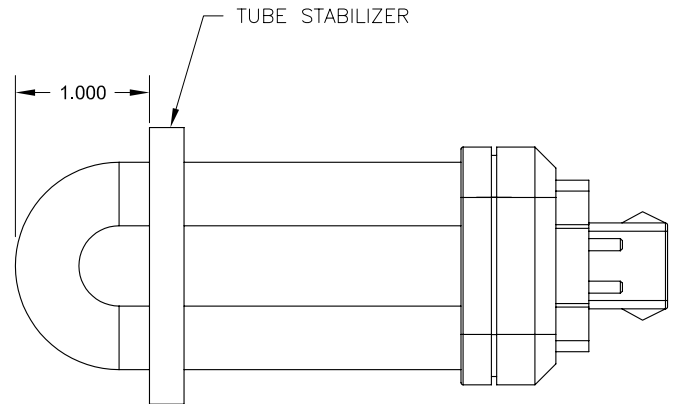

Mine Lighting Systems
 Mining Controls Inc.
 P.O. Box 1141
 Beckley, WV 25873
 304-252-6243
 lrowley@minelightingsystems.com

OPERATING SPECIFICATION

FIXTURE VOLTAGE 120 VOLTS AC
 FIXTURE AMPERAGE 0.35 AMPS.
 FIXTURE WATTAGE 23 WATT FL.
 FIXTURE WEIGHT 23 LB. FOR ALUM.
 28 LB. FOR BRASS

7015-35777-2321

LP(BRASS) HD GUARD SHORT AMBER GLOBE 26W 120VAC BALLAST

Item	Qty.	Part Number	Description
1	2	1041-50003-1	1/4" - 20 X 1/2" Hex Bolt
2	1	1041-50004	1/4" Lock Washer
3	1	2020-29948-1	Locking Clip
4	1	2013-29913-1Y	Amber Globe
5	1	2019-31137-1	"O" Ring
6	1	2021-33251	26W Bulb Kit 120V (Sold Separately)
7	2	1041-50237-1	#6 - 32 X 3/8" Socket Head CS
8	4	1041-50042	#6 Lock Washer
9	4	1041-50041	#6 Flat Washer
10	1	2021-35344	Ballast
11	1	2010-29911-2	Brass Housing

Item	Qty.	Part Number	Description
12	2	1041-50026	1/4" Flat Washer
13	2	1041-50003-10	1/4" - 20 X 3 1/2" Hex Bolt
14	2	1041-50020-9	1/4" - 20 X 1" Set Screw
15	1	2022-31174-GHD	Heavy Duty Guard Assembly
16	2	1041-50239-2	1/4" Hex Standoff 3/4" Long
17	2	1041-50218-1	#6-32 x 1" Socket Set Screw
18	1	1044-20011	Certification Tag
19	1	1044-20038	PA Tag
20	4	1041-50005	Drive Screw
21	1	2022-31174-PHD	LP Base Plate For HD

WARNING

DO NOT OVER-STRETCH TUBE STABILIZER
TUBE STABILIZER IS MADE OF SPONGE RUBBER AND
WILL BREAK IF OVER-STRETCHED

2021-35421-2
26 WATT 4 PIN BULB KIT