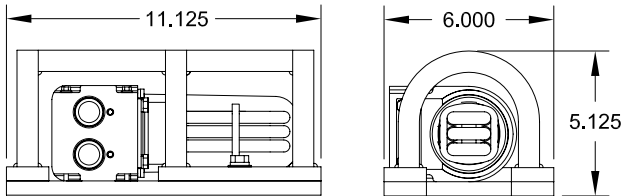

Mine Lighting Systems
 Mining Controls Inc.
 P.O. Box 1141
 Beckley, WV 25873
 304-252-6243
 lrowley@minelightingsystems.com

OPERATING SPECIFICATION

FIXTURE VOLTAGE 120 VOLTS AC
 FIXTURE AMPERAGE 0.35 AMPS.
 FIXTURE WATTAGE 23 WATT FL.
 FIXTURE WEIGHT 23 LB. FOR ALUM.
 28 LB. FOR BRASS

7015-35777-2321

LP(BRASS) HD GUARD SHORT AMBER GLOBE 26W 120VAC BALLAST

Item	Qty.	Part Number	Description
1	2	1041-50003-1	1/4" - 20 X 1/2" Hex Bolt
2	1	1041-50004	1/4" Lock Washer
3	1	2020-29948-1	Locking Clip
4	1	2013-29913-1Y	Amber Globe
5	1	2019-31137-1	"O" Ring
6	1	2021-33251	26W Bulb Kit 120V (Sold Separately)
7	2	1041-50237-1	#6 - 32 X 3/8" Socket Head CS
8	4	1041-50042	#6 Lock Washer
9	4	1041-50041	#6 Flat Washer
10	1	2021-35344	Ballast
11	1	2010-29911-2	Brass Housing

Item	Qty.	Part Number	Description
12	2	1041-50026	1/4" Flat Washer
13	2	1041-50003-10	1/4" - 20 X 3 1/2" Hex Bolt
14	2	1041-50020-9	1/4" - 20 X 1" Set Screw
15	1	2022-31174-GHD	Heavy Duty Guard Assembly
16	2	1041-50239-2	1/4" Hex Standoff 3/4" Long
17	2	1041-50218-1	#6-32 x 1" Socket Set Screw
18	1	1044-20011	Certification Tag
19	1	1044-20038	PA Tag
20	4	1041-50005	Drive Screw
21	1	2022-31174-PHD	LP Base Plate For HD