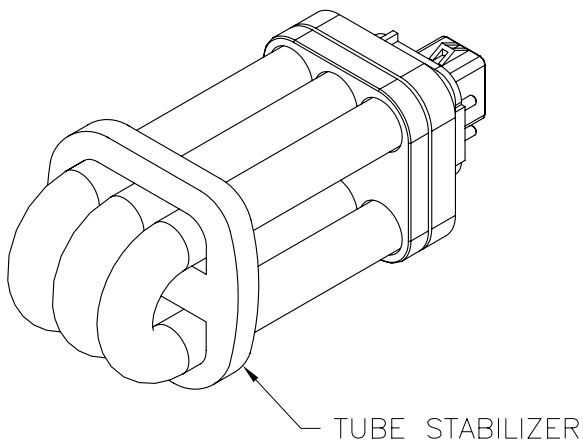

Mine Lighting Systems
 Mining Controls Inc.
 P.O. Box 1141
 Beckley, WV 25873
 304-252-6243
 lrowley@minelightingsystems.com

OPERATING SPECIFICATION

FIXTURE VOLTAGE 120 VOLTS AC
 FIXTURE AMPERAGE 0.35 AMPS.
 FIXTURE WATTAGE 23 WATT FL.
 FIXTURE WEIGHT 23 LB. FOR ALUM.
 28 LB. FOR BRASS

7015-35777-2321

LP(BRASS) HD GUARD SHORT AMBER GLOBE 26W 120VAC BALLAST

Item	Qty.	Part Number	Description
1	2	1041-50003-1	1/4" - 20 X 1/2" Hex Bolt
2	1	1041-50004	1/4" Lock Washer
3	1	2020-29948-1	Locking Clip
4	1	2013-29913-1Y	Amber Globe
5	1	2019-31137-1	"O" Ring
6	1	2021-33251	26W Bulb Kit 120V (Sold Separately)
7	2	1041-50237-1	#6 - 32 X 3/8" Socket Head CS
8	4	1041-50042	#6 Lock Washer
9	4	1041-50041	#6 Flat Washer
10	1	2021-35344	Ballast
11	1	2010-29911-2	Brass Housing

Item	Qty.	Part Number	Description
12	2	1041-50026	1/4" Flat Washer
13	2	1041-50003-10	1/4" - 20 X 3 1/2" Hex Bolt
14	2	1041-50020-9	1/4" - 20 X 1" Set Screw
15	1	2022-31174-GHD	Heavy Duty Guard Assembly
16	2	1041-50239-2	1/4" Hex Standoff 3/4" Long
17	2	1041-50218-1	#6-32 x 1" Socket Set Screw
18	1	1044-20011	Certification Tag
19	1	1044-20038	PA Tag
20	4	1041-50005	Drive Screw
21	1	2022-31174-PHD	LP Base Plate For HD

WARNING

DO NOT OVER-STRETCH TUBE STABILIZER
TUBE STABILIZER IS MADE OF SPONGE RUBBER AND
WILL BREAK IF OVER-STRETCHED

2021-35421-2
26 WATT 4 PIN BULB KIT