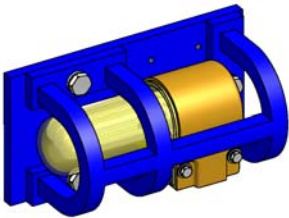

Mine Lighting Systems
 Mining Controls Inc.
 P.O. Box 1141
 Beckley, WV 25873
 304-252-6243
 lrowley@minelightingsystems.com

OPERATING SPECIFICATION

FIXTURE VOLTAGE 120 VOLTS AC
 FIXTURE AMPERAGE 0.35 AMPS.
 FIXTURE WATTAGE 23 WATT FL.
 FIXTURE WEIGHT 23 LB. FOR ALUM.
 28 LB. FOR BRASS

7015-35777-2321

LP(BRASS) HD GUARD SHORT AMBER GLOBE 26W 120VAC BALLAST

Item	Qty.	Part Number	Description
1	2	1041-50003-1	1/4" - 20 X 1/2" Hex Bolt
2	1	1041-50004	1/4" Lock Washer
3	1	2020-29948-1	Locking Clip
4	1	2013-29913-1Y	Amber Globe
5	1	2019-31137-1	"O" Ring
6	1	2021-33251	26W Bulb Kit 120V (Sold Separately)
7	2	1041-50237-1	#6 - 32 X 3/8" Socket Head CS
8	4	1041-50042	#6 Lock Washer
9	4	1041-50041	#6 Flat Washer
10	1	2021-35344	Ballast
11	1	2010-29911-2	Brass Housing

Item	Qty.	Part Number	Description
12	2	1041-50026	1/4" Flat Washer
13	2	1041-50003-10	1/4" - 20 X 3 1/2" Hex Bolt
14	2	1041-50020-9	1/4" - 20 X 1" Set Screw
15	1	2022-31174-GHD	Heavy Duty Guard Assembly
16	2	1041-50239-2	1/4" Hex Standoff 3/4" Long
17	2	1041-50218-1	#6-32 x 1" Socket Set Screw
18	1	1044-20011	Certification Tag
19	1	1044-20038	PA Tag
20	4	1041-50005	Drive Screw
21	1	2022-31174-PHD	LP Base Plate For HD