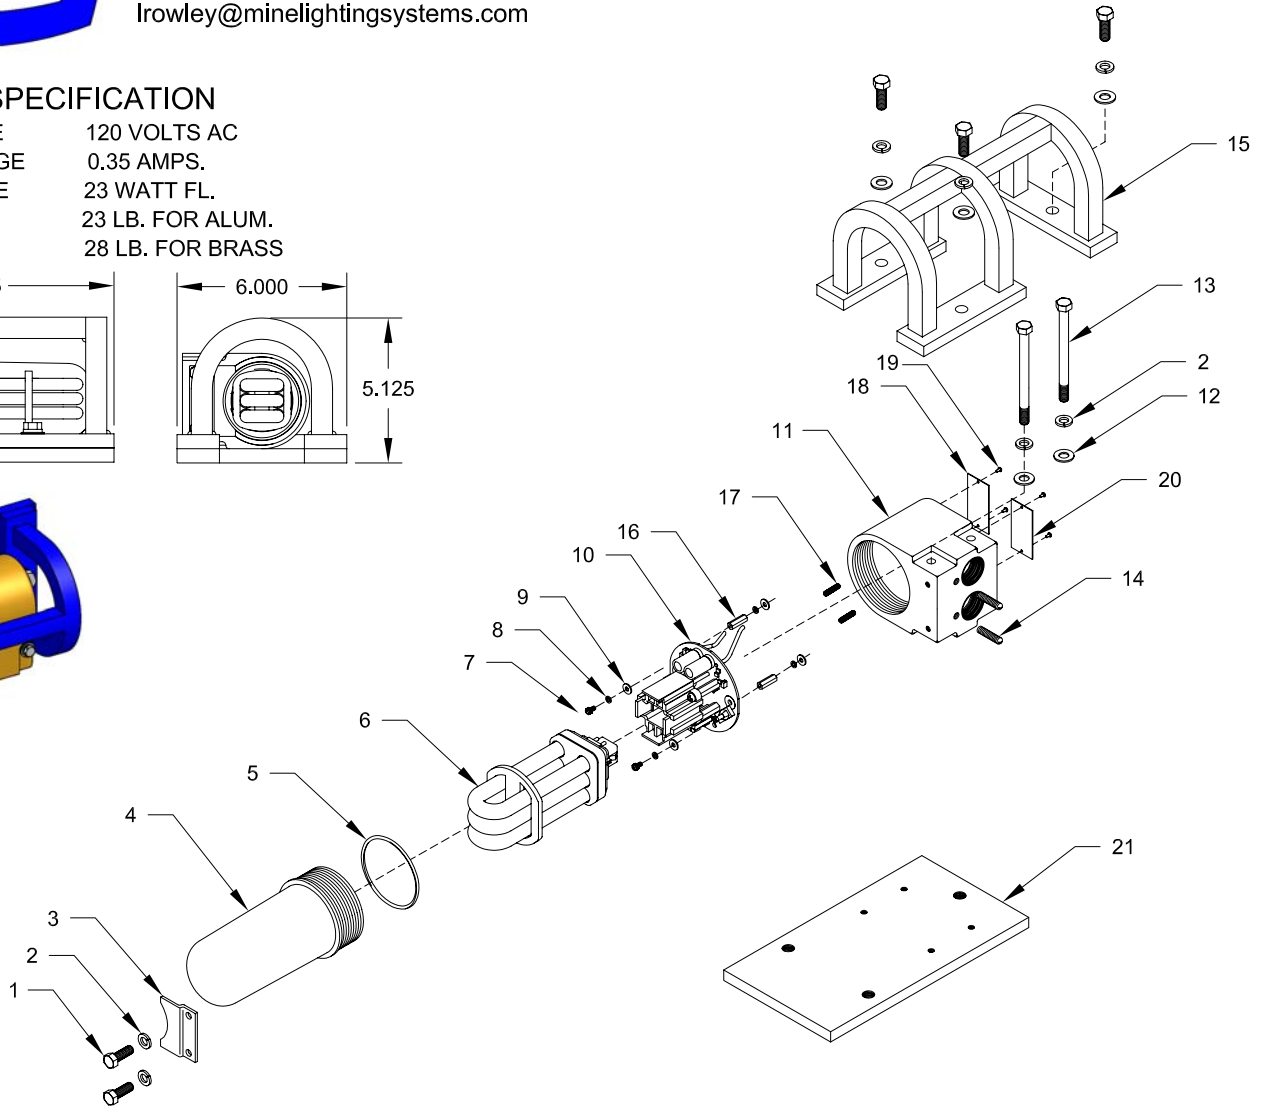

Mine Lighting Systems
 Mining Controls Inc.
 P.O. Box 1141
 Beckley, WV 25873
 304-252-6243
 lrowley@minelightingsystems.com

OPERATING SPECIFICATION

FIXTURE VOLTAGE 120 VOLTS AC
 FIXTURE AMPERAGE 0.35 AMPS.
 FIXTURE WATTAGE 23 WATT FL.
 FIXTURE WEIGHT 23 LB. FOR ALUM.
 28 LB. FOR BRASS

7015-35777-2321

LP(BRASS) HD GUARD SHORT AMBER GLOBE 26W 120VAC BALLAST

Item	Qty.	Part Number	Description
1	2	1041-50003-1	1/4" - 20 X 1/2" Hex Bolt
2	1	1041-50004	1/4" Lock Washer
3	1	2020-29948-1	Locking Clip
4	1	2013-29913-1Y	Amber Globe
5	1	2019-31137-1	"O" Ring
6	1	2021-33251	26W Bulb Kit 120V (Sold Separately)
7	2	1041-50237-1	#6 - 32 X 3/8" Socket Head CS
8	4	1041-50042	#6 Lock Washer
9	4	1041-50041	#6 Flat Washer
10	1	2021-35344	Ballast
11	1	2010-29911-2	Brass Housing

Item	Qty.	Part Number	Description
12	2	1041-50026	1/4" Flat Washer
13	2	1041-50003-10	1/4" - 20 X 3 1/2" Hex Bolt
14	2	1041-50020-9	1/4" - 20 X 1" Set Screw
15	1	2022-31174-GHD	Heavy Duty Guard Assembly
16	2	1041-50239-2	1/4" Hex Standoff 3/4" Long
17	2	1041-50218-1	#6-32 x 1" Socket Set Screw
18	1	1044-20011	Certification Tag
19	1	1044-20038	PA Tag
20	4	1041-50005	Drive Screw
21	1	2022-31174-PHD	LP Base Plate For HD

WARNING

DO NOT OVER-STRETCH TUBE STABILIZER
TUBE STABILIZER IS MADE OF SPONGE RUBBER AND
WILL BREAK IF OVER-STRETCHED

2021-35421-2
26 WATT 4 PIN BULB KIT