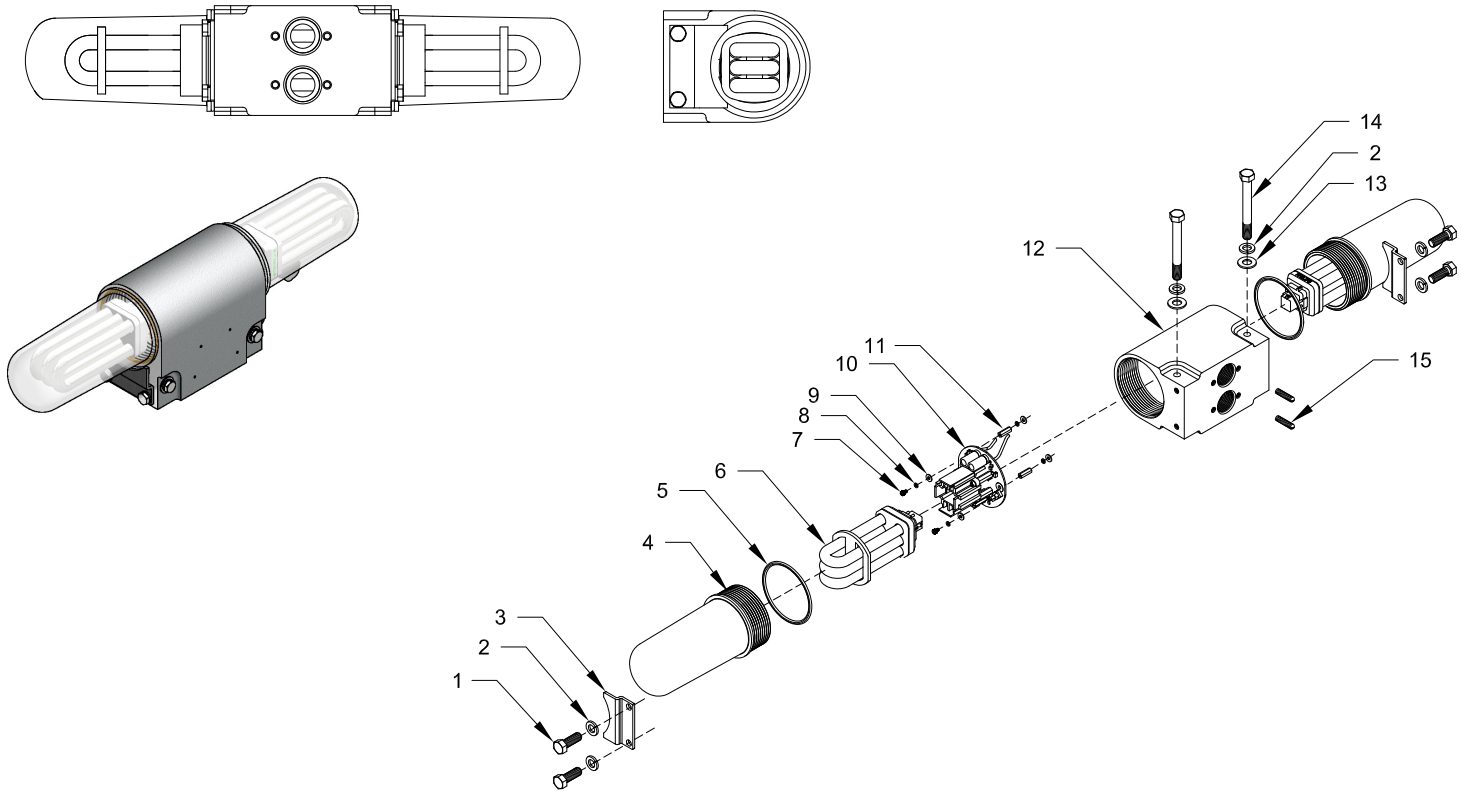

Mine Lighting Systems
 Mining Controls Inc.
 P.O. Box 1141
 Beckley, WV 25873
 304-252-6243
 larry.rowley@elginindustries.com
 www.minelinesystems.com

OPERATING SPECIFICATION

FIXTURE VOLTAGE 120 VOLTS AC
 FIXTURE AMPERAGE 0.7 AMPS.
 FIXTURE WATTAGE 46 WATT FL.
 FIXTURE WEIGHT 37 LB. FOR ALUM.
 43 LB. FOR BRASS

7015-35777-3111

LP2(ALUM) No Mounting Guard Short Clear Globe 26W 120VAC Ballast

Item	Qty.	Part Number	Description
1	4	1041-50003-1	1/4" - 20 X 1/2" Hex Bolt
2	4	1041-50004	1/4" Lock Washer
3	2	2020-29948-1	Locking Clip
4	2	2013-29913-1	Clear Globe
4-1	2	2013-29913-1Y	Amber Globe
4-2	2	2013-29913-1F	Frosted Globe
4-3	2	2013-29913-1R	Red Globe
4-4	2	2013-29913-1G	Green Globe
5	2	2019-31137-1	"O" Ring
6	2	2021-33251	26W Bulb Kit 120V (Sold Separately)
6-1	2	See Strobe Chart	Strobe Light (Sold Separately)

Item	Qty.	Part Number	Description
7	2	1041-50237-1	#6-32 X 3/8" Socket Head CS
8	4	1041-50042	#6 Lock Washer
9	4	1041-50041	#6 Flat Washer
10	1	2021-35344	Ballast
11	2	1041-50239-2	1/4" Hex Standoff 3/4" Long
12	1	2010-29912	Aluminum Housing
12-1	1	2011-29912-B	Brass Housing
13	2	1041-50026	1/4" Flat Washer
14	2	1041-50003-14	1/4" - 20 X 3 3/4" Hex Bolt
15	2	1041-50020-3	1/4" - 20 X 1" Set Screw