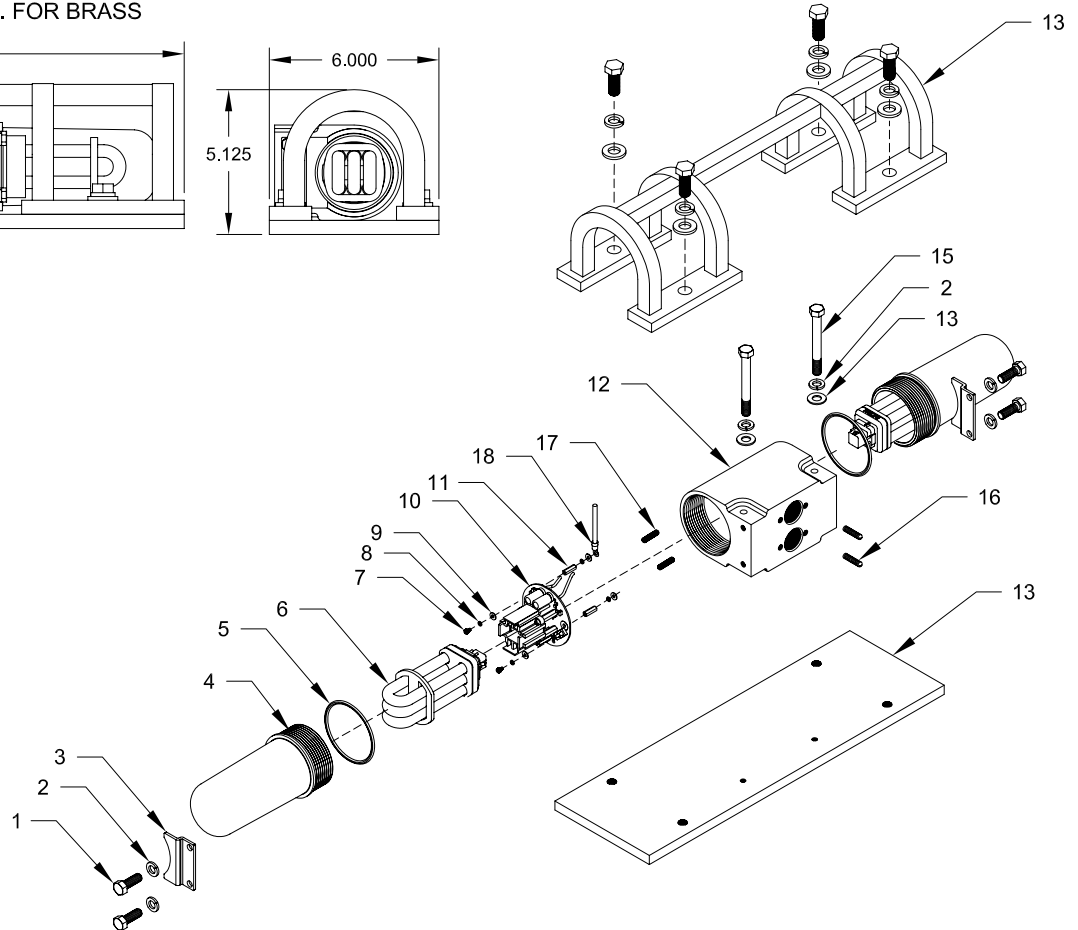

Mine Lighting Systems
 Mining Controls Inc.
 P.O. Box 1141
 Beckley, WV 25873
 304-252-6243
 larry.rowley@elginindustries.com
 www.minelinesystems.com

OPERATING SPECIFICATION

FIXTURE VOLTAGE 120 VOLTS AC
 FIXTURE AMPERAGE 0.7 AMPS.
 FIXTURE WATTAGE 46 WATT FL.
 FIXTURE WEIGHT 37 LB. FOR ALUM.
 43 LB. FOR BRASS

7015-35777-3311

LP2(ALUM) HD Guard Short Clear Globe 26W 120VAC Ballast

Item	Qty.	Part Number	Description
1	4	1041-50003-1	1/4" - 20 X 1/2" Hex Bolt
2	4	1041-50004	1/4" Lock Washer
3	2	2020-29948-1	Locking Clip
4	2	2013-29913-1	Clear Globe
5	2	2019-31137-1	"O" Ring
6	2	2021-33251	26W Bulb Kit 120V
7	2	1041-50237-1	#6-32 X 3/8" Socket Head CS
8	4	1041-50042	#6 Lock Washer
9	4	1041-50041	#6 Flat Washer

Item	Qty.	Part Number	Description
10	1	2021-35344	Ballast
11	2	1041-50239-2	1/4" Hex Standoff 3/4" Long
12	1	2010-29912	Aluminum Housing
13	1	2022-31173-HD	Heavy Duty Guard Assembly
14	2	1041-50026	1/4" Flat Washer
15	2	1041-50003-10	1/4" - 20 X 3 1/2" Hex Bolt
16	2	1041-50020-3	1/4" - 20 X 1" Set Screw
17	2	1041-50218-1	#6-32 x 1" Socket Set Screw
18	1	2023-33965	Ground Wire