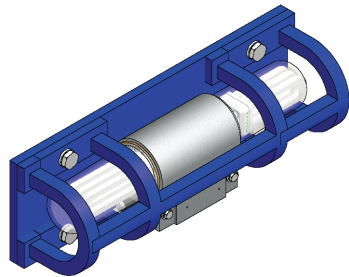

Mine Lighting Systems
 Mining Controls Inc.
 P.O. Box 1141
 Beckley, WV 25873
 304-252-6243
 larry.rowley@elginindustries.com
 www.minelinesystems.com

OPERATING SPECIFICATION

FIXTURE VOLTAGE 120 VOLTS AC
 FIXTURE AMPERAGE 0.7 AMPS.
 FIXTURE WATTAGE 46 WATT FL.
 FIXTURE WEIGHT 37 LB. FOR ALUM.
 43 LB. FOR BRASS

7015-35777-3311

LP2(ALUM) HD Guard Short Clear Globe 26W 120VAC Ballast

Item	Qty.	Part Number	Description
1	4	1041-50003-1	1/4" - 20 X 1/2" Hex Bolt
2	4	1041-50004	1/4" Lock Washer
3	2	2020-29948-1	Locking Clip
4	2	2013-29913-1	Clear Globe
5	2	2019-31137-1	"O" Ring
6	2	2021-33251	26W Bulb Kit 120V
7	2	1041-50237-1	#6-32 X 3/8" Socket Head CS
8	4	1041-50042	#6 Lock Washer
9	4	1041-50041	#6 Flat Washer

Item	Qty.	Part Number	Description
10	1	2021-35344	Ballast
11	2	1041-50239-2	1/4" Hex Standoff 3/4" Long
12	1	2010-29912	Aluminum Housing
13	1	2022-31173-HD	Heavy Duty Guard Assembly
14	2	1041-50026	1/4" Flat Washer
15	2	1041-50003-10	1/4" - 20 X 3 1/2" Hex Bolt
16	2	1041-50020-3	1/4" - 20 X 1" Set Screw
17	2	1041-50218-1	#6-32 x 1" Socket Set Screw
18	1	2023-33965	Ground Wire