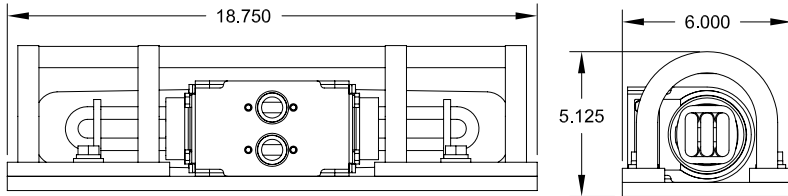

Mine Lighting Systems
 Mining Controls Inc.
 P.O. Box 1141
 Beckley, WV 25873
 304-252-6243
 larry.rowley@elginindustries.com
 www.minelinesystems.com

OPERATING SPECIFICATION

FIXTURE VOLTAGE 120 VOLTS AC
 FIXTURE AMPERAGE 0.7 AMPS.
 FIXTURE WATTAGE 46 WATT FL.
 FIXTURE WEIGHT 37 LB. FOR ALUM.
 43 LB. FOR BRASS

7015-35777-3311

LP2(ALUM) HD Guard Short Clear Globe 26W 120VAC Ballast

Item	Qty.	Part Number	Description
1	4	1041-50003-1	1/4" - 20 X 1/2" Hex Bolt
2	4	1041-50004	1/4" Lock Washer
3	2	2020-29948-1	Locking Clip
4	2	2013-29913-1	Clear Globe
5	2	2019-31137-1	"O" Ring
6	2	2021-33251	26W Bulb Kit 120V
7	2	1041-50237-1	#6-32 X 3/8" Socket Head CS
8	4	1041-50042	#6 Lock Washer
9	4	1041-50041	#6 Flat Washer

Item	Qty.	Part Number	Description
10	1	2021-35344	Ballast
11	2	1041-50239-2	1/4" Hex Standoff 3/4" Long
12	1	2010-29912	Aluminum Housing
13	1	2022-31173-HD	Heavy Duty Guard Assembly
14	2	1041-50026	1/4" Flat Washer
15	2	1041-50003-10	1/4" - 20 X 3 1/2" Hex Bolt
16	2	1041-50020-3	1/4" - 20 X 1" Set Screw
17	2	1041-50218-1	#6-32 x 1" Socket Set Screw
18	1	2023-33965	Ground Wire