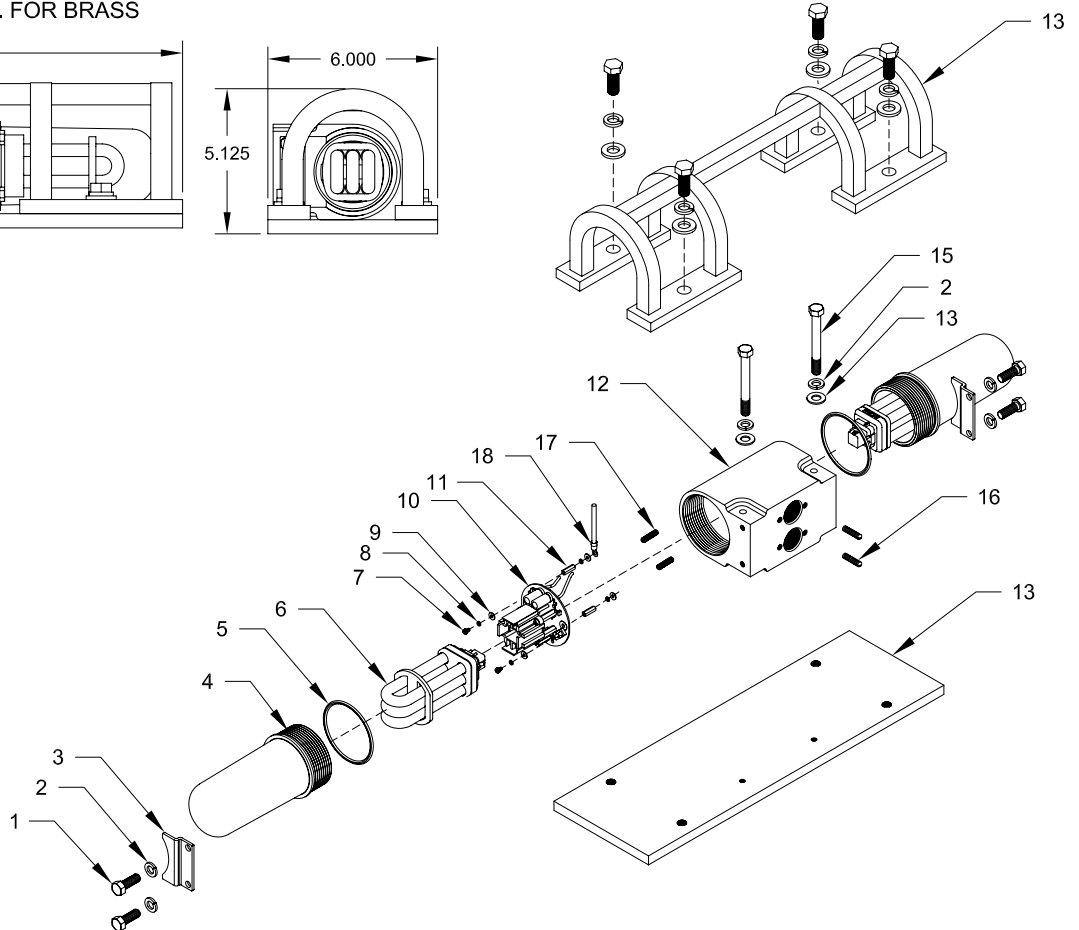

Mine Lighting Systems
 Mining Controls Inc.
 P.O. Box 1141
 Beckley, WV 25873
 304-252-6243
 larry.rowley@minelinesystems.com
 www.minelinesystems.com

OPERATING SPECIFICATION

FIXTURE VOLTAGE 120 VOLTS AC
 FIXTURE AMPERAGE 0.7 AMPS.
 FIXTURE WATTAGE 46 WATT FL.
 FIXTURE WEIGHT 37 LB. FOR ALUM.
 43 LB. FOR BRASS

7015-35777-3321

LP2(ALUM) HD Guard Short Amber Globe 26W 120VAC Ballast

Item	Qty.	Part Number	Description
1	4	1041-50003-1	1/4" - 20 X 1/2" Hex Bolt
2	4	1041-50004	1/4" Lock Washer
3	2	2020-29948-1	Locking Clip
4	2	2013-29913-1Y	Amber Globe
5	2	2019-31137-1	"O" Ring
6	2	2021-33251	26W Bulb Kit 120V
7	2	1041-50237-1	#6-32 X 3/8" Socket Head CS
8	4	1041-50042	#6 Lock Washer
9	4	1041-50041	#6 Flat Washer

Item	Qty.	Part Number	Description
10	1	2021-35344	Ballast
11	2	1041-50239-2	1/4" Hex Standoff 3/4" Long
12	1	2010-29912	Aluminum Housing
13	1	2022-31173-HD	Heavy Duty Guard Assembly
14	2	1041-50026	1/4" Flat Washer
15	2	1041-50003-10	1/4" - 20 X 3 1/2" Hex Bolt
16	2	1041-50020-3	1/4" - 20 X 1" Set Screw
17	2	1041-50218-1	#6-32 x 1" Socket Set Screw
18	1	2023-33965	Ground Wire