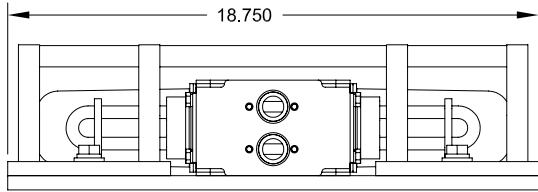

Mine Lighting Systems
 Mining Controls Inc.
 P.O. Box 1141
 Beckley, WV 25873
 304-252-6243
 larry.rowley@minelinesystems.com
 www.minelinesystems.com

OPERATING SPECIFICATION

FIXTURE VOLTAGE 120 VOLTS AC
 FIXTURE AMPERAGE 0.7 AMPS.
 FIXTURE WATTAGE 46 WATT FL.
 FIXTURE WEIGHT 37 LB. FOR ALUM.
 43 LB. FOR BRASS

7015-35777-3321

LP2(ALUM) HD Guard Short Amber Globe 26W 120VAC Ballast

Item	Qty.	Part Number	Description
1	4	1041-50003-1	1/4" - 20 X 1/2" Hex Bolt
2	4	1041-50004	1/4" Lock Washer
3	2	2020-29948-1	Locking Clip
4	2	2013-29913-1Y	Amber Globe
5	2	2019-31137-1	"O" Ring
6	2	2021-33251	26W Bulb Kit 120V
7	2	1041-50237-1	#6-32 X 3/8" Socket Head CS
8	4	1041-50042	#6 Lock Washer
9	4	1041-50041	#6 Flat Washer

Item	Qty.	Part Number	Description
10	1	2021-35344	Ballast
11	2	1041-50239-2	1/4" Hex Standoff 3/4" Long
12	1	2010-29912	Aluminum Housing
13	1	2022-31173-HD	Heavy Duty Guard Assembly
14	2	1041-50026	1/4" Flat Washer
15	2	1041-50003-10	1/4" - 20 X 3 1/2" Hex Bolt
16	2	1041-50020-3	1/4" - 20 X 1" Set Screw
17	2	1041-50218-1	#6-32 x 1" Socket Set Screw
18	1	2023-33965	Ground Wire