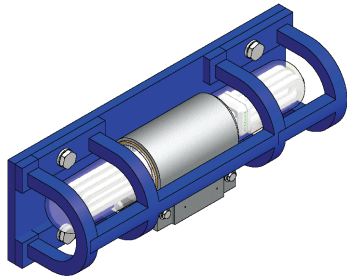

Mine Lighting Systems
 Mining Controls Inc.
 P.O. Box 1141
 Beckley, WV 25873
 304-252-6243
 larry.rowley@minelinesystems.com
 www.minelinesystems.com

OPERATING SPECIFICATION

FIXTURE VOLTAGE 120 VOLTS AC
 FIXTURE AMPERAGE 0.7 AMPS.
 FIXTURE WATTAGE 46 WATT FL.
 FIXTURE WEIGHT 37 LB. FOR ALUM.
 43 LB. FOR BRASS

7015-35777-3321

LP2(ALUM) HD Guard Short Amber Globe 26W 120VAC Ballast

Item	Qty.	Part Number	Description
1	4	1041-50003-1	1/4" - 20 X 1/2" Hex Bolt
2	4	1041-50004	1/4" Lock Washer
3	2	2020-29948-1	Locking Clip
4	2	2013-29913-1Y	Amber Globe
5	2	2019-31137-1	"O" Ring
6	2	2021-33251	26W Bulb Kit 120V
7	2	1041-50237-1	#6-32 X 3/8" Socket Head CS
8	4	1041-50042	#6 Lock Washer
9	4	1041-50041	#6 Flat Washer

Item	Qty.	Part Number	Description
10	1	2021-35344	Ballast
11	2	1041-50239-2	1/4" Hex Standoff 3/4" Long
12	1	2010-29912	Aluminum Housing
13	1	2022-31173-HD	Heavy Duty Guard Assembly
14	2	1041-50026	1/4" Flat Washer
15	2	1041-50003-10	1/4" - 20 X 3 1/2" Hex Bolt
16	2	1041-50020-3	1/4" - 20 X 1" Set Screw
17	2	1041-50218-1	#6-32 x 1" Socket Set Screw
18	1	2023-33965	Ground Wire