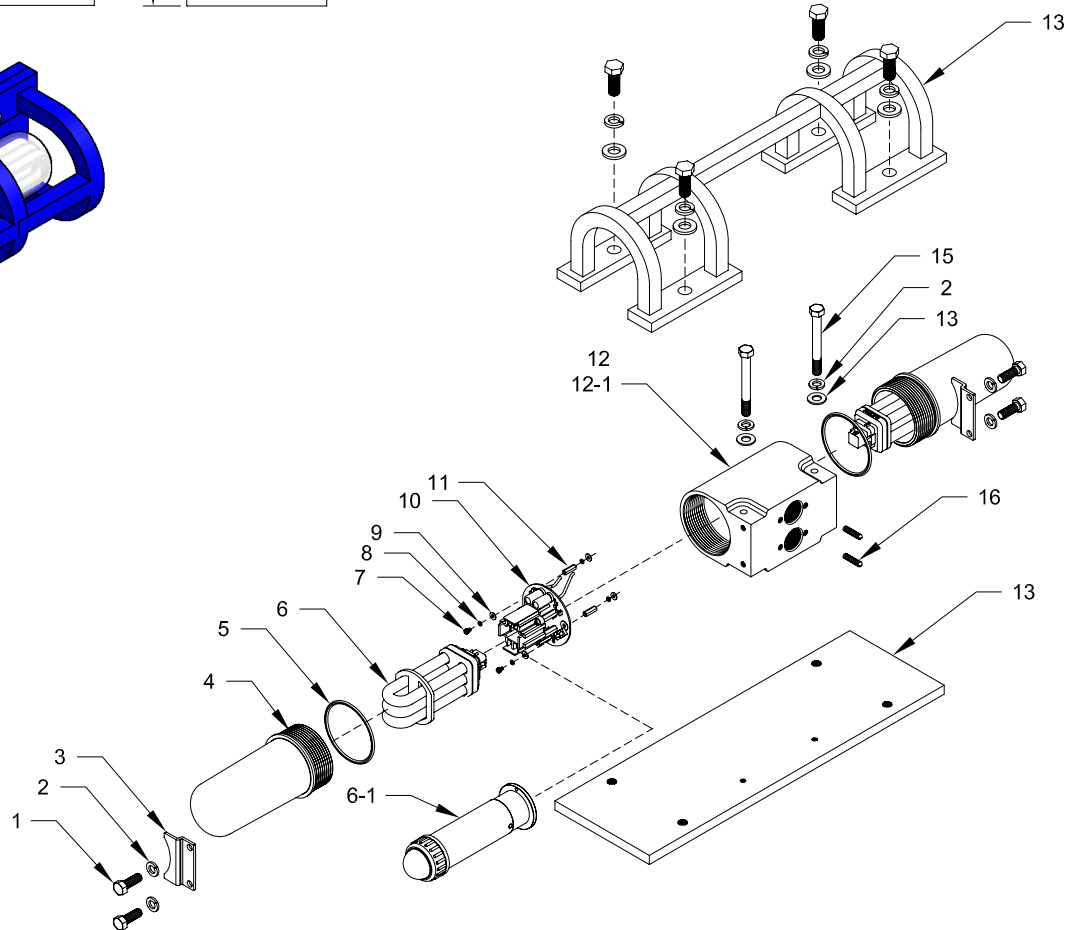

Mine Lighting Systems
 Mining Controls Inc.
 P.O. Box 1141
 Beckley, WV 25873
 304-252-6243
 larry.rowley@elginindustries.com
 www.minelinesystems.com

OPERATING SPECIFICATION

FIXTURE VOLTAGE 120 VOLTS AC
 FIXTURE AMPERAGE 0.7 AMPS.
 FIXTURE WATTAGE 46 WATT FL.
 FIXTURE WEIGHT 37 LB. FOR ALUM.
 43 LB. FOR BRASS

7015-35777-3331

LP2(ALUM) HD Guard Short Frosted Globe 26W 120VAC Ballast

Item	Qty.	Part Number	Description
1	4	1041-50003-1	1/4" - 20 X 1/2" Hex Bolt
2	4	1041-50004	1/4" Lock Washer
3	2	2020-29948-1	Locking Clip
4	2	2013-29913-1	Clear Globe
4-1	2	2013-29913-1Y	Amber Globe
4-2	2	2013-29913-1F	Frosted Globe
4-3	2	2013-29913-1R	Red Globe
4-4	2	2013-29913-1G	Green Globe
5	2	2019-31137-1	"O" Ring
6	2	2021-33251	26W Bulb Kit 120V (Sold Separately)
6-1	2	See Strobe Chart	Strobe Light (Sold Separately)

Item	Qty.	Part Number	Description
7	2	1041-50237-1	#6-32 X 3/8" Socket Head CS
8	4	1041-50042	#6 Lock Washer
9	4	1041-50041	#6 Flat Washer
10	1	2021-35344	Ballast
11	2	1041-50239-2	1/4" Hex Standoff 3/4" Long
12	1	2010-29912	Aluminum Housing
12-1	1	2011-29912-B	Brass Housing
13	1	2022-31173-HD	Heavy Duty Guard Assembly
14	2	1041-50026	1/4" Flat Washer
15	2	1041-50003-10	1/4" - 20 X 3 1/2" Hex Bolt
16	2	1041-50020-3	1/4" - 20 X 1" Set Screw