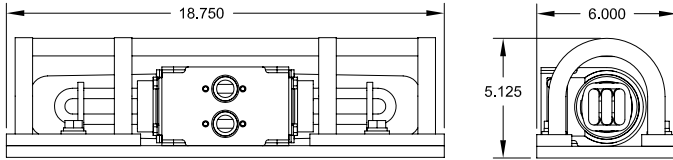

Mine Lighting Systems
 Mining Controls Inc.
 P.O. Box 1141
 Beckley, WV 25873
 304-252-6243
 larry.rowley@elginindustries.com
 www.minelinesystems.com

OPERATING SPECIFICATION

FIXTURE VOLTAGE 120 VOLTS AC
 FIXTURE AMPERAGE 0.7 AMPS.
 FIXTURE WATTAGE 46 WATT FL.
 FIXTURE WEIGHT 37 LB. FOR ALUM.
 43 LB. FOR BRASS

7015-35777-3331

LP2(ALUM) HD Guard Short Frosted Globe 26W 120VAC Ballast

Item	Qty.	Part Number	Description
1	4	1041-50003-1	1/4" - 20 X 1/2" Hex Bolt
2	4	1041-50004	1/4" Lock Washer
3	2	2020-29948-1	Locking Clip
4	2	2013-29913-1	Clear Globe
4-1	2	2013-29913-1Y	Amber Globe
4-2	2	2013-29913-1F	Frosted Globe
4-3	2	2013-29913-1R	Red Globe
4-4	2	2013-29913-1G	Green Globe
5	2	2019-31137-1	"O" Ring
6	2	2021-33251	26W Bulb Kit 120V (Sold Separately)
6-1	2	See Strobe Chart	Strobe Light (Sold Separately)

Item	Qty.	Part Number	Description
7	2	1041-50237-1	#6-32 X 3/8" Socket Head CS
8	4	1041-50042	#6 Lock Washer
9	4	1041-50041	#6 Flat Washer
10	1	2021-35344	Ballast
11	2	1041-50239-2	1/4" Hex Standoff 3/4" Long
12	1	2010-29912	Aluminum Housing
12-1	1	2011-29912-B	Brass Housing
13	1	2022-31173-HD	Heavy Duty Guard Assembly
14	2	1041-50026	1/4" Flat Washer
15	2	1041-50003-10	1/4" - 20 X 3 1/2" Hex Bolt
16	2	1041-50020-3	1/4" - 20 X 1" Set Screw