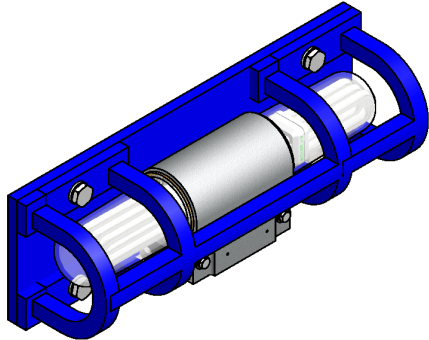

Mine Lighting Systems
 Mining Controls Inc.
 P.O. Box 1141
 Beckley, WV 25873
 304-252-6243
 larry.rowley@elginindustries.com
 www.minelinesystems.com

OPERATING SPECIFICATION

FIXTURE VOLTAGE 120 VOLTS AC
 FIXTURE AMPERAGE 0.7 AMPS.
 FIXTURE WATTAGE 46 WATT FL.
 FIXTURE WEIGHT 37 LB. FOR ALUM.
 43 LB. FOR BRASS

7015-35777-3331

LP2(ALUM) HD Guard Short Frosted Globe 26W 120VAC Ballast

Item	Qty.	Part Number	Description
1	4	1041-50003-1	1/4" - 20 X 1/2" Hex Bolt
2	4	1041-50004	1/4" Lock Washer
3	2	2020-29948-1	Locking Clip
4	2	2013-29913-1	Clear Globe
4-1	2	2013-29913-1Y	Amber Globe
4-2	2	2013-29913-1F	Frosted Globe
4-3	2	2013-29913-1R	Red Globe
4-4	2	2013-29913-1G	Green Globe
5	2	2019-31137-1	"O" Ring
6	2	2021-33251	26W Bulb Kit 120V (Sold Separately)
6-1	2	See Strobe Chart	Strobe Light (Sold Separately)

Item	Qty.	Part Number	Description
7	2	1041-50237-1	#6-32 X 3/8" Socket Head CS
8	4	1041-50042	#6 Lock Washer
9	4	1041-50041	#6 Flat Washer
10	1	2021-35344	Ballast
11	2	1041-50239-2	1/4" Hex Standoff 3/4" Long
12	1	2010-29912	Aluminum Housing
12-1	1	2011-29912-B	Brass Housing
13	1	2022-31173-HD	Heavy Duty Guard Assembly
14	2	1041-50026	1/4" Flat Washer
15	2	1041-50003-10	1/4" - 20 X 3 1/2" Hex Bolt
16	2	1041-50020-3	1/4" - 20 X 1" Set Screw