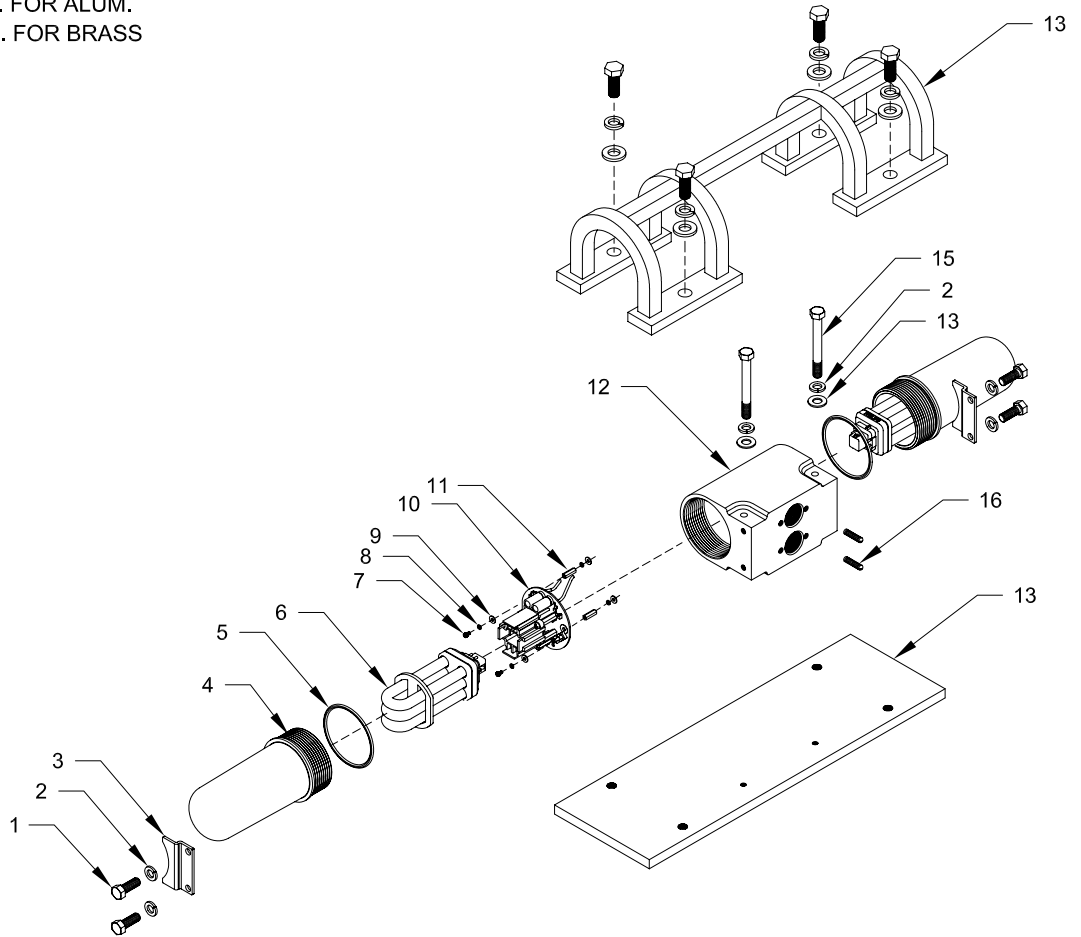

Mine Lighting Systems
 Mining Controls Inc.
 P.O. Box 1141
 Beckley, WV 25873
 304-252-6243
 larry.rowley@elginindustries.com
 www.minelinesystems.com

OPERATING SPECIFICATION

FIXTURE VOLTAGE 120 VOLTS AC
 FIXTURE AMPERAGE 0.7 AMPS.
 FIXTURE WATTAGE 46 WATT FL.
 FIXTURE WEIGHT 37 LB. FOR ALUM.
 43 LB. FOR BRASS

7015-35777-4311

LP2(BRASS) HD Guard Short Clear Globe 26W 120VAC Ballast

Item	Qty.	Part Number	Description	Item	Qty.	Part Number	Description
1	4	1041-50003-1	1/4" - 20 X 1/2" Hex Bolt	9	4	1041-50041	#6 Flat Washer
2	4	1041-50004	1/4" Lock Washer	10	1	2021-35344	Ballast
3	2	2020-29948-1	Locking Clip	11	2	1041-50239-2	1/4" Hex Standoff 3/4" Long
4	2	2013-29913-1	Clear Globe	12	1	2010-29912	Aluminum Housing
5	2	2019-31137-1	"O" Ring	13	1	2022-31173-HD	Heavy Duty Guard Assembly
6	2	2021-33251	26W Bulb Kit 120V (Sold Separately)	14	2	1041-50026	1/4" Flat Washer
7	2	1041-50237-1	#6-32 X 3/8" Socket Head CS	15	2	1041-50003-10	1/4" - 20 X 3 1/2" Hex Bolt
8	4	1041-50042	#6 Lock Washer	16	2	1041-50020-3	1/4" - 20 X 1" Set Screw