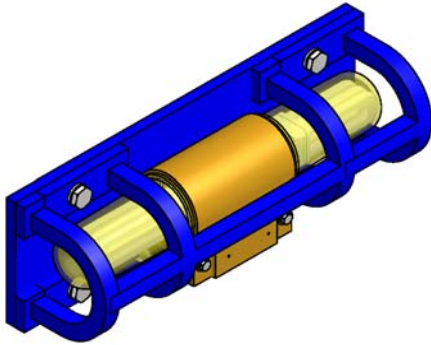

Mine Lighting Systems
 Mining Controls Inc.
 P.O. Box 1141
 Beckley, WV 25873
 304-252-6243
 lrowley@minelightingsystems.com

OPERATING SPECIFICATION

FIXTURE VOLTAGE 120 VOLTS AC
 FIXTURE AMPERAGE 0.7 AMPS.
 FIXTURE WATTAGE 46 WATT FL.
 FIXTURE WEIGHT 37 LB. FOR ALUM.
 43 LB. FOR BRASS

7015-35777-4321

LP2(BRASS) HD Guard Short Amber Globe 26W 120VAC Ballast

Item	Qty.	Part Number	Description
1	4	1041-50003-1	1/4" - 20 X 1/2" Hex Bolt
2	4	1041-50004	1/4" Lock Washer
3	2	2020-29948-1	Locking Clip
4	2	2013-29913-1Y	Amber Globe
5	2	2019-31137-1	"O" Ring
6	2	2021-33251	26W Bulb Kit 120V (Sold Separately)
7	2	1041-50237-1	#6-32 X 3/8" Socket Head CS
8	4	1041-50042	#6 Lock Washer

Item	Qty.	Part Number	Description
9	4	1041-50041	#6 Flat Washer
10	1	2021-35344	Ballast
11	2	1041-50239-2	1/4" Hex Standoff 3/4" Long
12	1	2010-29912	Aluminum Housing
13	1	2022-31173-HD	Heavy Duty Guard Assembly
14	2	1041-50026	1/4" Flat Washer
15	2	1041-50003-10	1/4" - 20 X 3 1/2" Hex Bolt
16	2	1041-50020-3	1/4" - 20 X 1" Set Screw