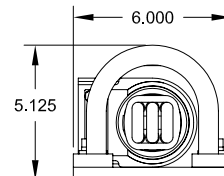

7015-35777-4321

LP2(BRASS) HD Guard Short Amber Globe 26W 120VAC Ballast

Item	Qty.	Part Number	Description
1	4	1041-50003-1	1/4" - 20 X 1/2" Hex Bolt
2	4	1041-50004	1/4" Lock Washer
3	2	2020-29948-1	Locking Clip
4	2	2013-29913-1Y	Amber Globe
5	2	2019-31137-1	"O" Ring
6	2	2021-33251	26W Bulb Kit 120V (Sold Separately)
7	2	1041-50237-1	#6-32 X 3/8" Socket Head CS
8	4	1041-50042	#6 Lock Washer

Item	Qty.	Part Number	Description
9	4	1041-50041	#6 Flat Washer
10	1	2021-35344	Ballast
11	2	1041-50239-2	1/4" Hex Standoff 3/4" Long
12	1	2010-29912	Aluminum Housing
13	1	2022-31173-HD	Heavy Duty Guard Assembly
14	2	1041-50026	1/4" Flat Washer
15	2	1041-50003-10	1/4" - 20 X 3 1/2" Hex Bolt
16	2	1041-50020-3	1/4" - 20 X 1" Set Screw