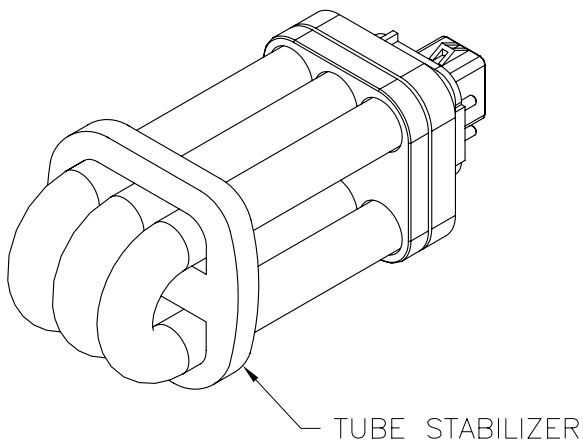

Mine Lighting Systems
 Mining Controls Inc.
 P.O. Box 1141
 Beckley, WV 25873
 304-252-6243
 lrowley@minelightingsystems.com

OPERATING SPECIFICATION

FIXTURE VOLTAGE 120 VOLTS AC
 FIXTURE AMPERAGE 0.7 AMPS.
 FIXTURE WATTAGE 46 WATT FL.
 FIXTURE WEIGHT 37 LB. FOR ALUM.
 43 LB. FOR BRASS

7015-35777-4321

LP2(BRASS) HD Guard Short Amber Globe 26W 120VAC Ballast

Item	Qty.	Part Number	Description
1	4	1041-50003-1	1/4" - 20 X 1/2" Hex Bolt
2	4	1041-50004	1/4" Lock Washer
3	2	2020-29948-1	Locking Clip
4	2	2013-29913-1Y	Amber Globe
5	2	2019-31137-1	"O" Ring
6	2	2021-33251	26W Bulb Kit 120V (Sold Separately)
7	2	1041-50237-1	#6-32 X 3/8" Socket Head CS
8	4	1041-50042	#6 Lock Washer

Item	Qty.	Part Number	Description
9	4	1041-50041	#6 Flat Washer
10	1	2021-35344	Ballast
11	2	1041-50239-2	1/4" Hex Standoff 3/4" Long
12	1	2010-29912	Aluminum Housing
13	1	2022-31173-HD	Heavy Duty Guard Assembly
14	2	1041-50026	1/4" Flat Washer
15	2	1041-50003-10	1/4" - 20 X 3 1/2" Hex Bolt
16	2	1041-50020-3	1/4" - 20 X 1" Set Screw

www.minelightingsystems.com Mining Controls Inc. 304-252-6243

WARNING

DO NOT OVER-STRETCH TUBE STABILIZER
TUBE STABILIZER IS MADE OF SPONGE RUBBER AND
WILL BREAK IF OVER-STRETCHED

2021-35421-2
26 WATT 4 PIN BULB KIT