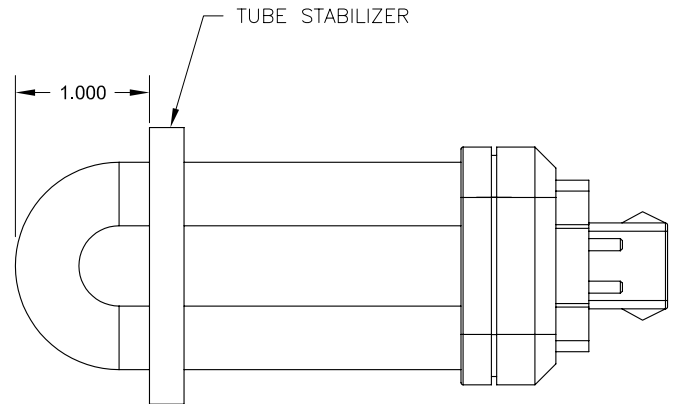

WARNING

DO NOT OVER-STRETCH TUBE STABILIZER
TUBE STABILIZER IS MADE OF SPONGE RUBBER AND
WILL BREAK IF OVER-STRETCHED

2021-35421-2
26 WATT 4 PIN BULB KIT