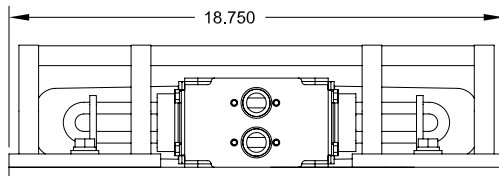

Mine Lighting Systems
 Mining Controls Inc.
 P.O. Box 1141
 Beckley, WV 25873
 304-252-6243
 lrowley@minelightingsystems.com

OPERATING SPECIFICATION

FIXTURE VOLTAGE 120 VOLTS AC
 FIXTURE AMPERAGE 0.7 AMPS.
 FIXTURE WATTAGE 46 WATT FL.
 FIXTURE WEIGHT 37 LB. FOR ALUM.
 43 LB. FOR BRASS

7015-35777-4321

LP2(BRASS) HD Guard Short Amber Globe 26W 120VAC Ballast

Item	Qty.	Part Number	Description
1	4	1041-50003-1	1/4" - 20 X 1/2" Hex Bolt
2	4	1041-50004	1/4" Lock Washer
3	2	2020-29948-1	Locking Clip
4	2	2013-29913-1Y	Amber Globe
5	2	2019-31137-1	"O" Ring
6	2	2021-33251	26W Bulb Kit 120V (Sold Separately)
7	2	1041-50237-1	#6-32 X 3/8" Socket Head CS
8	4	1041-50042	#6 Lock Washer

Item	Qty.	Part Number	Description
9	4	1041-50041	#6 Flat Washer
10	1	2021-35344	Ballast
11	2	1041-50239-2	1/4" Hex Standoff 3/4" Long
12	1	2010-29912	Aluminum Housing
13	1	2022-31173-HD	Heavy Duty Guard Assembly
14	2	1041-50026	1/4" Flat Washer
15	2	1041-50003-10	1/4" - 20 X 3 1/2" Hex Bolt
16	2	1041-50020-3	1/4" - 20 X 1" Set Screw