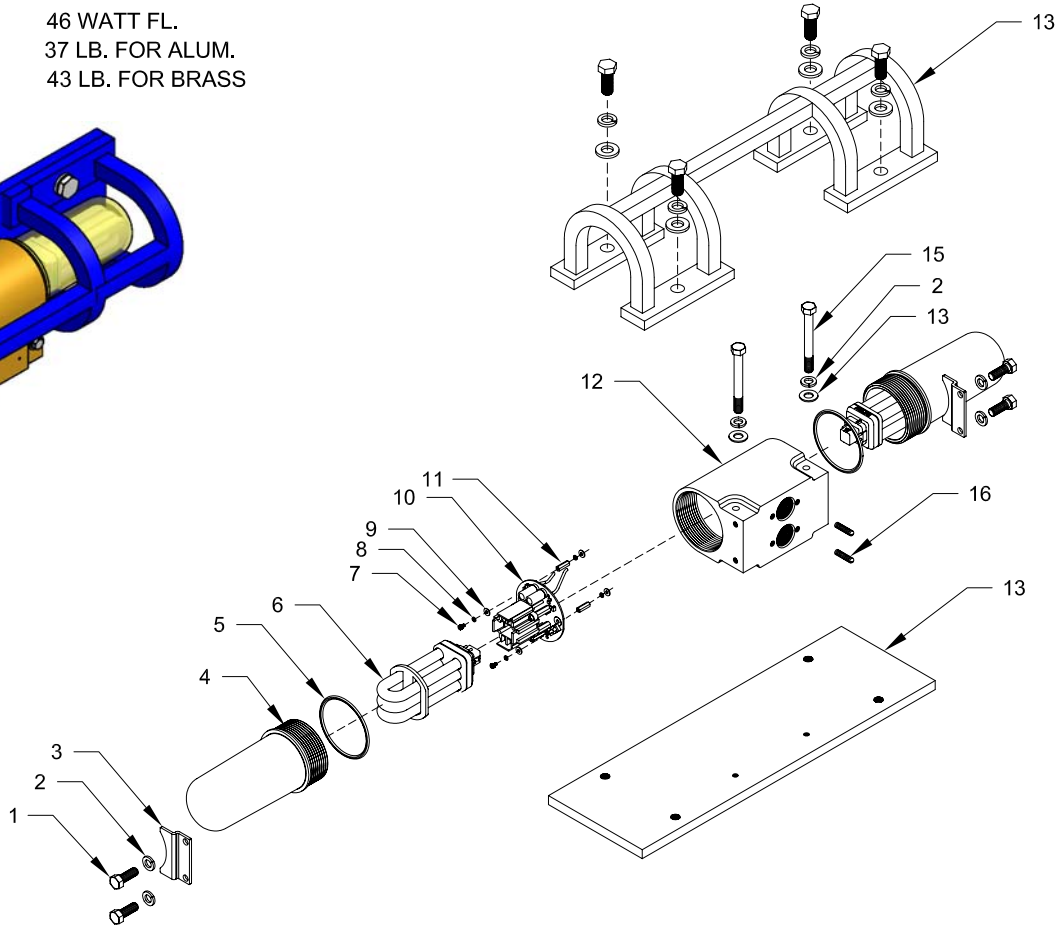

Mine Lighting Systems
 Mining Controls Inc.
 P.O. Box 1141
 Beckley, WV 25873
 304-252-6243
 lrowley@minelightingsystems.com

OPERATING SPECIFICATION

FIXTURE VOLTAGE 120 VOLTS AC
 FIXTURE AMPERAGE 0.7 AMPS.
 FIXTURE WATTAGE 46 WATT FL.
 FIXTURE WEIGHT 37 LB. FOR ALUM.
 43 LB. FOR BRASS

7015-35777-4321

LP2(BRASS) HD Guard Short Amber Globe 26W 120VAC Ballast

Item	Qty.	Part Number	Description
1	4	1041-50003-1	1/4" - 20 X 1/2" Hex Bolt
2	4	1041-50004	1/4" Lock Washer
3	2	2020-29948-1	Locking Clip
4	2	2013-29913-1Y	Amber Globe
5	2	2019-31137-1	"O" Ring
6	2	2021-33251	26W Bulb Kit 120V (Sold Separately)
7	2	1041-50237-1	#6-32 X 3/8" Socket Head CS
8	4	1041-50042	#6 Lock Washer

Item	Qty.	Part Number	Description
9	4	1041-50041	#6 Flat Washer
10	1	2021-35344	Ballast
11	2	1041-50239-2	1/4" Hex Standoff 3/4" Long
12	1	2010-29912	Aluminum Housing
13	1	2022-31173-HD	Heavy Duty Guard Assembly
14	2	1041-50026	1/4" Flat Washer
15	2	1041-50003-10	1/4" - 20 X 3 1/2" Hex Bolt
16	2	1041-50020-3	1/4" - 20 X 1" Set Screw

www.minelightingsystems.com Mining Controls Inc. 304-252-6243

WARNING

DO NOT OVER-STRETCH TUBE STABILIZER
TUBE STABILIZER IS MADE OF SPONGE RUBBER AND
WILL BREAK IF OVER-STRETCHED

2021-35421-2
26 WATT 4 PIN BULB KIT