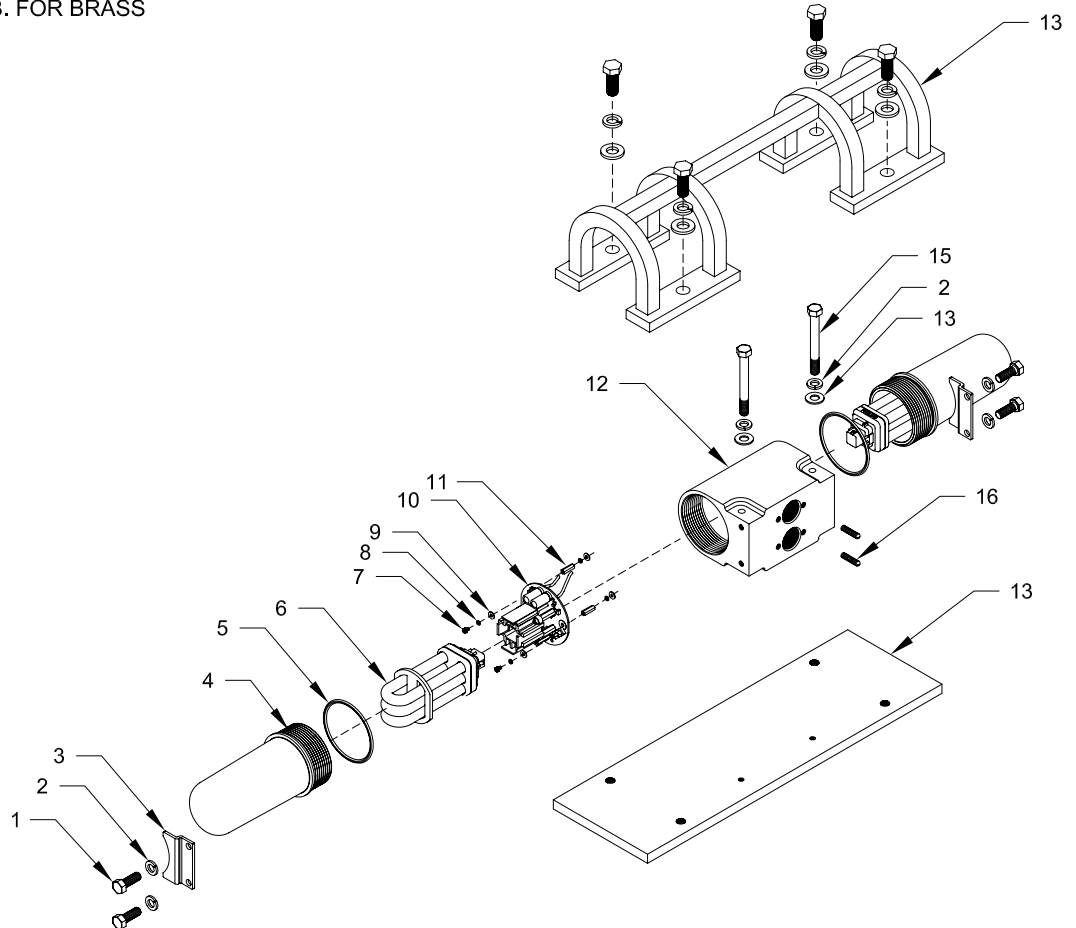

Mine Lighting Systems
 Mining Controls Inc.
 P.O. Box 1141
 Beckley, WV 25873
 304-252-6243
 larry.rowley@elginindustries.com
 www.minelinesystems.com

OPERATING SPECIFICATION

FIXTURE VOLTAGE 120 VOLTS AC
 FIXTURE AMPERAGE 0.7 AMPS.
 FIXTURE WATTAGE 46 WATT FL.
 FIXTURE WEIGHT 37 LB. FOR ALUM.
 43 LB. FOR BRASS

7015-35777-4331

LP2(BRASS) HD Guard Short Frosted Globe 26W 120VAC Ballast

Item	Qty.	Part Number	Description
1	4	1041-50003-1	1/4" - 20 X 1/2" Hex Bolt
2	4	1041-50004	1/4" Lock Washer
3	2	2020-29948-1	Locking Clip
4	2	2013-29913-1F	Frosted Globe
5	2	2019-31137-1	"O" Ring
6	2	2021-33251	26W Bulb Kit 120V (Sold Separately)
7	2	1041-50237-1	#6-32 X 3/8" Socket Head CS
8	4	1041-50042	#6 Lock Washer

Item	Qty.	Part Number	Description
9	4	1041-50041	#6 Flat Washer
10	1	2021-35344	Ballast
11	2	1041-50239-2	1/4" Hex Standoff 3/4" Long
12	1	2011-29912-B	Brass Housing
13	1	2022-31173-HD	Heavy Duty Guard Assembly
14	2	1041-50026	1/4" Flat Washer
15	2	1041-50003-10	1/4" - 20 X 3 1/2" Hex Bolt
16	2	1041-50020-3	1/4" - 20 X 1" Set Screw