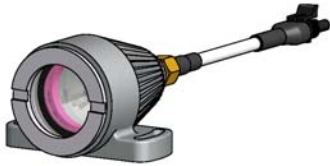

Mine Lighting Systems
 Mining Controls Inc.
 P.O. Box 1141
 Beckley, WV 25873
 304-252-6243
 Larry.Rowley@elginindustries.com
 www.minelinesystems.com

Note: Wiring The Connector
 Slot (A) White Wire = 24 Volts Positive
 Slot (B) Black Wire = 24 Volts Negative

7030-35870-3

Model MCI50 Water Tight Fixture With In-Line Screw Socket, 55 Watt 28 VAC/DC Anti-Vibration Flood Lamp and 12" Weather Pak Pigtail Connector

Item	Qty.	Part Number	Description
1	1	2010-34128	Clear Lens Assembly
2	1	2019-29731-6	O Ring
3	1	2023-34238-1	Lamp Holder Kit
3-1	1	3015-33835	Snap Ring
3-2	1	1031-33578-1	Black Ring
3-3	1	3018-33571-3	Lamp Holder
4	1	2021-29730-4	Bulb 50 Watt 24 Volt
5	1	2020-32773-3	Socket With Lock Screws Inline
6	3 FT.	6012-33581	Socket Wire
7	1 FT.	1051-33726	Socket Wire Slewing
8	1	2010-35770-2	Alum. Housing
9	1	1037-34348-5	Weather Pack Straight Pigtail Assembly
10	1	1037-34348-6	Weather Pack Receptacle Assembly