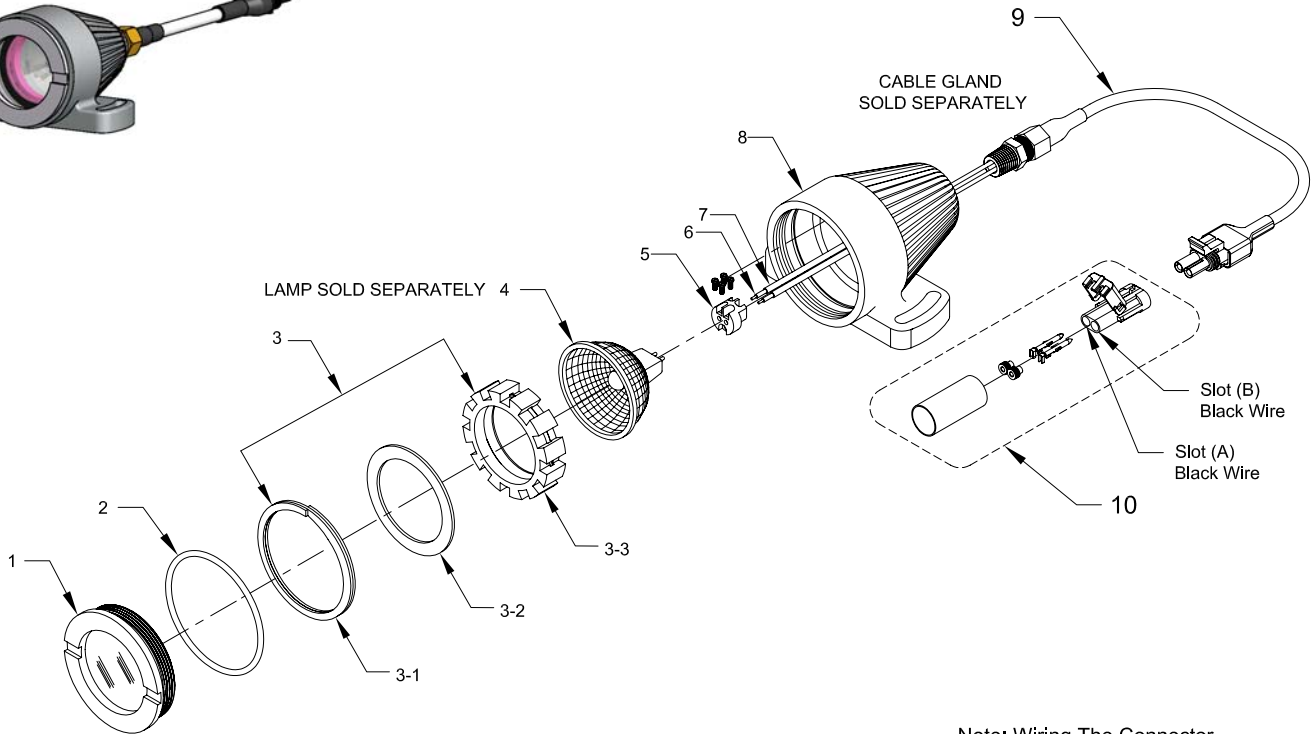

Mine Lighting Systems
 Mining Controls Inc.
 P.O. Box 1141
 Beckley, WV 25873
 304-252-6243
 Larry.Rowley@elginindustries.com
 www.minelinesystems.com

Note: Wiring The Connector
 Slot (A) White Wire = 24 Volts Positive
 Slot (B) Black Wire = 24 Volts Negative

7030-35870-3

Model MCI50 Water Tight Fixture With In-Line Screw Socket, 55 Watt 28 VAC/DC Anti-Vibration Flood Lamp and 12" Weather Pak Pigtail Connector

Item	Qty.	Part Number	Description
1	1	2010-34128	Clear Lens Assembly
2	1	2019-29731-6	O Ring
3	1	2023-34238-1	Lamp Holder Kit
3-1	1	3015-33835	Snap Ring
3-2	1	1031-33578-1	Black Ring
3-3	1	3018-33571-3	Lamp Holder
4	1	2021-29730-4	Bulb 50 Watt 24 Volt
5	1	2020-32773-3	Socket With Lock Screws Inline
6	3 FT.	6012-33581	Socket Wire
7	1 FT.	1051-33726	Socket Wire Slewing
8	1	2010-35770-2	Alum. Housing
9	1	1037-34348-5	Weather Pack Straight Pigtail Assembly
10	1	1037-34348-6	Weather Pack Receptacle Assembly