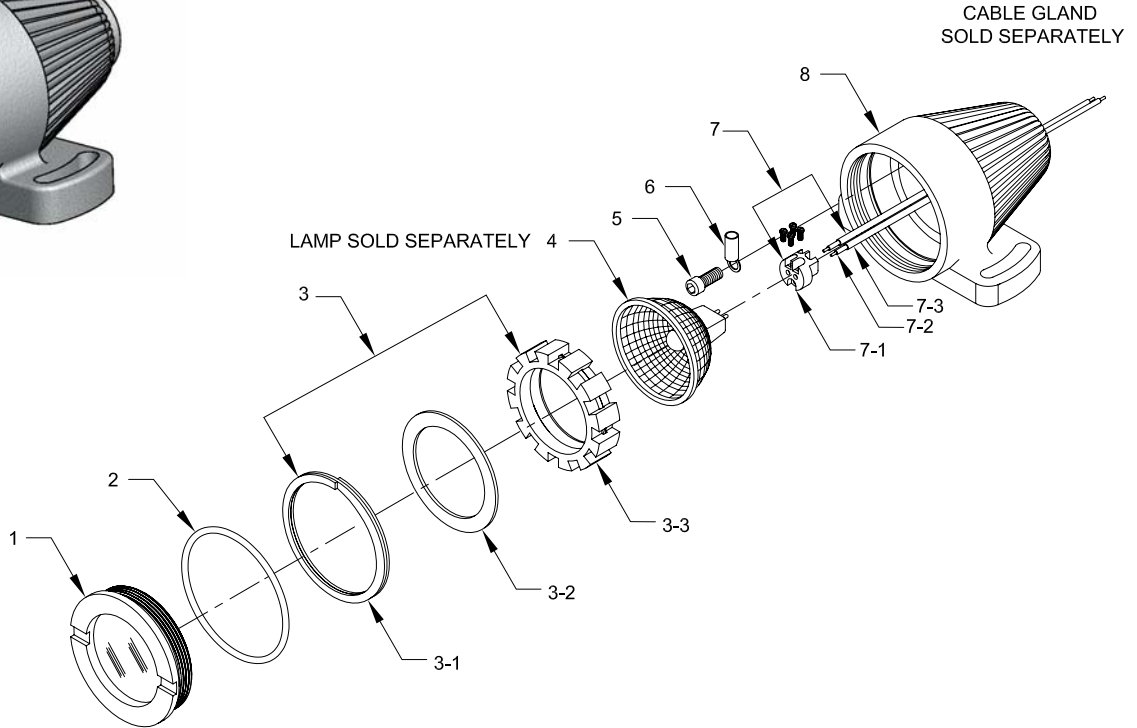

**Mine Lighting Systems
Mining Controls Inc.**
P.O. Box 1141
Beckley, WV 25873
304-252-6243
Larry.Rowley@elginindustries.com
www.minelinesystems.net

7030-35870

MCI 50 Water Tight Head Light With In-Line Socket, Ground Screw And No Lamp Or Packing Gland

Item	Qty.	Part Number	Description
1	1	2010-34128	Clear Lens Assembly
2	1	2019-29731-6	O Ring
3	1	2023-34238-1	Lamp Holder Kit
3-1	1	3015-33835	Snap Ring
3-2	1	1031-33578-1	Black Ring
3-3	1	3018-33571-3	Lamp Holder
4	1	See Bulb Chart	Lamp Sold Separately
5	1	1041-50237-2	#6-32 SH Cap Screw
6	1	1035-20301-14	Ring Terminal
7	1	2020-32773-21	Socket Kit
7-1	1	2020-32773-3	Socket With Lock Screws Inline
7-2	3 FT.	6012-33581	Socket Wire
7-3	1 FT.	1051-33726	Socket Wire Slewing
8	1	2010-35770-2	Alum. Housing