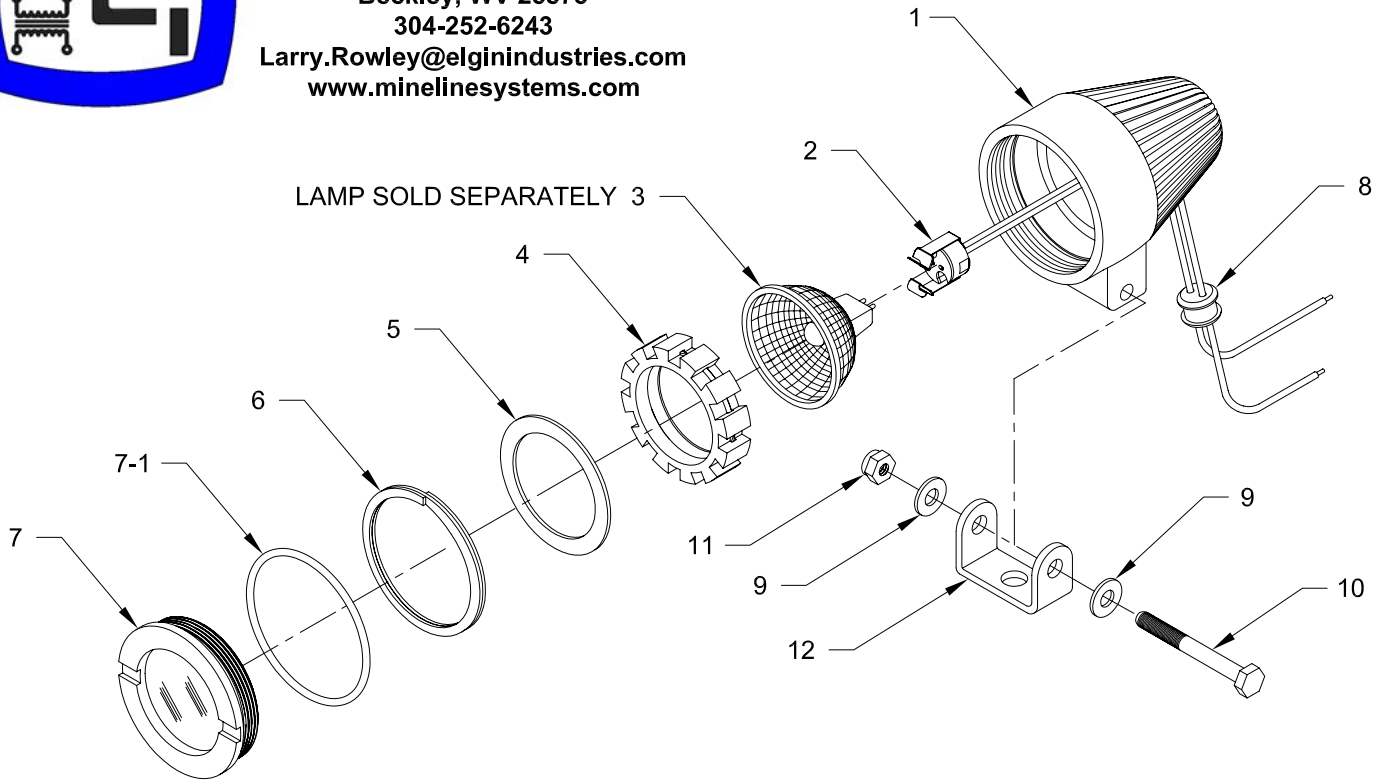

**Mine Lighting Systems
Mining Controls Inc.**
P.O. Box 1141
Beckley, WV 25873
304-252-6243
Larry.Rowley@elginindustries.com
www.minelinesystems.com

7030-35880-15

T50 Standard Swivel Mount Head Light With Clip Socket And No Lamp

Item	Qty.	Part Number	Description
1	1	2010-35771-2	Alum. Housing
2	1	2020-29729-1	Socket Clip
3	1	See Bulb Chart	Bulb Sold Separately
4	1	3018-33571-3	Lamp Holder
5	1	1031-33578	Black Ring
6	1	3015-33835	Snap Ring
7-1	1	2019-29731-6	O Ring
7	1	2010-34128	Clear Lens Assembly
8	1	3018-33620-2	Wire Grip And Seal
9	2	1041-50026	1/4" Flat Washer
10	1	1041-50003-18	Bolt 1/4-20 X 2-1/4
11	1	1041-50024-2	Nylon Lock Nut 1/4-20 Hex
12	1	2022-33620-1	"U" Mounting Bracket

FIXTURE WEIGHT 2 LB. MAX.