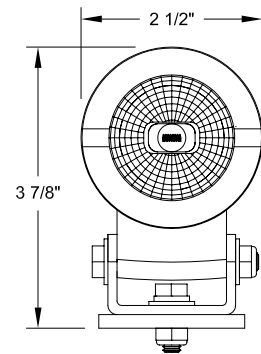

Item	Qty.	Part Number	Description
1	1	2010-35771-2	Alum. Housing
2	1	2020-29729-1	Socket Clip
3	1	See Bulb Chart	Bulb Sold Separately
4	1	3018-33571-3	Lamp Holder
5	1	1031-33578	Black Ring
6	1	3015-33835	Snap Ring
7-1	1	2019-29731-6	O Ring
7	1	2010-34128	Clear Lens Assembly
8	1	3018-33620-2	Wire Grip And Seal
9	2	1041-50026	1/4" Flat Washer
10	1	1041-50003-18	Bolt 1/4-20 X 2-1/4
11	1	1041-50024-2	Nylon Lock Nut 1/4-20 Hex
12	1	2022-33620-1	"U" Mounting Bracket

FIXTURE WEIGHT 2 LB. MAX.