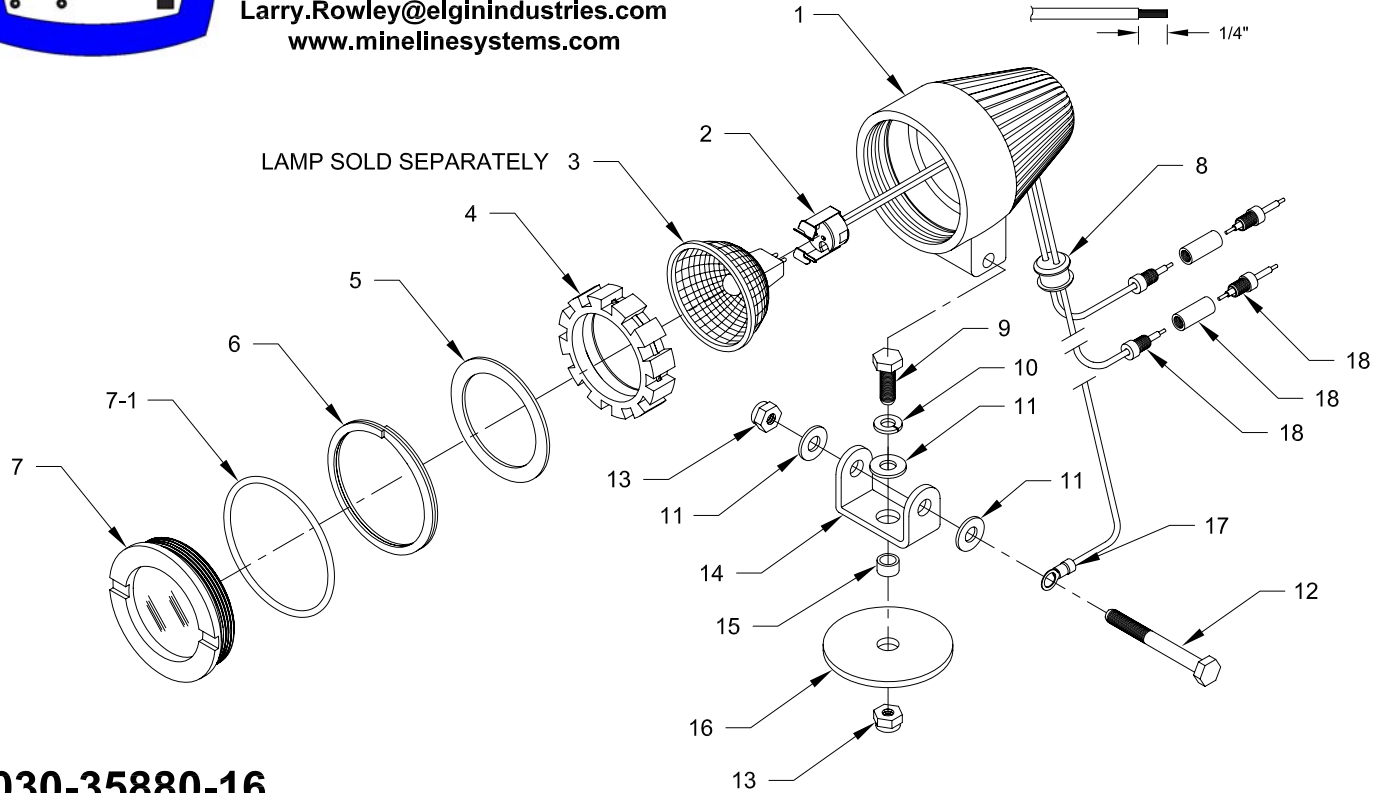

Mine Lighting Systems
Mining Controls Inc.
P.O. Box 1141
Beckley, WV 25873
304-252-6243

Larry.Rowley@elginindustries.com
www.minelinesystems.com

7030-35880-16

T50 Standard Swivel Mount Head Light With Clip Socket, Posi-Lock Connectors And No Lamp

Item	Qty.	Part Number	Description
1	1	2010-35771-2	Alum. Housing
2	1	2020-29729-1	Clip Socket
3	1	See Bulb Chart	Lamp Sold Separately
4	1	3018-33571-3	Lamp Holder
5	1	1031-33578	Black Ring
6	1	3015-33835	Snap Ring
7-1	1	2019-29731-6	O Ring
7	1	2010-34128	Clear Lens Assembly
8	1	3018-33620-2	Wire Grip And Seal
9	1	1041-50003-3	Bolt 1/4-20 X 1 Hex Head
10	1	1041-50004	1/4" Lock Washer
11	3	1041-50026	1/4" Flat Washer
12	1	1041-50003-18	Bolt 1/4-20 X 2-1/4 Hex Head
13	2	1041-50024-2	Nylon Lock Nut 1/4-20 Hex
14	1	2022-33620-1	"U" Mounting Bracket
15	1	2010-33323-1	Spacer Tube
16	1	3018-33620-3	Base Pad
17	1	1035-20301-3	Blue O-Ring Terminal
18	2	1035-33794-1	Posi-Lock Wire Connector