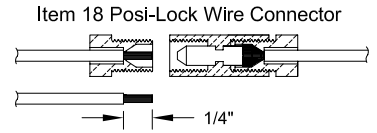

7030-35880-16

T50 Standard Swivel Mount Head Light With Clip Socket, Posi-Lock Connectors And No Lamp

Item	Qty.	Part Number	Description
1	1	2010-35771-2	Alum. Housing
2	1	2020-29729-1	Clip Socket
3	1	See Bulb Chart	Lamp Sold Separately
4	1	3018-33571-3	Lamp Holder
5	1	1031-33578	Black Ring
6	1	3015-33835	Snap Ring
7-1	1	2019-29731-6	O Ring
7	1	2010-34128	Clear Lens Assembly
8	1	3018-33620-2	Wire Grip And Seal
9	1	1041-50003-3	Bolt 1/4-20 X 1 Hex Head
10	1	1041-50004	1/4" Lock Washer
11	3	1041-50026	1/4" Flat Washer
12	1	1041-50003-18	Bolt 1/4-20 X 2-1/4 Hex Head
13	2	1041-50024-2	Nylon Lock Nut 1/4-20 Hex
14	1	2022-33620-1	"U" Mounting Bracket
15	1	2010-33323-1	Spacer Tube
16	1	3018-33620-3	Base Pad
17	1	1035-20301-3	Blue O-Ring Terminal
18	2	1035-33794-1	Posi-Lock Wire Connector