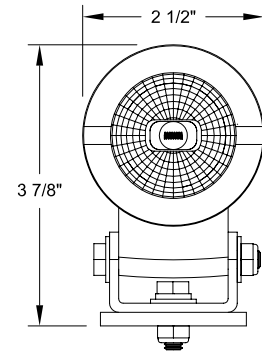

## T50 Standard Swivel Mount Head Light With Clip Socket, Posi-Lock Connectors And No Lamp

Item	Qty.	Part Number	Description
1	1	2010-35771-2	Alum. Housing
2	1	2020-29729-1	Clip Socket
3	1	See Bulb Chart	Lamp Sold Separately
4	1	3018-33571-3	Lamp Holder
5	1	1031-33578	Black Ring
6	1	3015-33835	Snap Ring
7-1	1	2019-29731-6	O Ring
7	1	2010-34128	Clear Lens Assembly
8	1	3018-33620-2	Wire Grip And Seal
9	1	1041-50003-3	Bolt 1/4-20 X 1 Hex Head
10	1	1041-50004	1/4" Lock Washer
11	3	1041-50026	1/4" Flat Washer
12	1	1041-50003-18	Bolt 1/4-20 X 2-1/4 Hex Head
13	2	1041-50024-2	Nylon Lock Nut 1/4-20 Hex
14	1	2022-33620-1	"U" Mounting Bracket
15	1	2010-33323-1	Spacer Tube
16	1	3018-33620-3	Base Pad
17	1	1035-20301-3	Blue O-Ring Terminal
18	2	1035-33794-1	Posi-Lock Wire Connector

FIXTURE WEIGHT 2 LB. MAX.