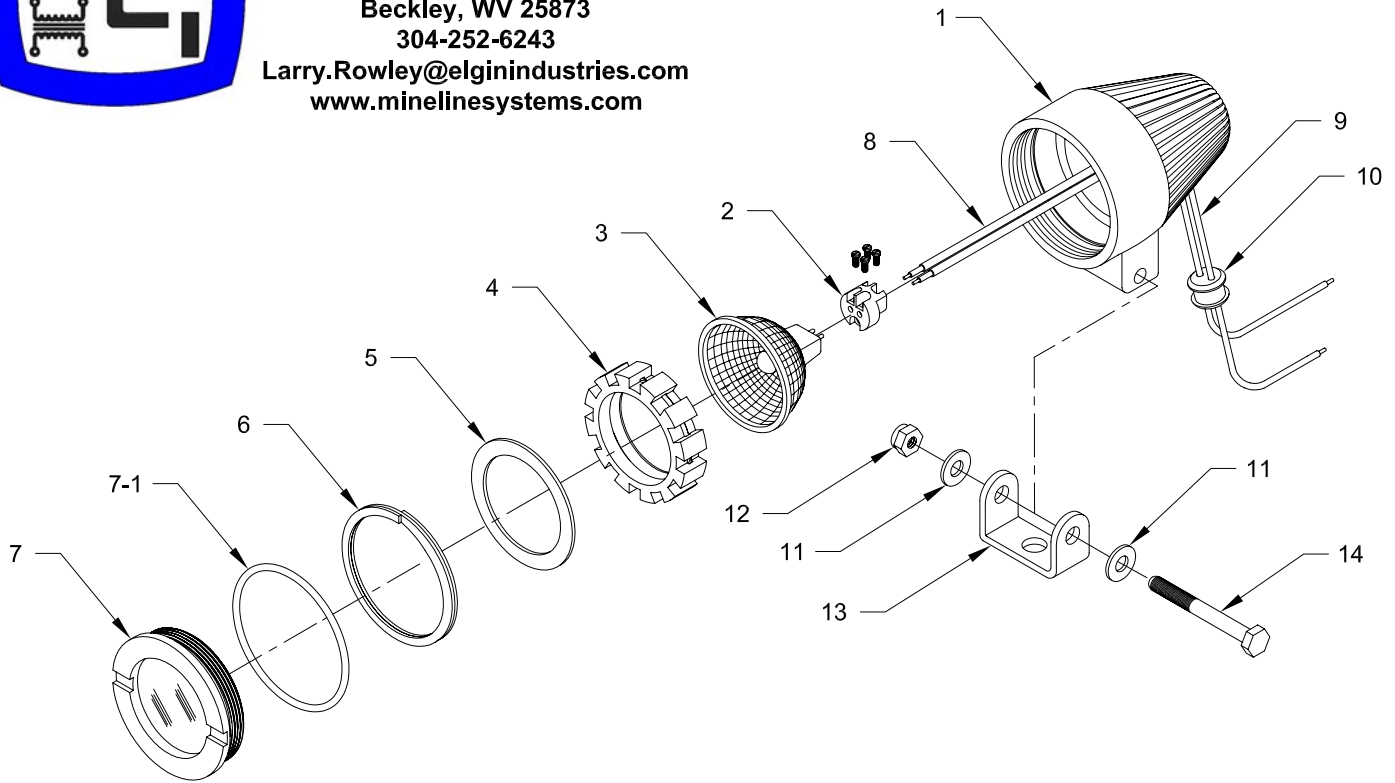

Mine Lighting Systems
Mining Controls Inc.
P.O. Box 1141
Beckley, WV 25873
304-252-6243
Larry.Rowley@elginindustries.com
www.minelinesystems.com

7030-35880-2

T50 Standard Swivel Mount Head Light With Inline Screw Socket, 12 Volt AC\DC 50 Watt Flood Lamp

Item	Qty.	Part Number	Description
1	1	2010-35771-2	Alum. Housing
2	1	2020-32773-3	Socket
3	1	2021-29730-33	Lamp 50 Watt 12 Volt
4	1	3018-33571-3	Lamp Holder
5	1	1031-33578	Black Ring
6	1	3015-33835	Snap Ring
7-1	1	2019-29731-6	O Ring
7	1	2010-34128	Clear Lens Assembly
8	1 FT.	1051-33726	Sleeving
9	3 FT.	6012-33581	Socket Wire
10	1	3018-33620-2	Wire Grip And Seal
11	2	1041-50026	1/4" Flat Washer
12	1	1041-50024-2	Nylon Lock Nut 1/4-20 Hex
13	1	2022-33620-1	"U" Mounting Bracket
14	1	1041-50003-18	Bolt 1/4-20 X 2-1/4