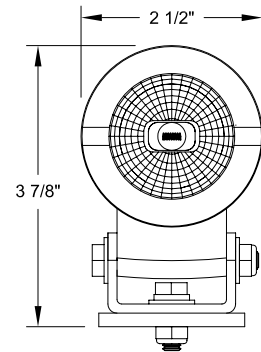

### T50 Standard Swivel Mount Head Light With Inline Screw Socket, 12 Volt AC\DC 50 Watt Flood Lamp

Item	Qty.	Part Number	Description
1	1	2010-35771-2	Alum. Housing
2	1	2020-32773-3	Socket
3	1	2021-29730-33	Lamp 50 Watt 12 Volt
4	1	3018-33571-3	Lamp Holder
5	1	1031-33578	Black Ring
6	1	3015-33835	Snap Ring
7-1	1	2019-29731-6	O Ring
7	1	2010-34128	Clear Lens Assembly
8	1 FT.	1051-33726	Sleeving
9	3 FT.	6012-33581	Socket Wire
10	1	3018-33620-2	Wire Grip And Seal
11	2	1041-50026	1/4" Flat Washer
12	1	1041-50024-2	Nylon Lock Nut 1/4-20 Hex
13	1	2022-33620-1	"U" Mounting Bracket
14	1	1041-50003-18	Bolt 1/4-20 X 2-1/4

FIXTURE WEIGHT 2 LB. MAX.