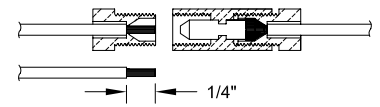

Mine Lighting Systems

Mining Controls Inc.

P.O. Box 1141

Beckley, WV 25873

304-252-6243

Larry.Rowley@elginindustries.com

www.minelinesystems.com

Item 19 Posi-Lock Wire Connector

7030-35880-5

T50 Standard Swivel Mount Head Light With Inline Screw Socket, 12 V AC/DC 50 Watt Flood Lamp, Posi-Lock Connectors

Item	Qty.	Part Number	Description
1	1	2010-35771-2	Alum. Housing
2	1	2020-32773-3	Socket
3	1	2021-29730-33	Lamp 50 Watt 12 Volt
4	1	3018-33571-3	Lamp Holder
5	1	1031-33578	Black Ring
6	1	3015-33835	Snap Ring
7-1	1	2019-29731-6	O Ring
7	1	2010-34128	Clear Lens Assembly
8	1 FT.	1051-33726	Sleeving
9	3 FT.	6012-33581	Socket Wire
10	1	3018-33620-2	Wire Grip And Seal
11	1	1041-50003-3	Bolt 1/4-20 X 1 Hex Head
12	1	1041-50004	1/4" Lock Washer
13	3	1041-50026	1/4" Flat Washer
14	1	1041-50003-18	Bolt 1/4-20 X 2-1/4 Hex Head
15	2	1041-50024-2	Nylon Lock Nut 1/4-20 Hex
16	1	2022-33620-1	"U" Mounting Bracket
17	1	2010-33323-1	Spacer Tube
18	1	3018-33620-3	Base Pad
19	2	1035-33794-1	Posi-Lock Wire Connector
20	3	1035-20301-3	Blue O-Ring Terminal