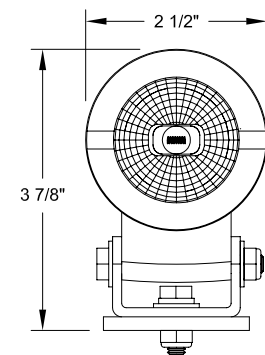

## T50 Standard Swivel Mount Head Light With Inline Screw Socket, 12 V AC/DC 50 Watt Flood Lamp, Posi-Lock Connectors

Item	Qty.	Part Number	Description
1	1	2010-35771-2	Alum. Housing
2	1	2020-32773-3	Socket
3	1	2021-29730-33	Lamp 50 Watt 12 Volt
4	1	3018-33571-3	Lamp Holder
5	1	1031-33578	Black Ring
6	1	3015-33835	Snap Ring
7-1	1	2019-29731-6	O Ring
7	1	2010-34128	Clear Lens Assembly
8	1 FT.	1051-33726	Sleeving
9	3 FT.	6012-33581	Socket Wire
10	1	3018-33620-2	Wire Grip And Seal
11	1	1041-50003-3	Bolt 1/4-20 X 1 Hex Head
12	1	1041-50004	1/4" Lock Washer
13	3	1041-50026	1/4" Flat Washer
14	1	1041-50003-18	Bolt 1/4-20 X 2-1/4 Hex Head
15	2	1041-50024-2	Nylon Lock Nut 1/4-20 Hex
16	1	2022-33620-1	"U" Mounting Bracket
17	1	2010-33323-1	Spacer Tube
18	1	3018-33620-3	Base Pad
19	2	1035-33794-1	Posi-Lock Wire Connector
20	3	1035-20301-3	Blue O-Ring Terminal

FIXTURE WEIGHT 2 LB. MAX.