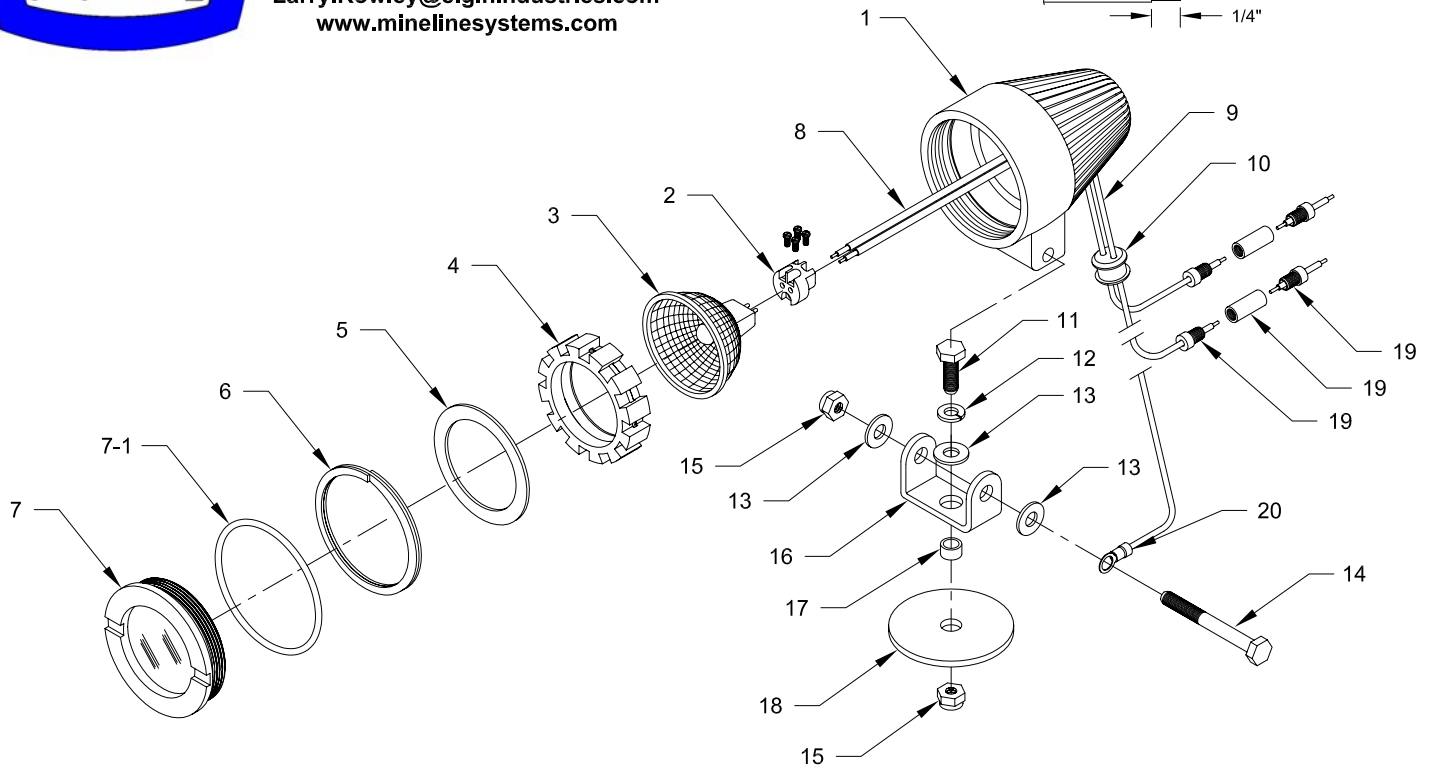

Mine Lighting Systems

Mining Controls Inc.

P.O. Box 1141

Beckley, WV 25873

304-252-6243

Larry.Rowley@elginindustries.com

www.minelinesystems.com

Item 19 Posi-Lock Wire Connector

## T50 Standard Swivel Mount Head Light With Inline Screw Socket, 12 V AC/DC 50 Watt Flood Lamp, Posi-Lock Connectors

Item	Qty.	Part Number	Description
1	1	2010-35771-2	Alum. Housing
2	1	2020-32773-3	Socket
3	1	2021-29730-33	Lamp 50 Watt 12 Volt
4	1	3018-33571-3	Lamp Holder
5	1	1031-33578	Black Ring
6	1	3015-33835	Snap Ring
7-1	1	2019-29731-6	O Ring
7	1	2010-34128	Clear Lens Assembly
8	1 FT.	1051-33726	Sleeving
9	3 FT.	6012-33581	Socket Wire
10	1	3018-33620-2	Wire Grip And Seal
11	1	1041-50003-3	Bolt 1/4-20 X 1 Hex Head
12	1	1041-50004	1/4" Lock Washer
13	3	1041-50026	1/4" Flat Washer
14	1	1041-50003-18	Bolt 1/4-20 X 2-1/4 Hex Head
15	2	1041-50024-2	Nylon Lock Nut 1/4-20 Hex
16	1	2022-33620-1	"U" Mounting Bracket
17	1	2010-33323-1	Spacer Tube
18	1	3018-33620-3	Base Pad
19	2	1035-33794-1	Posi-Lock Wire Connector
20	3	1035-20301-3	Blue O-Ring Terminal

FIXTURE WEIGHT 2 LB. MAX.