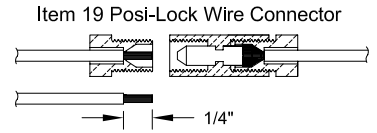

7030-35880-7

T50 Standard Swivel Mount Head Light With Inline Screw Socket, 24 V AC/DC 50 Watt Flood Lamp, Posi-Lock Connectors

Item	Qty.	Part Number	Description
1	1	2010-35771-2	Alum. Housing
2	1	2020-32773-3	Socket
3	1	2021-29730-4	Lamp 50 Watt 24 Volt
4	1	3018-33571-3	Lamp Holder
5	1	1031-33578	Black Ring
6	1	3015-33835	Snap Ring
7-1	1	2019-29731-6	O Ring
7	1	2010-34128	Clear Lens Assembly
8	1 FT.	1051-33726	Sleeving
9	3 FT.	6012-33581	Socket Wire
10	1	3018-33620-2	Wire Grip And Seal
11	1	1041-50003-3	Bolt 1/4-20 X 1 Hex Head
12	1	1041-50004	1/4" Lock Washer
13	3	1041-50026	1/4" Flat Washer
14	1	1041-50003-18	Bolt 1/4-20 X 2-1/4 Hex Head
15	2	1041-50024-2	Nylon Lock Nut 1/4-20 Hex
16	1	2022-33620-1	"U" Mounting Bracket
17	1	2010-33323-1	Spacer Tube
18	1	3018-33620-3	Base Pad
19	2	1035-33794-1	Posi-Lock Wire Connector
20	3	1035-20301-3	Blue O-Ring Terminal