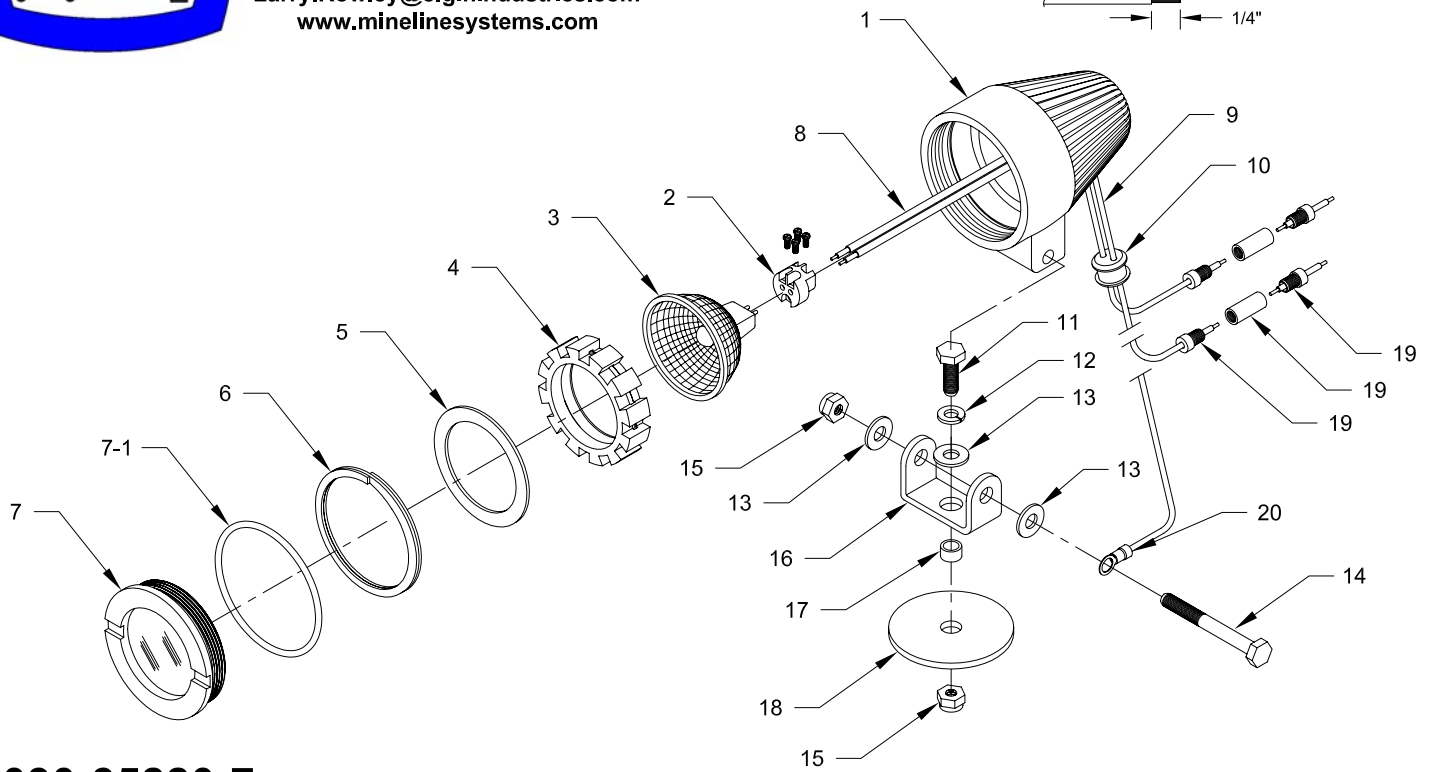

Mine Lighting Systems
Mining Controls Inc.
P.O. Box 1141
Beckley, WV 25873
304-252-6243
Larry.Rowley@elginindustries.com
www.minelinesystems.com

7030-35880-7

T50 Standard Swivel Mount Head Light With Inline Screw Socket, 24 V AC/DC 50 Watt Flood Lamp, Posi-Lock Connectors

Item	Qty.	Part Number	Description
1	1	2010-35771-2	Alum. Housing
2	1	2020-32773-3	Socket
3	1	2021-29730-4	Lamp 50 Watt 24 Volt
4	1	3018-33571-3	Lamp Holder
5	1	1031-33578	Black Ring
6	1	3015-33835	Snap Ring
7-1	1	2019-29731-6	O Ring
7	1	2010-34128	Clear Lens Assembly
8	1 FT.	1051-33726	Sleeving
9	3 FT.	6012-33581	Socket Wire
10	1	3018-33620-2	Wire Grip And Seal
11	1	1041-50003-3	Bolt 1/4-20 X 1 Hex Head
12	1	1041-50004	1/4" Lock Washer
13	3	1041-50026	1/4" Flat Washer
14	1	1041-50003-18	Bolt 1/4-20 X 2-1/4 Hex Head
15	2	1041-50024-2	Nylon Lock Nut 1/4-20 Hex
16	1	2022-33620-1	"U" Mounting Bracket
17	1	2010-33323-1	Spacer Tube
18	1	3018-33620-3	Base Pad
19	2	1035-33794-1	Posi-Lock Wire Connector
20	3	1035-20301-3	Blue O-Ring Terminal