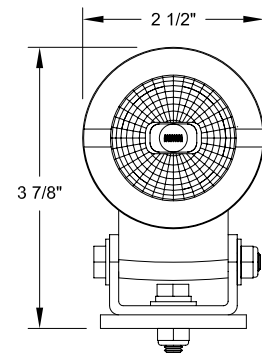

## T50 Standard Swivel Mount Head Light With Inline Screw Socket, 24 V AC/DC 50 Watt Flood Lamp, Posi-Lock Connectors

Item	Qty.	Part Number	Description
1	1	2010-35771-2	Alum. Housing
2	1	2020-32773-3	Socket
3	1	2021-29730-4	Lamp 50 Watt 24 Volt
4	1	3018-33571-3	Lamp Holder
5	1	1031-33578	Black Ring
6	1	3015-33835	Snap Ring
7-1	1	2019-29731-6	O Ring
7	1	2010-34128	Clear Lens Assembly
8	1 FT.	1051-33726	Sleeving
9	3 FT.	6012-33581	Socket Wire
10	1	3018-33620-2	Wire Grip And Seal
11	1	1041-50003-3	Bolt 1/4-20 X 1 Hex Head
12	1	1041-50004	1/4" Lock Washer
13	3	1041-50026	1/4" Flat Washer
14	1	1041-50003-18	Bolt 1/4-20 X 2-1/4 Hex Head
15	2	1041-50024-2	Nylon Lock Nut 1/4-20 Hex
16	1	2022-33620-1	"U" Mounting Bracket
17	1	2010-33323-1	Spacer Tube
18	1	3018-33620-3	Base Pad
19	2	1035-33794-1	Posi-Lock Wire Connector
20	3	1035-20301-3	Blue O-Ring Terminal

FIXTURE WEIGHT 2 LB. MAX.