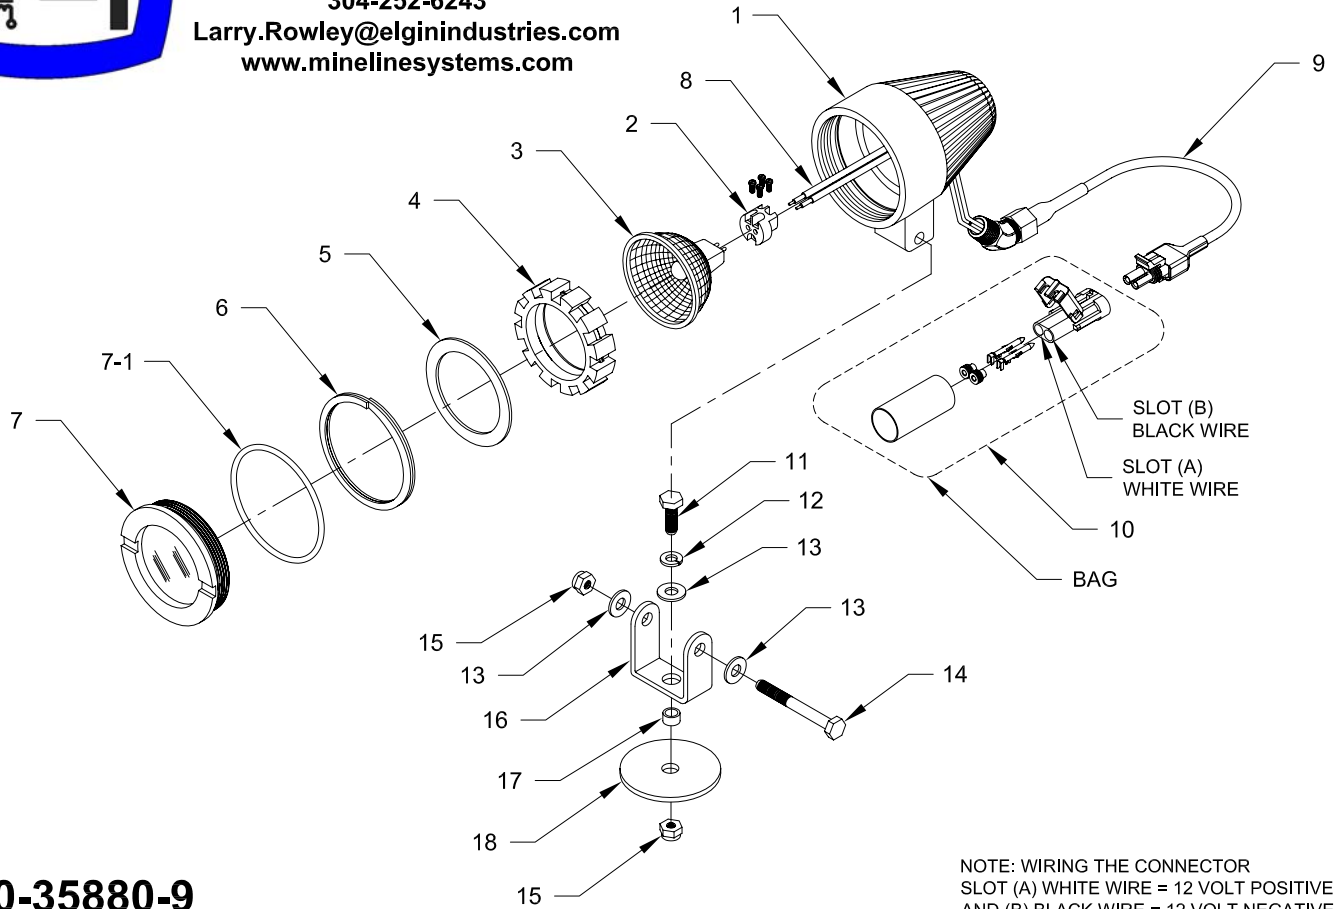

Mine Lighting Systems
Mining Controls Inc.
P.O. Box 1141
Beckley, WV 25873
304-252-6243

Larry.Rowley@elginindustries.com
www.minelinesystems.com

7030-35880-9

T50 Standard Swivel Mount Head Light With Inline Screw Socket, 12 V. AC\DC 50 Watt Super Blue Flood Lamp And Weather Pak Pigtail Connector

Item	Qty.	Part Number	Description
1	1	2010-35771-2	Alum. Housing
2	1	2020-32773-3	Inline Screw Socket
3	1	2021-29730-24	Lamp 50 Watt 12 Volt Flood
4	1	3018-33571-3	Lamp Holder
5	1	1031-33578	Black Ring
6	1	3015-33835	Snap Ring
7-1	1	2019-29731-6	O Ring
7	1	2010-34128	Clear Lens Assembly
8	1 FT.	1051-33726	Sleeving
9	1	1037-34348-51	Weather Pak Pigtail assembly
10	1	1037-34348-6	Weather Pak Receptacle Kit
11	1	1041-50003-3	Bolt 1/4-20 X 1 Hex Head
12	1	1041-50004	1/4" Lock Washer
13	3	1041-50026	1/4" Flat Washer
14	1	1041-50003-18	Bolt 1/4-20 X 2-1/4 Hex Head
15	2	1041-50024-2	Nylon Lock Nut 1/4-20 Hex
16	1	2022-33620-1	"U" Mounting Bracket
17	1	2010-33323-1	Spacer Tube
18	1	3018-33620-3	Base Pad

FIXTURE WEIGHT 2 LB. MAX.