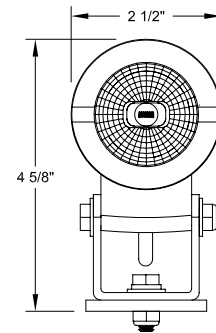

Item	Qty.	Part Number	Description
1	1	2010-35771-2	Alum. Housing
2	1	2020-32773-3	Inline Screw Socket
3	1	2021-29730-24	Lamp 50 Watt 12 Volt Flood
4	1	3018-33571-3	Lamp Holder
5	1	1031-33578	Black Ring
6	1	3015-33835	Snap Ring
7-1	1	2019-29731-6	O Ring
7	1	2010-34128	Clear Lens Assembly
8	1 FT.	1051-33726	Sleeving
9	1	1037-34348-51	Weather Pak Pigtail assembly
10	1	1037-34348-6	Weather Pak Receptacle Kit
11	1	1041-50003-3	Bolt 1/4-20 X 1 Hex Head
12	1	1041-50004	1/4" Lock Washer
13	3	1041-50026	1/4" Flat Washer
14	1	1041-50003-18	Bolt 1/4-20 X 2-1/4 Hex Head
15	2	1041-50024-2	Nylon Lock Nut 1/4-20 Hex
16	1	2022-33620-1	"U" Mounting Bracket
17	1	2010-33323-1	Spacer Tube
18	1	3018-33620-3	Base Pad

FIXTURE WEIGHT 2 LB. MAX.