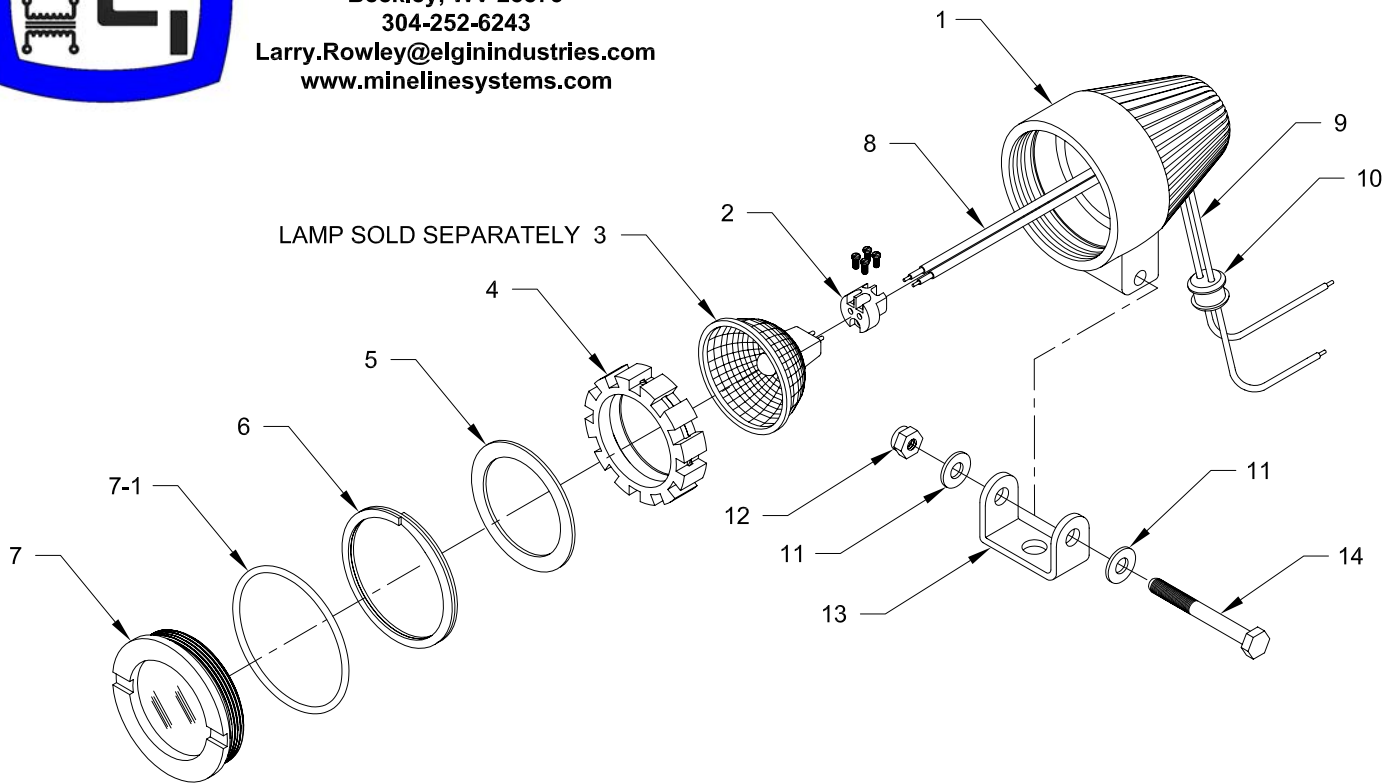

Mine Lighting Systems
 Mining Controls Inc.
 P.O. Box 1141
 Beckley, WV 25873
 304-252-6243
 Larry.Rowley@elginindustries.com
 www.minelinesystems.com

7030-35880

T50 Standard Swivel Mount Head Light With Inline Screw Socket And No Lamp

Item	Qty.	Part Number	Description
1	1	2010-35771-2	Alum. Housing
2	1	2020-32773-3	Socket
3	1	See Bulb Chart	Bulb Sold Separately
4	1	3018-33571-3	Lamp Holder
5	1	1031-33578	Black Ring
6	1	3015-33835	Snap Ring
7-1	1	2019-29731-6	O Ring
7	1	2010-34128	Clear Lens Assembly
8	1 FT.	1051-33726	Sleeving
9	3 FT.	6012-33581	Socket Wire
10	1	3018-33620-2	Wire Grip And Seal
11	2	1041-50026	1/4" Flat Washer
12	1	1041-50024-2	Nylon Lock Nut 1/4-20 Hex
13	1	2022-33620-1	"U" Mounting Bracket
14	1	1041-50003-18	Bolt 1/4-20 X 2-1/4

FIXTURE WEIGHT 2 LB. MAX.