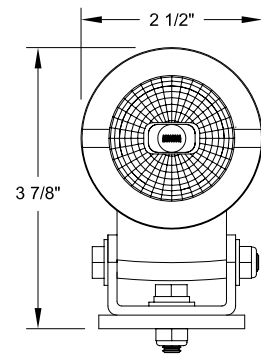

Item	Qty.	Part Number	Description
1	1	2010-35771-2	Alum. Housing
2	1	2020-32773-3	Socket
3	1	See Bulb Chart	Bulb Sold Separately
4	1	3018-33571-3	Lamp Holder
5	1	1031-33578	Black Ring
6	1	3015-33835	Snap Ring
7-1	1	2019-29731-6	O Ring
7	1	2010-34128	Clear Lens Assembly
8	1 FT.	1051-33726	Sleeving
9	3 FT.	6012-33581	Socket Wire
10	1	3018-33620-2	Wire Grip And Seal
11	2	1041-50026	1/4" Flat Washer
12	1	1041-50024-2	Nylon Lock Nut 1/4-20 Hex
13	1	2022-33620-1	"U" Mounting Bracket
14	1	1041-50003-18	Bolt 1/4-20 X 2-1/4

FIXTURE WEIGHT 2 LB. MAX.