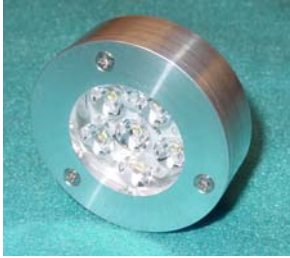

MINING CONTROLS INC.

P.O. Box 1141 Beckley, WV 304-252-6243

THE SMALLEST AND THE BRIGHTEST LED UNDER-GROUND LIGHT FIXTURE IN THE MINING INDUSTRY

6 ARRAY, 6 WATT, 12 to 24 VOLTS AC/DC EQUAL TO 50 WATT HALOGEN

Specifications
 Lumens Output: 600 lm @ 6500 k
 Operating Voltage: 12 to 24 VAC/DC
 Power Consumption: 6.0 Watts
 Nominal Current at 12.0V: 0.50 A
 Nominal Current at 24.0V: 0.25 A
 Rated Lamp Life: @ 70 deg. F / 21 deg. C 40,000 hrs.

DESIGNED TO FIT
 MODELS MCI 50, T 50 & R 50

LAMP AND LENS REPLACEMENT
 FOR OLD STYLE HOUSING
 MCI 50's and T 50's

6 ARRAY WHITE ONLY

PART NUMBER	DESCRIPTION	LIST PRICE
2021-36490-1	LED 6 ARRAY LAMP ASSEMBLY, FOR OLD AND NEW STYLE FIXTURES, NARROW FLOOD, 12/24 V AC/DC 0.6 A (COMPARES TO: 45 WATT HALOGEN) FOR MODEL MCI 50, T 50 & R 50 NON-XP HEADLIGHTS OLD STALE WITHOUT THREADED LENS RING	\$85.00
2021-36490-2	LED 6 ARRAY RED LAMP ASSEMBLY, FOR OLD AND NEW STYLE FIXTURES, NARROW FLOOD, 12/24 V AC/DC 0.6 A (COMPARES TO: 45 WATT HALOGEN) FOR MODEL MCI 50, T 50 & R 50 NON-XP HEADLIGHTS WITH THREADED LENS RING	\$90.00
2021-36490-3	LED 6 ARRAY GREEN LAMP ASSEMBLY, FOR OLD AND NEW STYLE FIXTURES, NARROW FLOOD, 12/24 V AC/DC 0.6 A (COMPARES TO: 45 WATT HALOGEN) FOR MODEL MCI 50, T 50 & R 50 NON-XP HEADLIGHTS WITH THREADED LENS RING	\$90.00
2021-36490-4	LED 6 ARRAY BLUE LAMP ASSEMBLY, FOR OLD AND NEW STYLE FIXTURES, NARROW FLOOD, 12/24 V AC/DC 0.6 A (COMPARES TO: 45 WATT HALOGEN) FOR MODEL MCI 50, T 50 & R 50 NON-XP HEADLIGHTS WITH THREADED LENS RING	\$90.00
1059-35950-3	LED FLASHING MODULE 12 / 24 VDC (UNIT WILL FLASH 4 EA 6 ARRAY LED LAMPS)	\$105.00

Available Connectors: Weather Pack, Deutsch & TURCK

MODEL MCI 50 WITH 6 ARRAY LED FLAT SURFACE MOUNT

7030-36540

7030-36540-1 w/Red Lens

7030-36540

7030-36540-1

7030-36540-5

2023-36544-30 30 ft. Lg.
 Cable Sold Separately