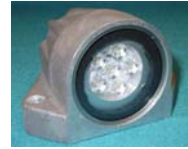

MINING CONTROLS INC.

P.O. Box 1141 Beckley, WV 304-252-6243

THE SMALLEST AND THE BRIGHTEST LED UNDER-GROUND LIGHT FIXTURE IN THE MINING INDUSTRY

6 ARRAY, 6 WATT, 12 to 24 VOLTS AC/DC EQUAL TO 50 WATT HALOGEN

Specifications
 Lumens Output: 600 lm @ 6500 k
 Operating Voltage: 12 to 24 VAC/DC
 Power Consumption: 6.0 Watts
 Nominal Current at 12.0V: 0.50 A
 Nominal Current at 24.0V: 0.25 A
 Rated Lamp Life: @ 70 deg. F / 21 deg. C 40,000 hrs.

DESIGNED TO FIT
 MODELS MCI 50, T 50 & R 50

LAMP AND LENS REPLACEMENT
 FOR OLD STYLE HOUSING
 MCI 50's and T 50's

6 ARRAY WHITE ONLY

PART NUMBER	DESCRIPTION	LIST PRICE
2021-36490-1	LED 6 ARRAY LAMP ASSEMBLY, FOR OLD AND NEW STYLE FIXTURES, NARROW FLOOD, 12/24 V AC/DC 0.6 A (COMPARES TO: 45 WATT HALOGEN) FOR MODEL MCI 50, T 50 & R 50 NON-XP HEADLIGHTS OLD STALE WITHOUT THREADED LENS RING	\$85.00
2021-36490-2	LED 6 ARRAY RED LAMP ASSEMBLY, FOR OLD AND NEW STYLE FIXTURES, NARROW FLOOD, 12/24 V AC/DC 0.6 A (COMPARES TO: 45 WATT HALOGEN) FOR MODEL MCI 50, T 50 & R 50 NON-XP HEADLIGHTS WITH THREADED LENS RING	\$90.00
2021-36490-3	LED 6 ARRAY GREEN LAMP ASSEMBLY, FOR OLD AND NEW STYLE FIXTURES, NARROW FLOOD, 12/24 V AC/DC 0.6 A (COMPARES TO: 45 WATT HALOGEN) FOR MODEL MCI 50, T 50 & R 50 NON-XP HEADLIGHTS WITH THREADED LENS RING	\$90.00
2021-36490-4	LED 6 ARRAY BLUE LAMP ASSEMBLY, FOR OLD AND NEW STYLE FIXTURES, NARROW FLOOD, 12/24 V AC/DC 0.6 A (COMPARES TO: 45 WATT HALOGEN) FOR MODEL MCI 50, T 50 & R 50 NON-XP HEADLIGHTS WITH THREADED LENS RING	\$90.00
1059-35950-3	LED FLASHING MODULE 12 / 24 VDC (UNIT WILL FLASH 4 EA 6 ARRAY LED LAMPS)	\$105.00