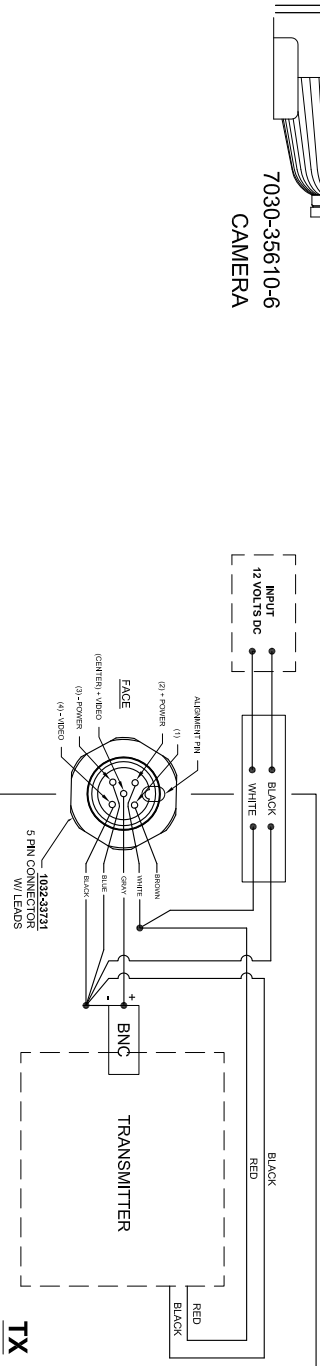

MODEL 7030-33665-60 RIGHT HAND CONNECTIONS
SINGLE 4" LCD MONITOR ENCLOSURE 12 VOLT DC
FOR UNDER GROUND USE WITH 5 PIN CONNECTORS

7030-34828-75 7.5 Ft. Female Molded Cable & Connector Assembly

1032-33731 5 Pin Female Straight Body Connector

MONITOR

12 VDC 1 AMP.
INPUT
+ WHITE
- BLACK

TRANSMITTER

7303-36339-1

12 VDC 1 AMP.
INPUT
+ WHITE
- BLACK

RECEIVER

7303-36339-2

7030-35610-6
CAMERA MCI 50 WATER TIGHT BLACK & WHITE 3.6 MM. FORWARD VIEWING, HIGH
RESOLUTION, 800 LINES, 0.0003 LUX, 12 VDC @ 100MA WITH 5 PIN CONNECTOR