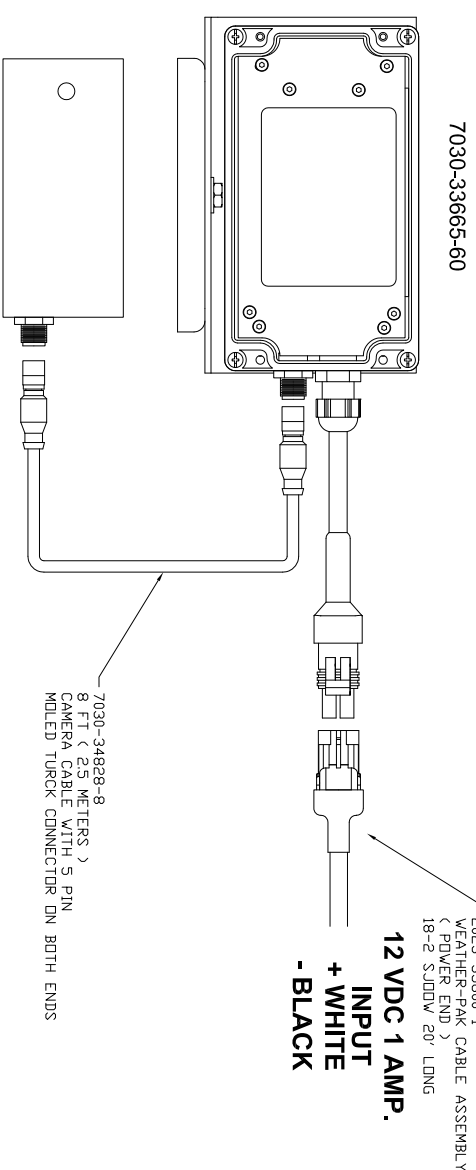

MODEL 7030-33665-60 RIGHT HAND CONNECTIONS
SINGLE 4" LCD MONITOR ENCLOSURE 12 VOLT DC
FOR UNDER GROUND USE WITH 5 PIN CONNECTORS

7030-34828-75 7.5 Ft. Female Molded Cable & Connector Assembly

1032-33731 5 Pin Female Straight Body Connector

MONITOR

12 VDC 1 AMP.
INPUT
+ WHITE
- BLACK

TRANSMITTER

7303-36339-1

12 VDC 1 AMP.
INPUT
+ WHITE
- BLACK

RECEIVER

7303-36339-2

7030-35610-6
CAMERA MCI 50 WATER TIGHT BLACK & WHITE 3.6 MM. FORWARD VIEWING, HIGH
RESOLUTION, 800 LINES, 0.0003 LUX, 12 VDC @ 100MA WITH 5 PIN CONNECTOR