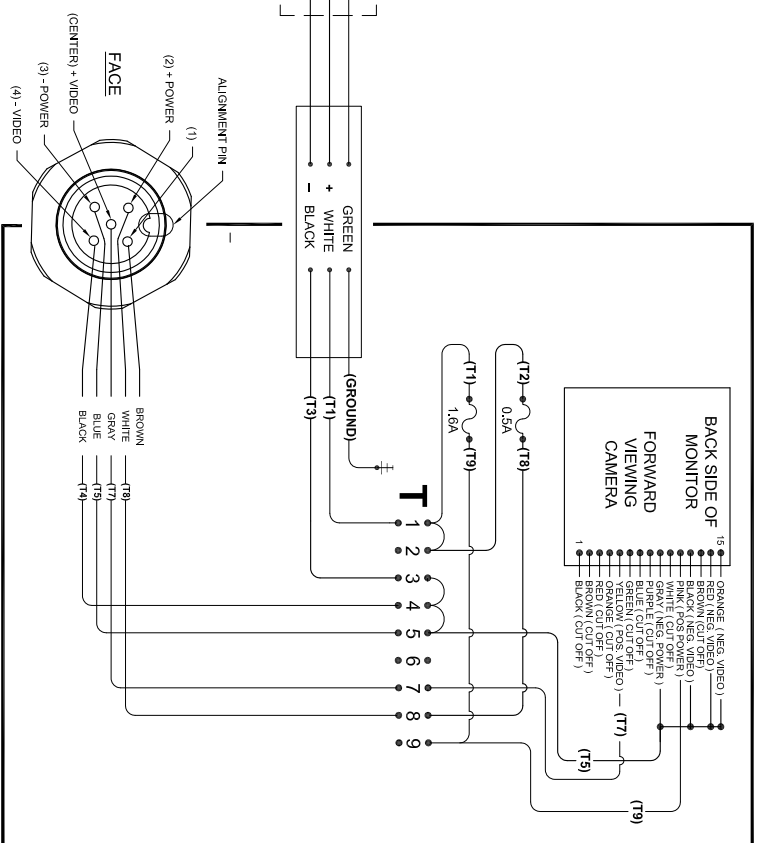

MODEL 7030-33665-60 RIGHT HAND CONNECTIONS
SINGLE 4" LCD MONITOR ENCLOSURE 12 VOLT DC
FOR UNDER GROUND USE WITH 5 PIN CONNECTORS

7030-34828-75 7.5 Ft. Female Molded Cable & Connector Assembly

1032-33731 5 Pin Female Straight Body Connector

MONITOR

12 VDC 1 AMP.
INPUT
+ WHITE
- BLACK

TRANSMITTER

7303-36339-1

12 VDC 1 AMP.
INPUT
+ WHITE
- BLACK

RECEIVER

7303-36339-2

7030-35610-6
CAMERA MCI 50 WATER TIGHT BLACK & WHITE 3.6 MM. FORWARD VIEWING, HIGH
RESOLUTION, 800 LINES, 0.0003 LUX, 12 VDC @ 100MA WITH 5 PIN CONNECTOR