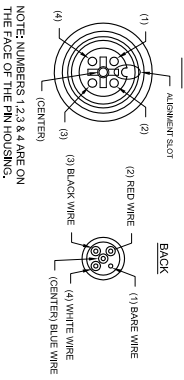

MODEL 7030-33665-60 RIGHT HAND CONNECTIONS
SINGLE 4" LCD MONITOR ENCLOSURE 12 VOLT DC
FOR UNDER GROUND USE WITH 5 PIN CONNECTORS

7030-34828-75 7.5 Ft. Female Molded Cable & Connector Assembly

1032-33731 5 Pin Female Straight Body Connector

MONITOR

12 VDC 1 AMP.
INPUT
+ WHITE
- BLACK

TRANSMITTER

7303-36339-1

12 VDC 1 AMP.
INPUT
+ WHITE
- BLACK

RECEIVER

7303-36339-2

7030-35610-6
CAMERA MCI 50 WATER TIGHT BLACK & WHITE 3.6 MM. FORWARD VIEWING, HIGH
RESOLUTION, 800 LINES, 0.0003 LUX, 12 VDC @ 100MA WITH 5 PIN CONNECTOR