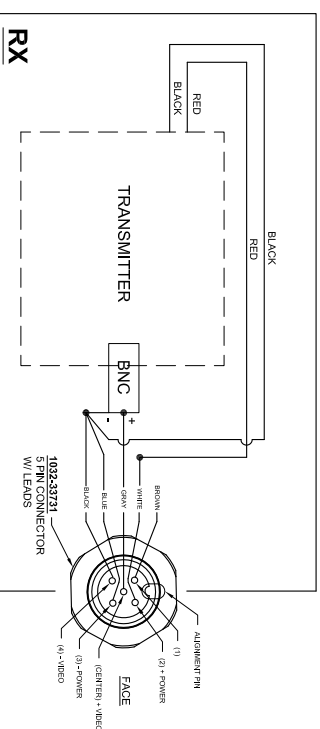

MODEL 7030-33665-60 RIGHT HAND CONNECTIONS
SINGLE 4" LCD MONITOR ENCLOSURE 12 VOLT DC
FOR UNDER GROUND USE WITH 5 PIN CONNECTORS

7030-34828-75 7.5 Ft. Female Molded Cable & Connector Assembly

1032-33731 5 Pin Female Straight Body Connector

MONITOR

12 VDC 1 AMP.
INPUT
+ WHITE
- BLACK

TRANSMITTER

7303-36339-1

12 VDC 1 AMP.
INPUT
+ WHITE
- BLACK

RECEIVER

7303-36339-2

7030-35610-6
CAMERA MCI 50 WATER TIGHT BLACK & WHITE 3.6 MM. FORWARD VIEWING, HIGH
RESOLUTION, 800 LINES, 0.0003 LUX, 12 VDC @ 100MA WITH 5 PIN CONNECTOR