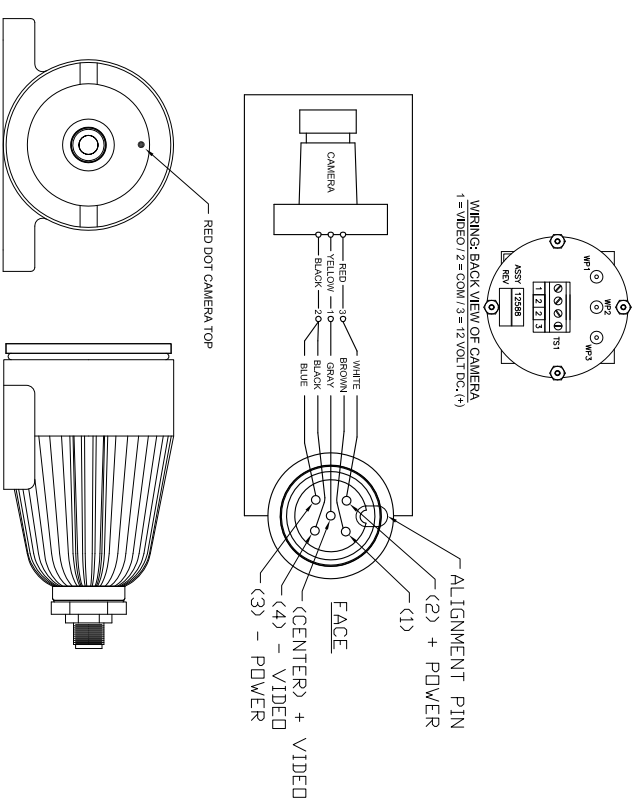

MODEL 7030-33665-60 RIGHT HAND CONNECTIONS
SINGLE 4" LCD MONITOR ENCLOSURE 12 VOLT DC
FOR UNDER GROUND USE WITH 5 PIN CONNECTORS

7030-34828-75 7.5 Ft. Female Molded Cable & Connector Assembly

1032-33731 5 Pin Female Straight Body Connector

MONITOR

12 VDC 1 AMP.
INPUT
+ WHITE
- BLACK

TRANSMITTER

7303-36339-1

12 VDC 1 AMP.
INPUT
+ WHITE
- BLACK

RECEIVER

7303-36339-2

7030-35610-6
CAMERA MCI 50 WATER TIGHT BLACK & WHITE 3.6 MM. FORWARD VIEWING, HIGH
RESOLUTION, 800 LINES, 0.0003 LUX, 12 VDC @ 100MA WITH 5 PIN CONNECTOR