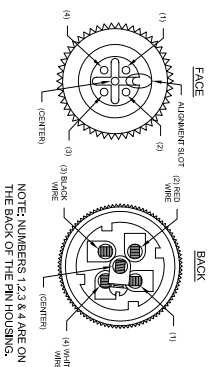

MODEL 7030-33665-60 RIGHT HAND CONNECTIONS
SINGLE 4" LCD MONITOR ENCLOSURE 12 VOLT DC
FOR UNDER GROUND USE WITH 5 PIN CONNECTORS

7030-34828-75 7.5 Ft. Female Molded Cable & Connector Assembly

1032-33731 5 Pin Female Straight Body Connector

MONITOR

12 VDC 1 AMP.
INPUT
+ WHITE
- BLACK

TRANSMITTER

7303-36339-1

12 VDC 1 AMP.
INPUT
+ WHITE
- BLACK

RECEIVER

7303-36339-2

7030-35610-6
CAMERA MCI 50 WATER TIGHT BLACK & WHITE 3.6 MM. FORWARD VIEWING, HIGH
RESOLUTION, 800 LINES, 0.0003 LUX, 12 VDC @ 100MA WITH 5 PIN CONNECTOR