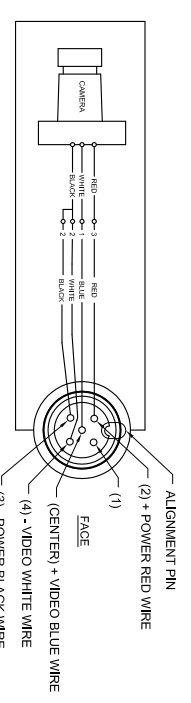

1032-33731 5 Pin Female Straight Body Connector

7030-34828-75 75 ft. Female Molded Cable & Connector Assembly

7030-34830-7 CAMERA T50 WATER TIGHT COLOR 4.0 MM, FORWARD VIEWING, HIGH RESOLUTION, 470 LINES, 0.7 LUX, 9 - .15 VDC @ 110mA WITH 5 PIN CONNECTOR PIGTAIL

1059-34534-26 CONNECTION BOX FOR 7" MONITOR 12 VDC WITH ONE CAMERA

1032-33731 CONNECTOR 5 CONDUCTOR ST BODY FEMALE

2023-35600-1 WEATHER-PAK CABLE ASSEMBLY (POWER END) 18-2 SJDDW 20' LONG

1037-34348-61 WEATHER PAK PLUG ASSEMBLY