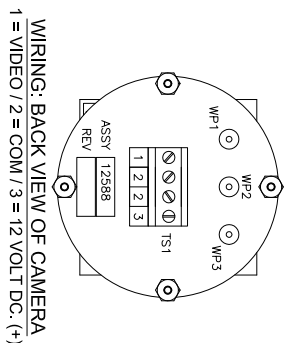

1032-33731 5 Pin Female Straight Body Connector

7030-34828-75 75 ft. Female Molded Cable & Connector Assembly

7030-34830-7 CAMERA T50 WATER TIGHT COLOR 4.0 MM, FORWARD VIEWING, HIGH RESOLUTION, 470 LINES, 0.7 LUX, 9 - .15 VDC @ 110mA WITH 5 PIN CONNECTOR PIGTAIL

1059-34534-26 CONNECTION BOX FOR 7" MONITOR 12 VDC WITH ONE CAMERA

1032-33731 CONNECTOR 5 CONDUCTOR ST BODY FEMALE

2023-35600-1 WEATHER-PAK CABLE ASSEMBLY (POWER END) 18-2 SJDDW 20' LONG

1037-34348-61 WEATHER PAK PLUG ASSEMBLY

2023-35600-2 WEATHER-PAK CABLE ASSEMBLY (POWER END) 18-2 SJDDW 10' LONG

18 - 36 VDC 1 AMP. INPUT + WHITE - BLACK