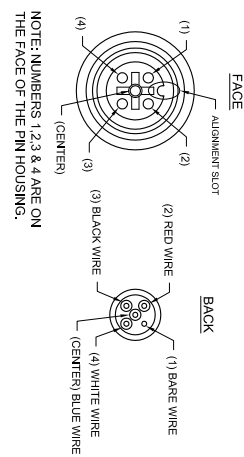

1032-33731 5 Pin Female Straight Body Connector

7030-34828-75 75 ft. Female Molded Cable & Connector Assembly

7030-34830-7 CAMERA T50 WATER TIGHT COLOR 4.0 MM, FORWARD VIEWING, HIGH RESOLUTION, 470 LINES, 0.7 LUX, 9 - .15 VDC @ 110mA WITH 5 PIN CONNECTOR PIGTAIL

1059-34534-26 CONNECTION BOX FOR 7" MONITOR 12 VDC WITH ONE CAMERA

1032-33731 CONNECTOR 5 CONDUCTOR ST BODY FEMALE

2023-35600-1 WEATHER-PAK CABLE ASSEMBLY (POWER END) 18-2 SJDDW 20' LONG

1037-34348-61 WEATHER PAK PLUG ASSEMBLY

2023-35600-2 WEATHER-PAK CABLE ASSEMBLY (POWER END) 18-2 SJDDW 10' LONG

18 - 36 VDC 1 AMP. INPUT + WHITE - BLACK