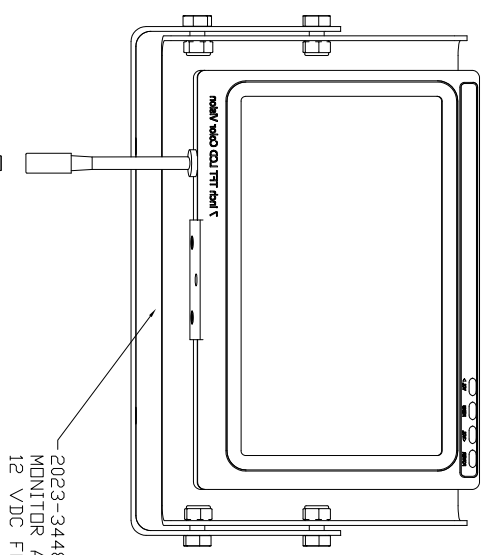

1032-33731 5 Pin Female Straight Body Connector

7030-34828-75 75 ft. Female Molded Cable & Connector Assembly

7030-34830-7 CAMERA T50 WATER TIGHT COLOR 4.0 MM, FORWARD VIEWING, HIGH RESOLUTION, 470 LINES, 0.7 LUX, 9 - .15 VDC @ 110mA WITH 5 PIN CONNECTOR PIGTAIL

1059-34534-26 CONNECTION BOX FOR 7" MONITOR 12 VDC WITH ONE CAMERA

1032-33731 CONNECTOR 5 CONDUCTOR ST BODY FEMALE

2023-35600-1 WEATHER-PAK CABLE ASSEMBLY (POWER END) 18-2 SJDDW 20' LONG

1037-34348-61 WEATHER PAK PLUG ASSEMBLY

2023-35600-2 WEATHER-PAK CABLE ASSEMBLY (POWER END) 18-2 SJDDW 10' LONG

18 - 36 VDC 1 AMP. INPUT + WHITE - BLACK