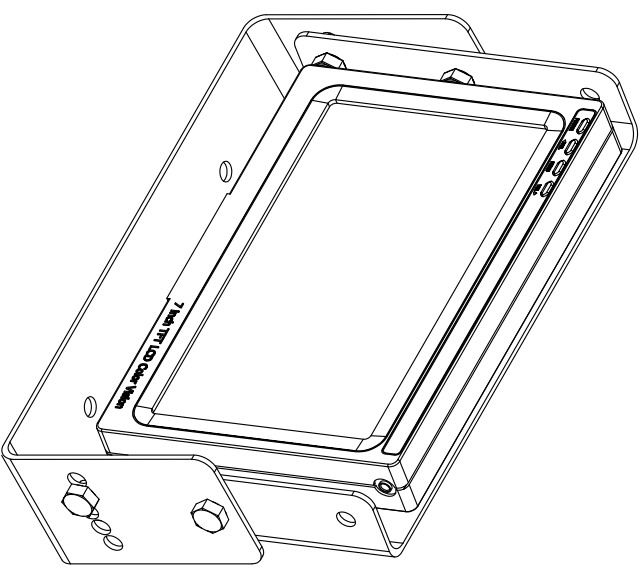

1032-33731 5 Pin Female Straight Body Connector

7030-34828-75 75 ft. Female Molded Cable & Connector Assembly

7030-34830-7 CAMERA T50 WATER TIGHT COLOR 4.0 MM, FORWARD VIEWING, HIGH RESOLUTION, 470 LINES, 0.7 LUX, 9 - .15 VDC @ 110mA WITH 5 PIN CONNECTOR PIGTAIL

1059-34534-26 CONNECTION BOX FOR 7" MONITOR 12 VDC WITH ONE CAMERA

1032-33731 CONNECTOR 5 CONDUCTOR ST BODY FEMALE

2023-35600-1 WEATHER-PAK CABLE ASSEMBLY (POWER END) 18-2 SJDDW 20' LONG

1037-34348-61 WEATHER PAK PLUG ASSEMBLY

2023-35600-2 WEATHER-PAK CABLE ASSEMBLY (POWER END) 18-2 SJDDW 10' LONG

18 - 36 VDC 1 AMP. INPUT + WHITE - BLACK