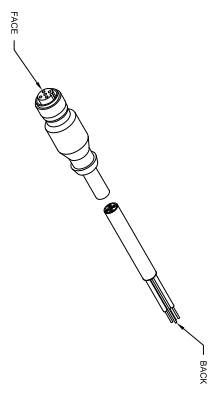

1032-33731 5 Pin Female Straight Body Connector

7030-34828-75 75 ft. Female Molded Cable & Connector Assembly

7030-34830-7 CAMERA T50 WATER TIGHT COLOR 4.0 MM, FORWARD VIEWING, HIGH RESOLUTION, 470 LINES, 0.7 LUX, 9 - .15 VDC @ 110mA WITH 5 PIN CONNECTOR PIGTAIL

1059-34534-26 CONNECTION BOX FOR 7" MONITOR 12 VDC WITH ONE CAMERA

1032-33731 CONNECTOR 5 CONDUCTOR ST BODY FEMALE

2023-35600-1 WEATHER-PAK CABLE ASSEMBLY (POWER END) 18-2 SJDDW 20' LONG

1037-34348-61 WEATHER PAK PLUG ASSEMBLY

2023-35600-2 WEATHER-PAK CABLE ASSEMBLY (POWER END) 18-2 SJDDW 10' LONG

18 - 36 VDC 1 AMP. INPUT + WHITE - BLACK