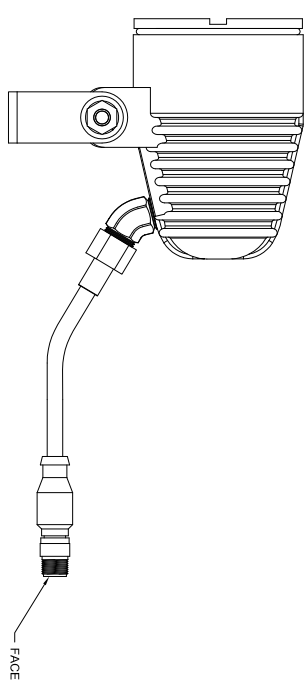

1032-33731 5 Pin Female Straight Body Connector

7030-34828-75 75 ft. Female Molded Cable & Connector Assembly

7030-34830-7 CAMERA T50 WATER TIGHT COLOR 4.0 MM, FORWARD VIEWING, HIGH RESOLUTION, 470 LINES, 0.7 LUX, 9 - .15 VDC @ 110mA WITH 5 PIN CONNECTOR PIGTAIL

1059-34534-26 CONNECTION BOX FOR 7" MONITOR 12 VDC WITH ONE CAMERA

1032-33731 CONNECTOR 5 CONDUCTOR ST BODY FEMALE

2023-35600-1 WEATHER-PAK CABLE ASSEMBLY (POWER END) 18-2 SJDDW 20' LONG

1037-34348-61 WEATHER PAK PLUG ASSEMBLY

2023-35600-2 WEATHER-PAK CABLE ASSEMBLY (POWER END) 18-2 SJDDW 10' LONG

18 - 36 VDC 1 AMP. INPUT + WHITE - BLACK