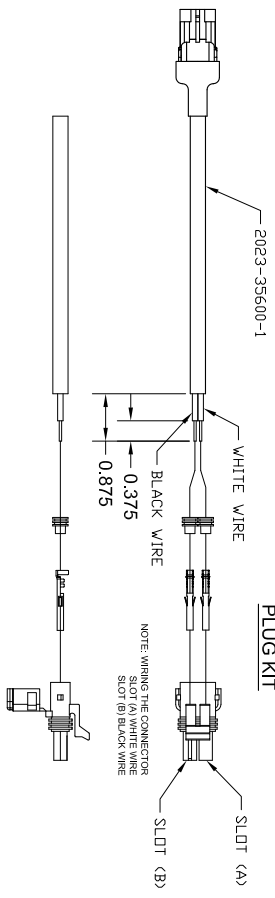

1032-33731 5 Pin Female Straight Body Connector

7030-34828-75 75 ft. Female Molded Cable & Connector Assembly

7030-34830-7 CAMERA T50 WATER TIGHT COLOR 4.0 MM, FORWARD VIEWING, HIGH RESOLUTION, 470 LINES, 0.7 LUX, 9 - .15 VDC @ 110mA WITH 5 PIN CONNECTOR PIGTAIL

1059-34534-26 CONNECTION BOX FOR 7" MONITOR 12 VDC WITH ONE CAMERA

1032-33731 CONNECTOR 5 CONDUCTOR ST BODY FEMALE

2023-35600-1 WEATHER-PAK CABLE ASSEMBLY (POWER END) 18-2 SJDDW 20' LONG

1037-34348-61 WEATHER PAK PLUG ASSEMBLY

2023-35600-2 WEATHER-PAK CABLE ASSEMBLY (POWER END) 18-2 SJDDW 10' LONG

18 - 36 VDC 1 AMP. INPUT + WHITE - BLACK