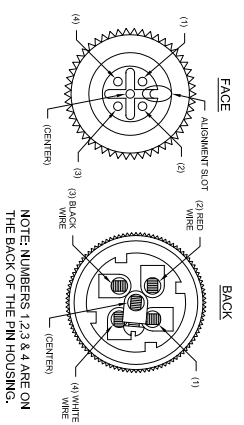

1032-33731 5 Pin Female Straight Body Connector

7030-34828-75 75 ft. Female Molded Cable & Connector Assembly

7030-34830-7 CAMERA T50 WATER TIGHT COLOR 4.0 MM, FORWARD VIEWING, HIGH RESOLUTION, 470 LINES, 0.7 LUX, 9 - .15 VDC @ 110mA WITH 5 PIN CONNECTOR PIGTAIL

1059-34534-26 CONNECTION BOX FOR 7" MONITOR 12 VDC WITH ONE CAMERA

1032-33731 CONNECTOR 5 CONDUCTOR ST BODY FEMALE

2023-35600-1 WEATHER-PAK CABLE ASSEMBLY (POWER END) 18-2 SJDDW 20' LONG

1037-34348-61 WEATHER PAK PLUG ASSEMBLY

2023-35600-2 WEATHER-PAK CABLE ASSEMBLY (POWER END) 18-2 SJDDW 10' LONG

18 - 36 VDC 1 AMP. INPUT + WHITE - BLACK