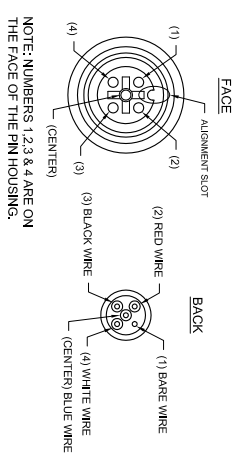

WIRING: BACK VIEW OF CAMERA  
1 = VIDEO / 2 = COM / 3 = 12 VOLT DC. (+)

1032-33731: 5 Pin Female Straight Body Connector

7030-34828-75 75 ft. Female Molded Cable & Connector Assembly

7030-34830-3  
CAMERA T50 WATER TIGHT COLOR 3.6 MM. FORWARD VIEWING. RESOLUTION 380  
LINES. 0.5 LUX. 12 VDC @ 120 MA WITH 5 PIN CONNECTOR PIGTAIL

7030-34830-4  
CAMERA T50 WATER TIGHT COLOR 2.97 MM. REVERSE VIEWING. RESOLUTION 380  
LINES. 0.5 LUX. 12 VDC @ 120 MA WITH 5 PIN CONNECTOR PIGTAIL

1037-34348-61  
PLUG KIT

10 - 40 VDC 1 AMP.  
INPUT  
+ WHITE  
- BLACK