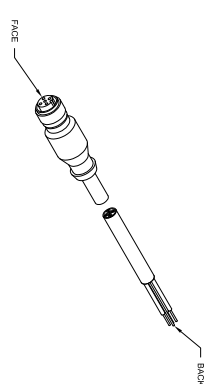

WIRING: BACK VIEW OF CAMERA  
1 = VIDEO / 2 = COM / 3 = 12 VOLT DC. (+)

1032-33731: 5 Pin Female Straight Body Connector

7030-34828-75 75 ft. Female Molded Cable & Connector Assembly

7030-34830-3  
CAMERA T50 WATER TIGHT COLOR 3.6 MM. FORWARD VIEWING. RESOLUTION 380  
LINES. 0.5 LUX. 12 VDC @ 120 MA WITH 5 PIN CONNECTOR PIGTAIL

7030-34830-4  
CAMERA T50 WATER TIGHT COLOR 2.97 MM. REVERSE VIEWING. RESOLUTION 380  
LINES. 0.5 LUX. 12 VDC @ 120 MA WITH 5 PIN CONNECTOR PIGTAIL

1037-34348-61  
PLUG KIT

10 - 40 VDC 1 AMP.  
INPUT  
+ WHITE  
- BLACK