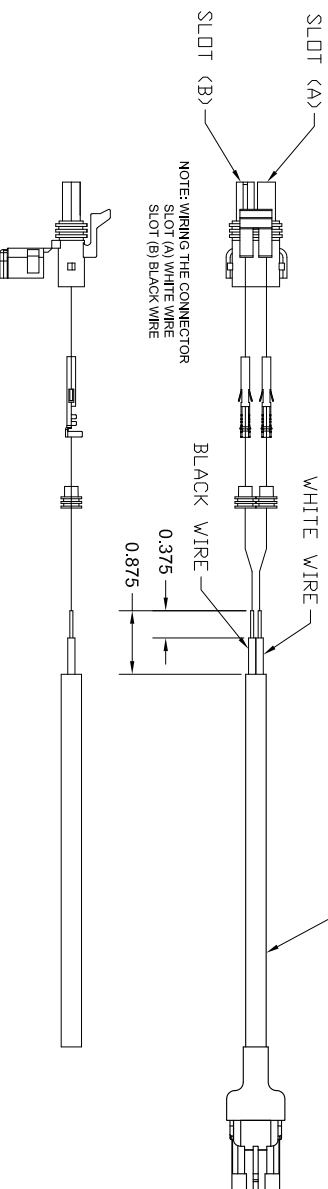

WIRING: BACK VIEW OF CAMERA  
1 = VIDEO / 2 = COM / 3 = 12 VOLT DC. (+)

1032-33731: 5 Pin Female Straight Body Connector

7030-34828-75 75 ft. Female Molded Cable & Connector Assembly

7030-34830-3  
CAMERA T50 WATER TIGHT COLOR 3.6 MM. FORWARD VIEWING. RESOLUTION 380  
LINES. 0.5 LUX. 12 VDC @ 120 MA WITH 5 PIN CONNECTOR PIGTAIL

7030-34830-4  
CAMERA T50 WATER TIGHT COLOR 2.97 MM. REVERSE VIEWING. RESOLUTION 380  
LINES. 0.5 LUX. 12 VDC @ 120 MA WITH 5 PIN CONNECTOR PIGTAIL

1037-34348-61  
PLUG KIT

10 - 40 VDC 1 AMP.  
INPUT  
+ WHITE  
- BLACK