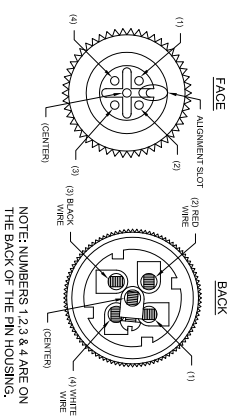

WIRING: BACK VIEW OF CAMERA  
1 = VIDEO / 2 = COM / 3 = 12 VOLT DC. (+)

1032-33731: 5 Pin Female Straight Body Connector

7030-34828-75 75 ft. Female Molded Cable & Connector Assembly

7030-34830-3  
CAMERA T50 WATER TIGHT COLOR 3.6 MM. FORWARD VIEWING. RESOLUTION 380  
LINES. 0.5 LUX. 12 VDC @ 120 MA WITH 5 PIN CONNECTOR PIGTAIL

7030-34830-4  
CAMERA T50 WATER TIGHT COLOR 2.97 MM. REVERSE VIEWING. RESOLUTION 380  
LINES. 0.5 LUX. 12 VDC @ 120 MA WITH 5 PIN CONNECTOR PIGTAIL

1037-34348-61  
PLUG KIT

10 - 40 VDC 1 AMP.  
INPUT  
+ WHITE  
- BLACK