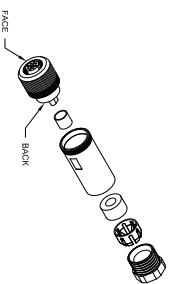

WIRING: BACK VIEW OF CAMERA  
1 = VIDEO / 2 = COM / 3 = 12 VOLT DC. (+)

1032-33731: 5 Pin Female Straight Body Connector

7030-34828-75 75 ft. Female Molded Cable & Connector Assembly

7030-34830-3  
CAMERA T50 WATER TIGHT COLOR 3.6 MM. FORWARD VIEWING. RESOLUTION 380  
LINES. 0.5 LUX. 12 VDC @ 120 MA WITH 5 PIN CONNECTOR PIGTAIL

7030-34830-4  
CAMERA T50 WATER TIGHT COLOR 2.97 MM. REVERSE VIEWING. RESOLUTION 380  
LINES. 0.5 LUX. 12 VDC @ 120 MA WITH 5 PIN CONNECTOR PIGTAIL

1037-34348-61  
PLUG KIT

10 - 40 VDC 1 AMP.  
INPUT  
+ WHITE  
- BLACK