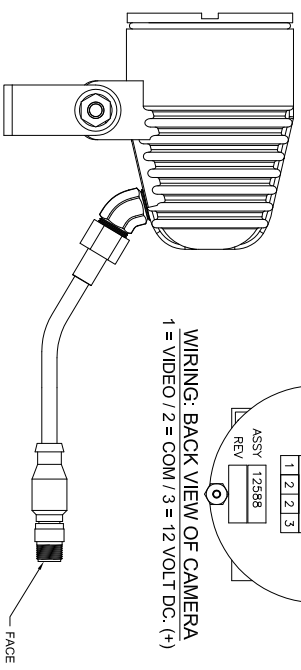

WIRING: BACK VIEW OF CAMERA  
1 = VIDEO / 2 = COM / 3 = 12 VOLT DC. (+)

1032-33731: 5 Pin Female Straight Body Connector

7030-34828-75 75 ft. Female Molded Cable & Connector Assembly

7030-34830-3  
CAMERA T50 WATER TIGHT COLOR 3.6 MM. FORWARD VIEWING. RESOLUTION 380  
LINES. 0.5 LUX. 12 VDC @ 120 MA WITH 5 PIN CONNECTOR PIGTAIL

7030-34830-4  
CAMERA T50 WATER TIGHT COLOR 2.97 MM. REVERSE VIEWING. RESOLUTION 380  
LINES. 0.5 LUX. 12 VDC @ 120 MA WITH 5 PIN CONNECTOR PIGTAIL

1037-34348-61  
PLUG KIT

10 - 40 VDC 1 AMP.  
INPUT  
+ WHITE  
- BLACK