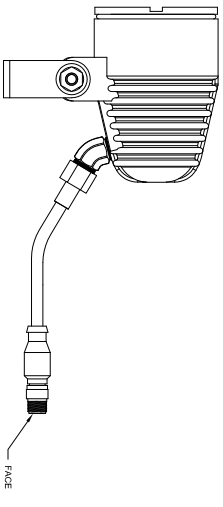

1032-33731 5 Pin Female Straight Body Connector

7030-34828-75 75 ft. Molded Cable & Connector Assembly

7030-34830-6
Camera T50 3.6 mm Black & White With 5 Pin Connector Pigtail
RESOLUTION = 600 TV LINES
MIN. ILLUMINATION = 0.0003 Lux
LENS = 3.6 mm f2.0
POWER = 12V DC 120mA

WIRING: BACK VIEW OF CAMERA
1 = VIDEO / 2 = COM / 3 = 12 VOLT DC. (+)

10 - 40 VDC 1 AMP. INPUT