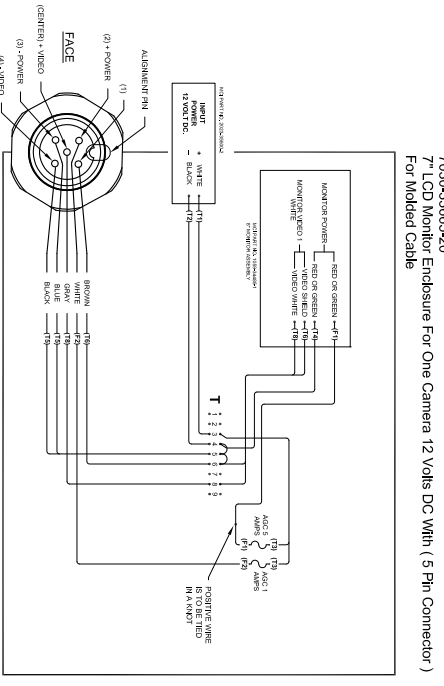

1032-33731 5 Pin Female Straight Body Connector

7030-34828-75 75 ft. Molded Cable & Connector Assembly

7030-34830-6
Camera T50 3.6 mm Black & White With 5 Pin Connector Pigtail
RESOLUTION = 600 TV LINES
MIN. ILLUMINATION = 0.0003 Lux
LENS = 3.6 mm f2.0
POWER = 12V DC 120mA

WIRING: BACK VIEW OF CAMERA
1 = VIDEO / 2 = COM / 3 = 12 VOLT DC. (+)

10 - 40 VDC 1 AMP. INPUT