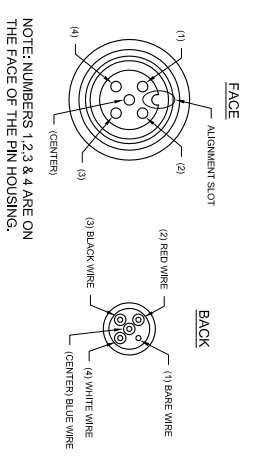

1032-33731 5 Pin Female Straight Body Connector

7030-34828-75 75 ft. Molded Cable & Connector Assembly

7030-34830-6
Camera T50 3.6 mm Black & White With 5 Pin Connector Pigtail
RESOLUTION = 600 TV LINES
MIN. ILLUMINATION = 0.0003 Lux
LENS = 3.6 mm f2.0
POWER = 12V DC 120mA

WIRING: BACK VIEW OF CAMERA
1 = VIDEO / 2 = COM / 3 = 12 VOLT DC. (+)

10 - 40 VDC 1 AMP. INPUT