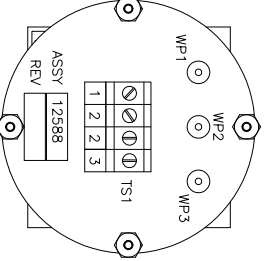

1032-33731 5 Pin Female Straight Body Connector

7030-34828-75 75 ft. Molded Cable & Connector Assembly

7030-34830-6
Camera T50 3.6 mm Black & White With 5 Pin Connector Pigtail
RESOLUTION = 600 TV LINES
MIN. ILLUMINATION = 0.0003 Lux
LENS = 3.6 mm f2.0
POWER = 12V DC 120mA

WIRING: BACK VIEW OF CAMERA
1 = VIDEO / 2 = COM / 3 = 12 VOLT DC. (+)

10 - 40 VDC 1 AMP. INPUT