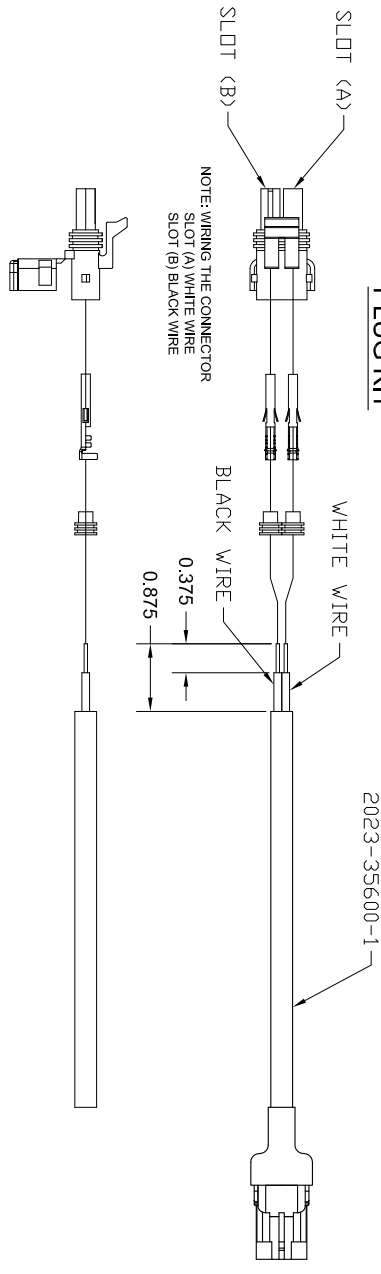

1032-33731 5 Pin Female Straight Body Connector

7030-34828-75 75 ft. Molded Cable & Connector Assembly

7030-34830-6
Camera T50 3.6 mm Black & White With 5 Pin Connector Pigtail
RESOLUTION = 600 TV LINES
MIN. ILLUMINATION = 0.0003 Lux
LENS = 3.6 mm f2.0
POWER = 12V DC 120mA

WIRING: BACK VIEW OF CAMERA
1 = VIDEO / 2 = COM / 3 = 12 VOLT DC. (+)

10 - 40 VDC 1 AMP. INPUT