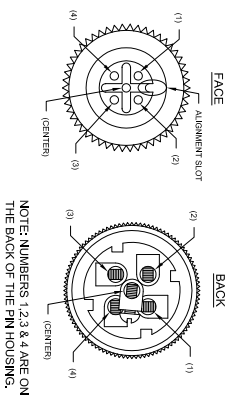

1032-33731 5 Pin Female Straight Body Connector

7030-34828-75 75 ft. Molded Cable & Connector Assembly

7030-34830-6
Camera T50 3.6 mm Black & White With 5 Pin Connector Pigtail
RESOLUTION = 600 TV LINES
MIN. ILLUMINATION = 0.0003 Lux
LENS = 3.6 mm f2.0
POWER = 12V DC 120mA

WIRING: BACK VIEW OF CAMERA
1 = VIDEO / 2 = COM / 3 = 12 VOLT DC. (+)

10 - 40 VDC 1 AMP. INPUT