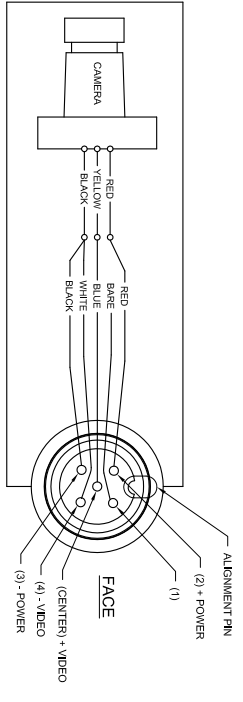

1032-33731 5 Pin Female Straight Body Connector

7030-34828-75 75 ft. Molded Cable & Connector Assembly

7030-34830-6
Camera T50 3.6 mm Black & White With 5 Pin Connector Pigtail
RESOLUTION = 600 TV LINES
MIN. ILLUMINATION = 0.0003 Lux
LENS = 3.6 mm f2.0
POWER = 12V DC 120mA

WIRING: BACK VIEW OF CAMERA
1 = VIDEO / 2 = COM / 3 = 12 VOLT DC. (+)

10 - 40 VDC 1 AMP. INPUT