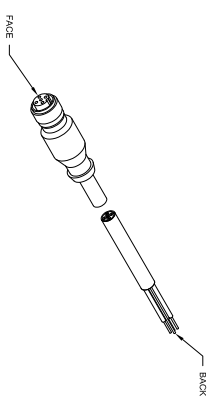

1032-33731 5 Pin Female Straight Body Connector

7030-34828-75 75 ft. Molded Cable & Connector Assembly

7030-34830-6
Camera T50 3.6 mm Black & White With 5 Pin Connector Pigtail
RESOLUTION = 600 TV LINES
MIN. ILLUMINATION = 0.0003 Lux
LENS = 3.6 mm f2.0
POWER = 12V DC 120mA

WIRING: BACK VIEW OF CAMERA
1 = VIDEO / 2 = COM / 3 = 12 VOLT DC. (+)

10 - 40 VDC 1 AMP. INPUT